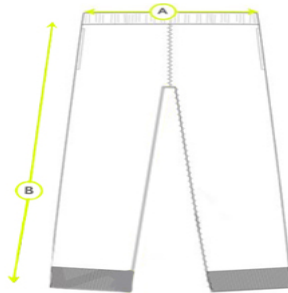

B400 Spirit Fleece Jog Trouser

Product Measurements (cm)											
Waist Size	18/20"	20/22"	22/24"	24/26"	26/28"	28/30"	30/32"	32/34"	36/38"	38/40"	40/42"
A - Waist Size	46cm	50cm	56cm	59cm	62cm	65cm	68cm	71cm	74cm	77cm	80cm
B - Leg length	73cm	78cm	83cm	88cm	93cm	101cm	105cm	109cm	112cm	114cm	117cm

*These figures are indicative only, and some variation should be expected due to fabric stretch and production tolerances

tolerances

Measuring Guide

- A. Waist circumference: Measured unstretched on the waistband and then doubled
- B. Measured flat, from the top of the seam to the hem