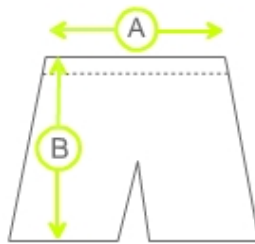

P237 Activ+ Short

Product Measurements (cm)										
Waist Size	18/20"	20/22"	22/24"	24/26"	28/30"	32"	34"	36"	38"	40"
A - Waist Size	44cm	46cm	49cm	51cm	56cm	59cm	61cm	64cm	67cm	69cm
B - Leg length	27cm	30cm	34cm	36cm	39cm	41cm	42cm	44cm	45cm	46cm

***These figures are indicative only, and some variation should be expected, due to fabric stretch and production tolerances.**

Measuring Guide

- A. Waist circumference: Measured unstretched on the waistband and then doubled
- B. Leg: Measured flat, from the top of the seam to the hem