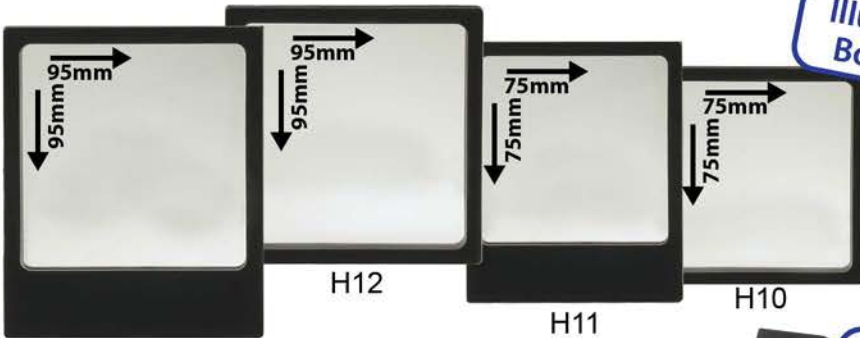

H60G
50, 60, 70mm

H60K
50, 60, 70mm

Illusion Boxes

H13

H12