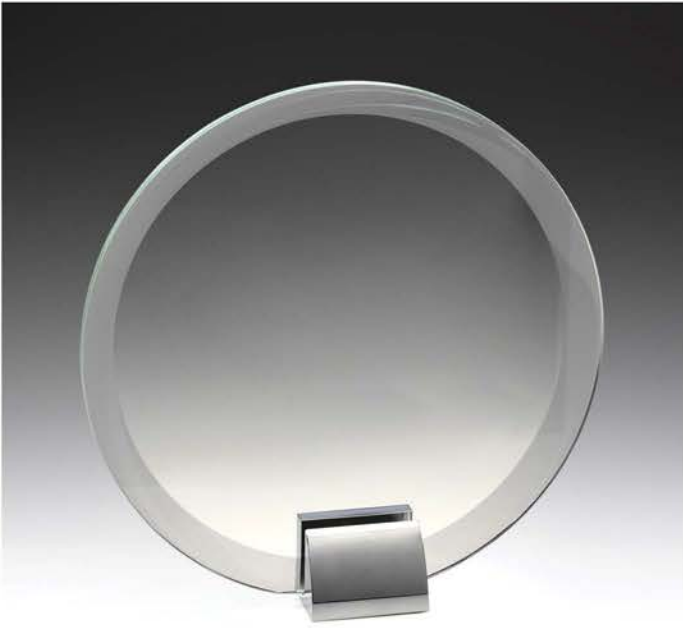

GM710A - 175mm

GM710B - 195mm

GM710C - 215mm

GLASS & METAL DRIFTWARD

GLASS AWARD SERIES 10mm THICK WITH DETACHABLE METAL STAND IN GIFT BOX

GM753A - 185mm

GM753B - 205mm

GM753C - 230mm