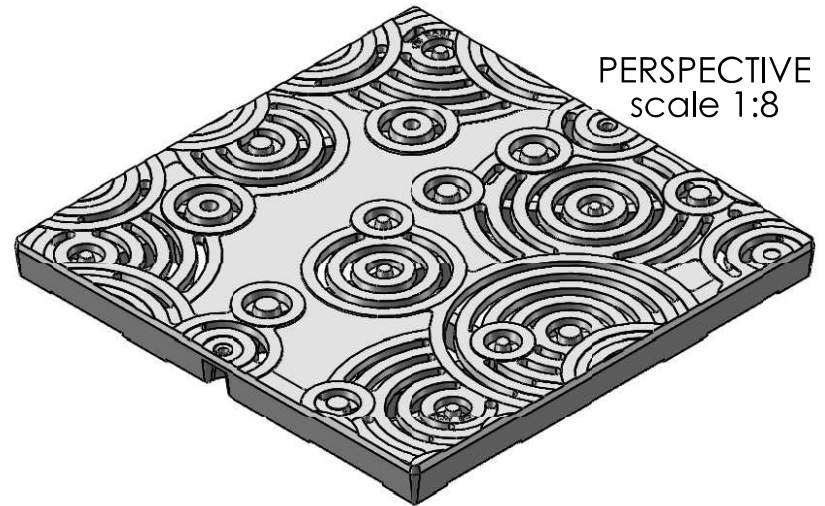

23.809" sq

TOP
scale 1:6

BACK
scale 1:8

2" thick

EDGE
scale 1:6

PERSPECTIVE
scale 1:8

 **IRON AGE** 2104 SW 152nd St.#4 TEL 206.276.0925
DESIGNS Burién, WA 98166 FAX 206.257.0318
 www.ironagegrates.com

Oblio 24"x24" Catch Basin Grate Drawn by: CD
 Date: 1/23/09
 DWG. NO. OBL.N.24x24 Scale: NTS

NOTES:

1. Material: cast iron
2. Natural finish
3. One piece, total thickness: 2"
4. Fits: NDS® 2400 Series Catch Basin
5. A.D.A. compliant, openings less than 1/2"
6. Due to casting inconsistencies all dimensions are nominal