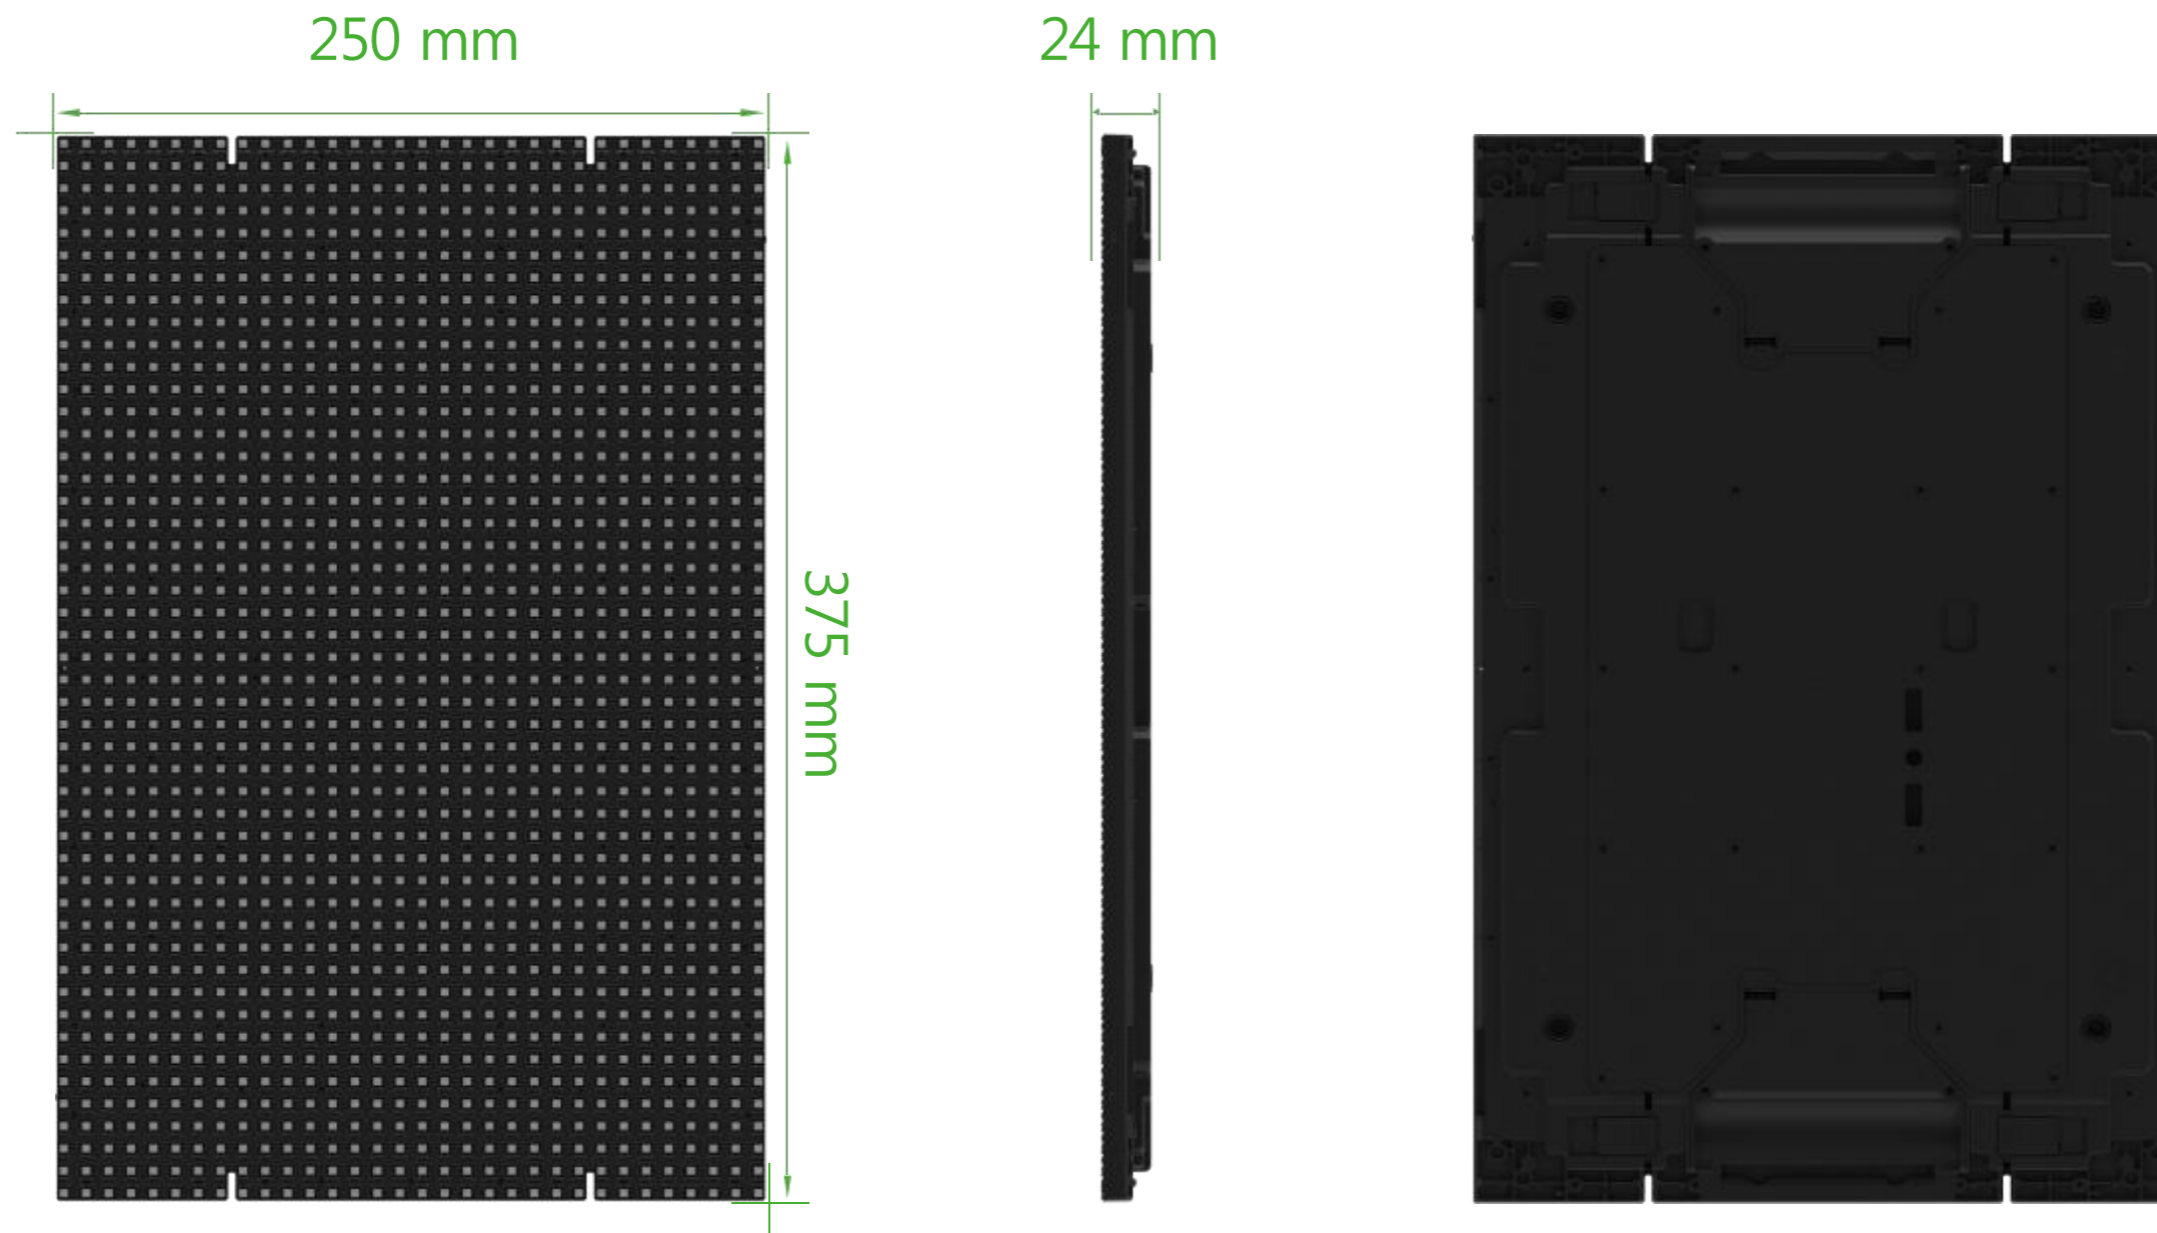

1. Can be hung vertically
2. It can be mounted vertically on the building carrier, and the screen can be fixed with reinforcement screws for stability and peace of mind.

Application features:

Various creative shapes such as waves, arcs, rings, steps, etc. can be easily realized.

15mm thickness, does not occupy installation space;

With a weight of 13kg, the installation carrier has low load-bearing requirements;

The slim and lightweight screen design makes installation simple and convenient, saving a lot of installation structure costs, labor and time..

Smart Plus P 3.9

Smart Plus P 5.2/7.8/10.4/15.6

Smart Plus 360° Foldable Outdoor LED Display Screen							
Pixel Pitch(mm)	3.9	5.2		7.8	10.4	15.6	
LED Model	SMD 1921			SMD 2727			
ModuleResolution (pixels)	64 * 64	48 * 72		32 * 48	24 * 36	16 * 24	
Connection	2+19pinBoding 50pin Connector	2+15pin bonding wire CS120 connector		2+19pin boding wire CS120 Connector		2+14pinboding wire CS120 Connector	
Pixel Density (pixel/m ²)	65536	36864		16384		9216	4096
Scan	1/16	1/16	1/12	1/16	1/6	1/3	1/2
Max Brightness (nits)	6000	3000	6000	3000	6000	6000	6000
Max Power (w/m ²)	750	370	740	250	740	740	500
Max Refresh Rate (Hz)	3840			7680			
Optimal Viewing Distance (m)	≥4	≥5		≥8		≥10	≥15
Module Thickness (mm)	15.5	24		18			
Module Size (mm)	250 * 250	250 * 375					
Foldable	180°			360°			
Protection Grade	IP65						
Viewing Angle	120° / 120°						
Gray Level	16						
Weight (kg/m ²)	12						
Working Voltage	DC24V / 48V						
Input Voltage	AC100 ~ AC240						
Brightness Adjustment	Number PWM 256						
Brightness Adjustment	Analog current64-256						
Constrast Rate	2500:1						
Short Circuit Protection	✓						
Quck Maintenance	✓						
Control Way	Synchronous or Asynchronous						
Installation Method	Hanging / Sticking						
Working Temperature (°C)	-40 ~ 65						
Working Humidity (RH)	0% ~ 90%						
Product Certification							