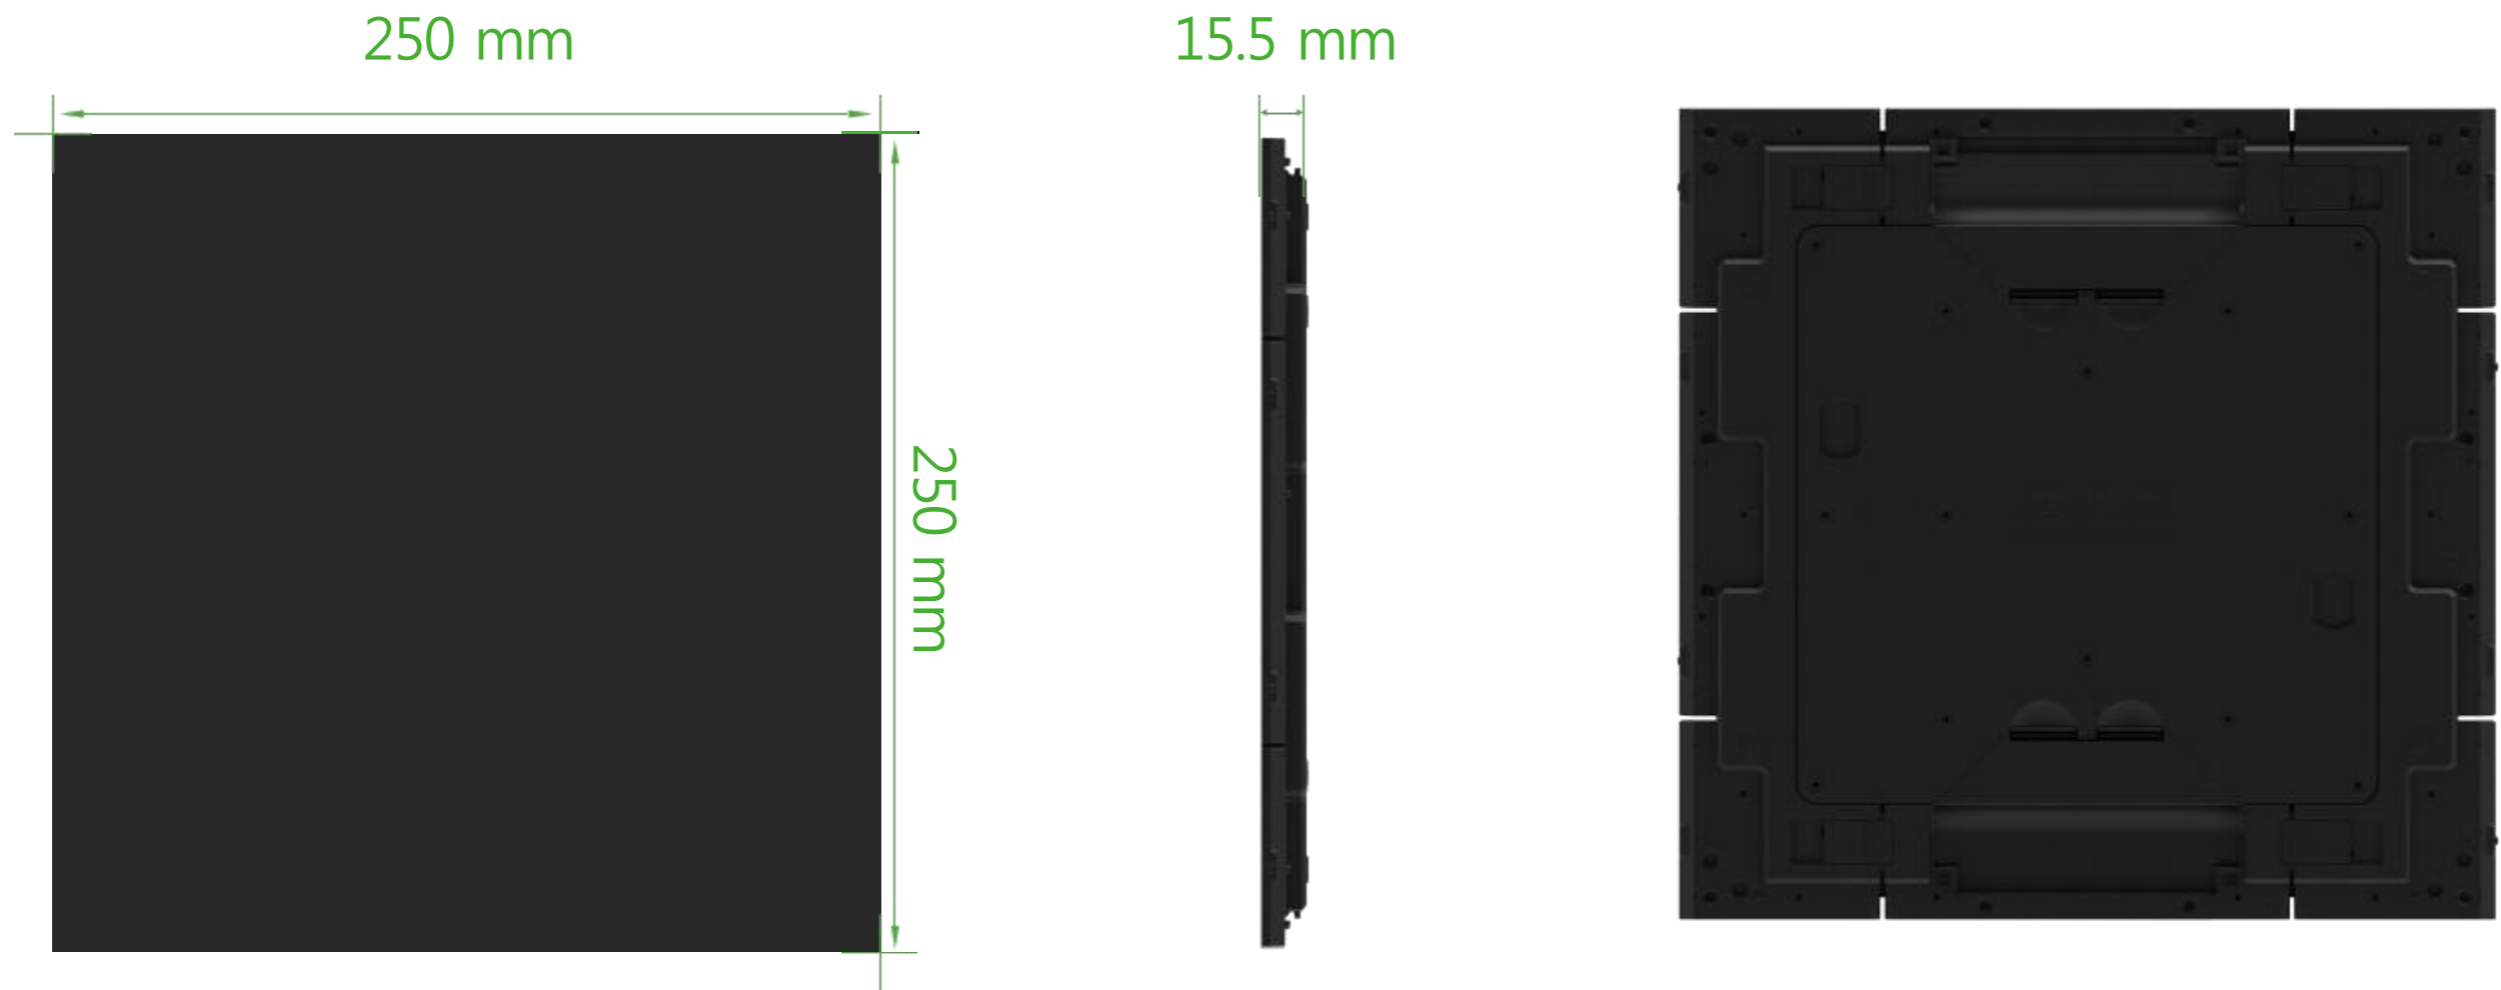

1. Can be hung vertically
2. It can be mounted vertically on the building carrier, and the screen can be fixed with reinforcement screws for stability and peace of mind.

Application features:

Various creative shapes such as waves, arcs, rings, steps, etc. can be easily realized.

15mm thickness, does not occupy installation space;

With a weight of 13kg, the installation carrier has low load-bearing requirements;

The slim and lightweight screen design makes installation simple and convenient, saving a lot of installation structure costs, labor and time..

Smart Plus P 3.9

Smart Plus P 5.2/7.8/10.4/15.6

Smart Plus 360° Foldable Outdoor LED Display Screen							
Pixel Pitch(mm)	3.9	5.2		7.8	10.4	15.6	
LED Model	SMD 1921			SMD 2727			
ModuleResolution (pixels)	64 * 64	48 * 72		32 * 48	24 * 36	16 * 24	
Connection	2+19pinBoding 50pin Connector	2+15pin bonding wire CS120 connector		2+19pin boding wire CS120 Connector		2+14pinboding wire CS120 Connector	
Pixel Density (pixel/m ²)	65536	36864		16384		9216	4096
Scan	1/16	1/16	1/12	1/16	1/6	1/3	1/2
Max Brightness (nits)	6000	3000	6000	3000	6000	6000	6000
Max Power (w/m ²)	750	370	740	250	740	740	500
Max Refresh Rate (Hz)	3840			7680			
Optimal Viewing Distance (m)	≥4	≥5		≥8		≥10	≥15
Module Thickness (mm)	15.5	24		18			
Module Size (mm)	250 * 250	250 * 375					
Foldable	180°			360°			
Protection Grade	IP65						
Viewing Angle	120° / 120°						
Gray Level	16						
Weight (kg/m ²)	12						
Working Voltage	DC24V / 48V						
Input Voltage	AC100 ~ AC240						
Brightness Adjustment	Number PWM 256						
Brightness Adjustment	Analog current64-256						
Constrast Rate	2500:1						
Short Circuit Protection	✓						
Quck Maintenance	✓						
Control Way	Synchronous or Asynchronous						
Installation Method	Hanging / Sticking						
Working Temperature (°C)	-40 ~ 65						
Working Humidity (RH)	0% ~ 90%						
Product Certification							