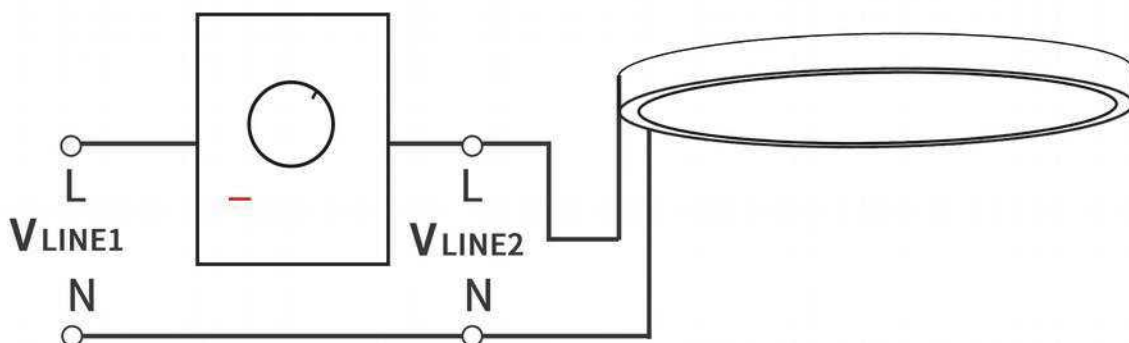

TRIAC Dimmer

SURFACE CEILING LIGHT

Web
www.ledlightsworld.com

Tel
+86-755 8306 6884

Wechat
18926556539

E-mail
info@ledlightsworld.com