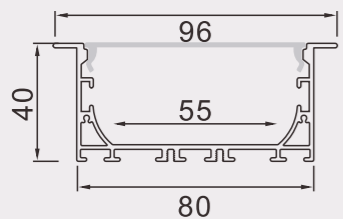

## 7075M

尺寸/Size: Lx70x75mm  
线路板/PCB: 45mm

## 8040M

尺寸/Size: Lx80x40mm  
线路板/PCB: 55mm

## 8075M

尺寸/Size: Lx50x75mm  
线路板/PCB: 55mm

## 8040A

尺寸/Size: Lx96x40mm  
线路板/PCB: 55mm