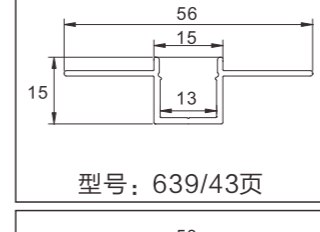

型号: 4542圆/39页

型号: 647新款/42页