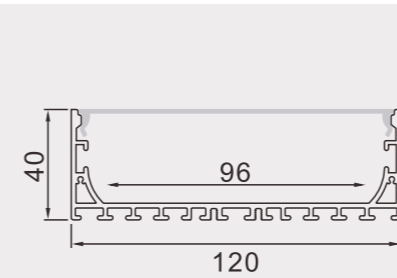

## 8040A

尺寸/Size: Lx96x40mm  
线路板/PCB: 55mm

## 10040M

尺寸/Size: Lx100x40mm  
线路板/PCB: 75mm

## 12040M

尺寸/Size: Lx120x40mm  
线路板/PCB: 96mm