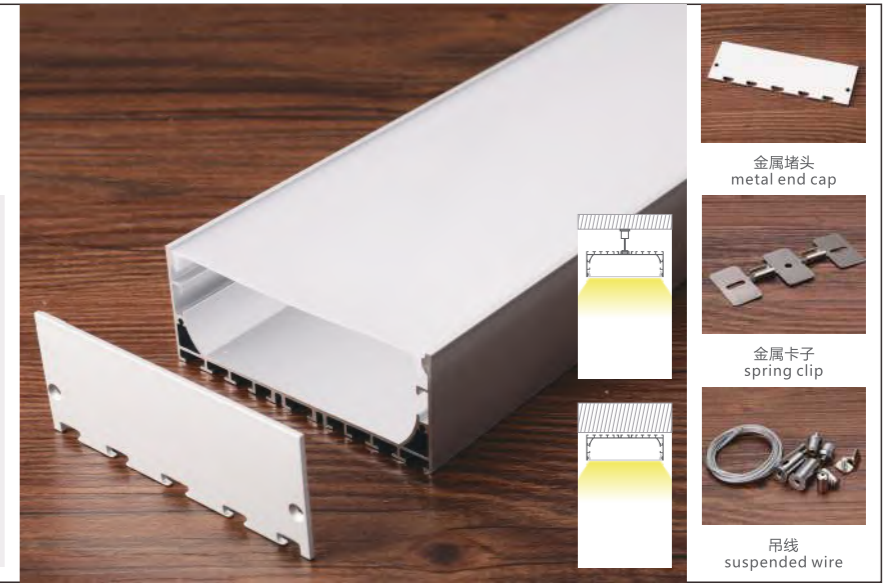

12040M

尺寸/Size: Lx120x40mm
线路板/PCB: 96mm