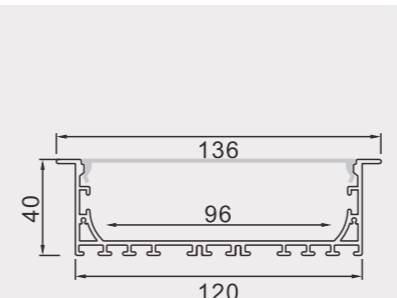

12040A

尺寸/Size: Lx136x40mm
线路板/PCB: 96mm