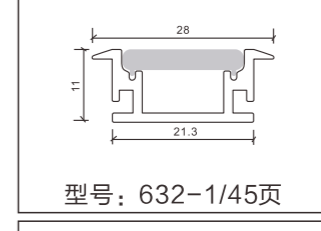

型号: 632/45页

型号: 1010软管套/48页