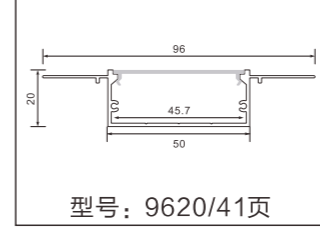

型号: 702/41页