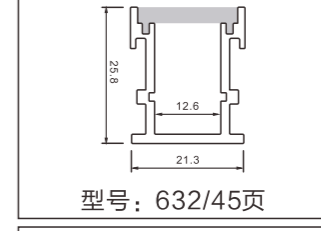

型号: 706A/44页