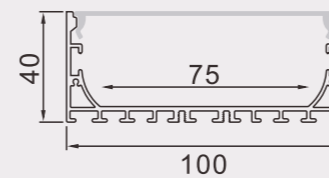

10040M

尺寸/Size: Lx100x40mm
线路板/PCB: 75mm