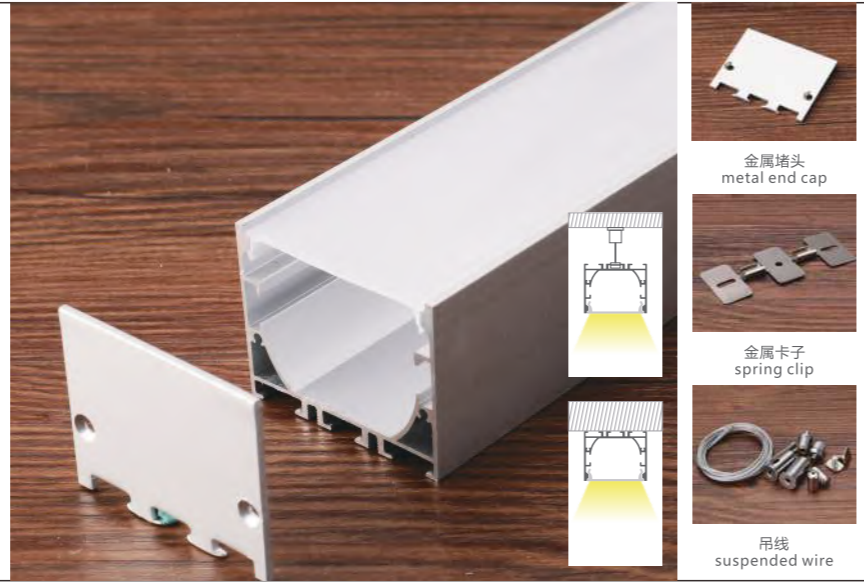

5040M

尺寸/Size: Lx50x40mm
线路板/PCB: 26mm