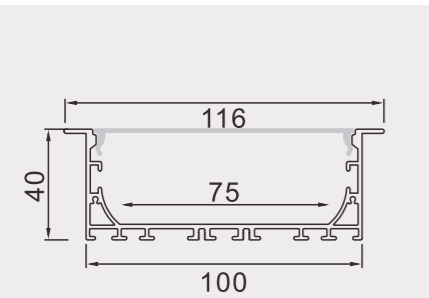

## 8040A

尺寸/Size: Lx96x40mm  
线路板/PCB: 55mm

## 10040M

尺寸/Size: Lx100x40mm  
线路板/PCB: 75mm

## 12040M

尺寸/Size: Lx120x40mm  
线路板/PCB: 96mm

## 10040A

尺寸/Size: Lx116x40mm  
线路板/PCB: 75mm