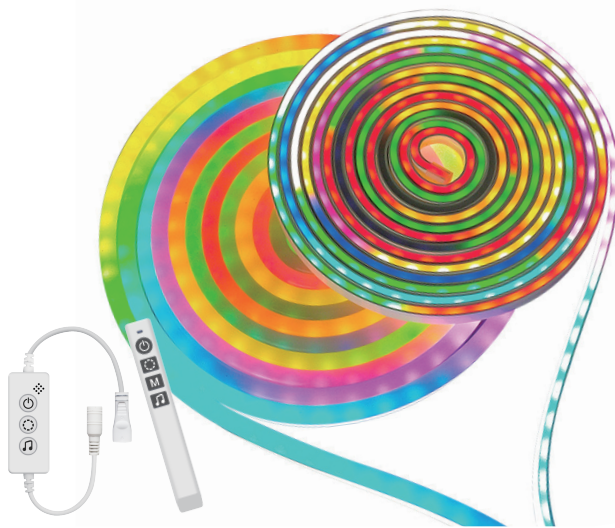

7 static single colors:

9 colorful dynamic light effects:

1. Full color gradient
2. Full color flow clockwise
3. Rainbow clockwise
4. Full color section two-way flow
5. Light blue with red dots flow clockwise
6. Full color section meteor with white color surround
7. Green & White gradient clockwise
8. Colorful (Full color flash)
9. Enthusiasm (Orange/Yellow/Red color flow)

6 dynamic light effects under music modes:

1. Full colors flow
2. Full colors pulse
3. Full colors short section flash
4. Full colors gradient pulse
5. Blue/Red/White color flow
6. Purple color flow

LED Neon Rope Light Combo

Single press on the button to change dynamic light effects

Music Modes Changing Button:

Single press on the button to change dynamic light effects according to the music rhythm.

Switch Button:

Single press on the button to turn on/off the light
Long press for 3s to adjust the brightness (5 brightness levels)

Static Single Color Modes Changing Button:

Single press on the button to change light color
Long press for 3s to adjust the dynamic lighting speed

Music Modes Changing Button:

Single press on the button to change dynamic light effects according to the music rhythm.