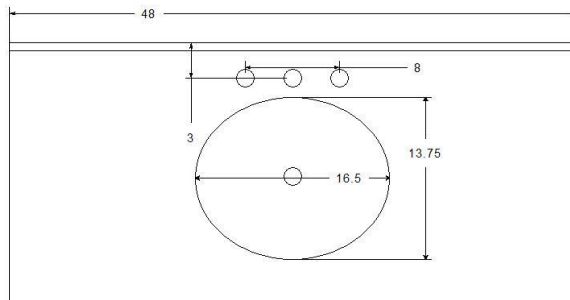

MONTAUK 48" Vanity

Designed By: Bemma Design Lab

Model : V-MT48SFM

Features

- 1 soft-close door/1 interior shelf
- 1 center tip-out soft close drawer
- 6 drawers (2 larger double drawers/4 smaller drawers)
- Integrated GFCI power strip w/ 2 USB ports
- Under-mount drawer Glides with soft-close
- Door Hardware-Brushed Nickel
- Solid wood /engineered wood construction
- Sherwin-Williams 5 step finish resists moisture and scratches

- Fully finished interiors
- Solid Wood drawers with Dovetail Joints
- Base, glazed ceramic sink and top come fully assembled in one box
- Backsplash included
- Countertop with 3-hole 8" widespread drillings
- Brushed Nickel Hardware

All BEMMA bath cabinets are made of solid hardwood and engineered wood, and meet strict CARB-P2 Standards
Ceramic sink cUPC certified

Available Base Finish:

- Pure White (03)
- Morning Fog Grey (01)
- Aged Light Oak Veneer (06)

Available Countertops:

- Italian Carrara Marble (M03O-3)
- White Granite Engineered Stone (C03O-3)

TOP