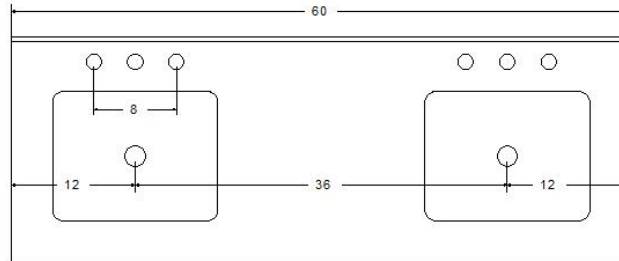

GRACIE 60" Vanity-Double Sink

Model : V-GR60DFM

Designed By: Bemma Design Lab

Features

- 2-undermount ceramic sinks- 8" 3 hole drilling
- 4 soft-close doors w/ interior pullout storage
- Integrated GFCI power source w/ USB port
- Under-mount drawer Glides with soft-close
- Sherwin Williams 5 step finish resists moisture and scratches

- Fully finished interiors
- Solid Wood drawers with Dovetail Joints
- Plated Stainless Steel base w/ tapered leg
- Base, ceramic sinks and top come fully assembled in one box
- Backsplash included
- Finished plywood back panel cutout to accept plumbing

All BEMMA bath cabinets are made of solid hardwood and engineered wood, and meet strict CARB-P2 Standards
Ceramic sinks are cUPC certified

Available Base Finish:

- Pacific Blue with Brass trim(02BS)
- Satin White with Brass trim (03BS)
- Midnight Black with Brass trim(04BS)

Available Countertops:

- Italian Carrara Marble (MO3S-3)
- White Granite/Engineered Stone (CO3S-3)

TOP