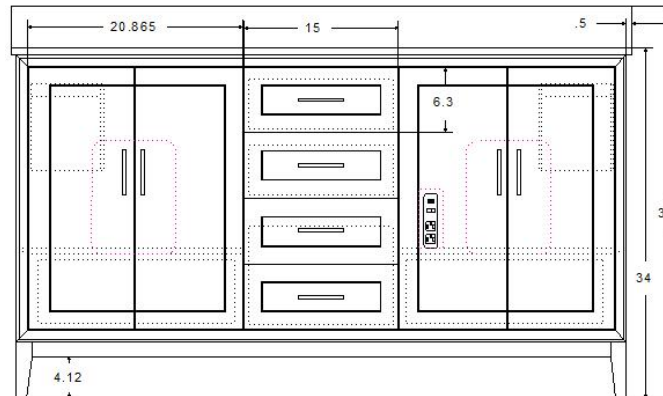

GRACIE 60" Vanity-Double Sink

Model : V-GR60DFM

Designed By: Bemma Design Lab

Features

- 2-undermount ceramic sinks- 8" 3 hole drilling
- 4 soft-close doors w/ interior pullout storage
- Integrated GFCI power source w/ USB port
- Under-mount drawer Glides with soft-close
- Sherwin Williams 5 step finish resists moisture and scratches

- Fully finished interiors
- Solid Wood drawers with Dovetail Joints
- Plated Stainless Steel base w/ tapered leg
- Base, ceramic sinks and top come fully assembled in one box
- Backsplash included
- Finished plywood back panel cutout to accept plumbing

All BEMMA bath cabinets are made of solid hardwood and engineered wood, and meet strict CARB-P2 Standards
Ceramic sinks are cUPC certified

Available Base Finish:

- Pacific Blue with Brass trim(02BS)
- Satin White with Brass trim (03BS)
- Midnight Black with Brass trim(04BS)

Available Countertops:

- Italian Carrara Marble (MO3S-3)
- White Granite/Engineered Stone (CO3S-3)

TOP

FRONT

SIDE