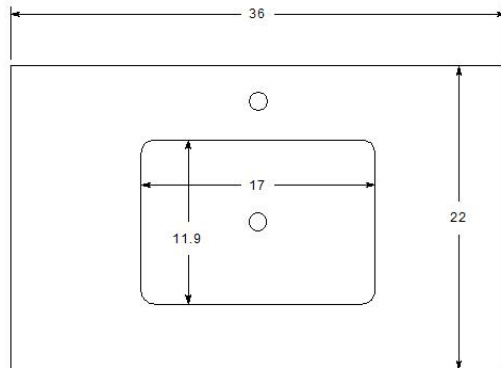

TERRA 36" Vanity

Model : VT-TR36

Designed By: Bemma Design Lab

Features

- 1 soft-close large drawer/1 interior drawer soft-close
- Single hole faucet drilling
- BLUM Under-mount drawer Glides with soft-close
- Solid wood /engineered wood construction
- Plated Stainless Steel base with wood shelf
- Sherwin-Williams 5 step finish resists moisture and scratches

- Fully finished interiors
- Solid Wood drawers with Dovetail Joints
- Base, glazed ceramic sink and top come fully assembled in one box
- Backsplash not included
- Finished plywood back precut for plumbing

All BEMMA bath cabinets are made of solid hardwood and engineered wood, and meet strict CARB-2 Standards
Ceramic sink is cUPC certified

Available Base Finish:

- Walnut finish(E24) Satin Brass trim
- Walnut finish (E24) Black Matte trim
- Greywash (E85) Brushed Nickel trim

Available Countertops:

- Italian Carrara Marble (M03O-3)
- White Granite/Engineered Stone (C03O-3)

TOP