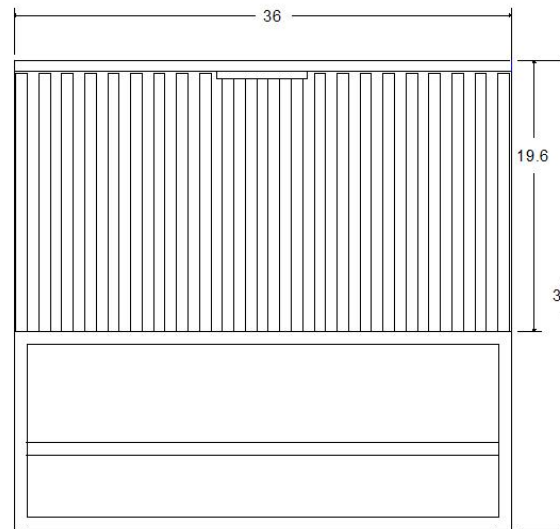

**Available Countertops:**

- Italian Carrara Marble (M03O-3)
- White Granite/Engineered Stone (C03O-3)

TOP

FRONT

SIDE