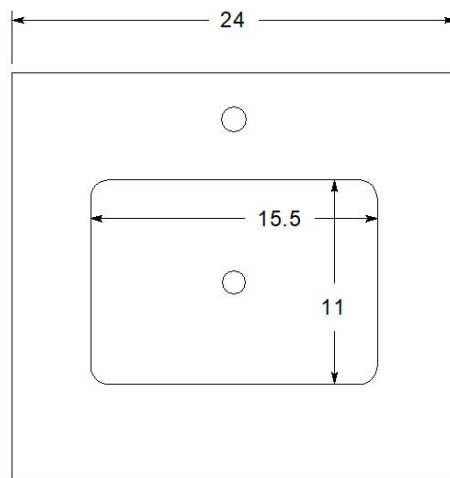

TERRA 24" Wall Mount Vanity

Model : VT-TR24 WM

Designed By: Bemma Design Lab

Features

- 1 soft-close large drawer/1 interior drawer soft-close
- Single hole faucet drilling
- BLUM Under-mount drawer ¾ extension soft close glides
- Solid wood /engineered wood construction w/ veneer
- Plated Stainless Steel trim
- Sherwin-Williams 5 step finish resists moisture and scratches

- Fully finished interiors
- Solid Wood drawers with Dovetail Joints
- Base, glazed ceramic sink and top come fully assembled in one box
- French Cleats and hardware included for wall mounting
- Backsplash not included

All BEMMA bath cabinets are made of solid hardwood and engineered wood, and meet strict CARB-P2 Standards
Ceramic sinks are cUPC certified

Available Base Finish:

- Walnut finish veneer(E24) Satin Brass trim
- Walnut finish veneer (E24) Black Matte trim

Available Countertops:

- Italian Carrara Marble (M03O-3)
- White Granite/Engineered Stone (C03O-3)

TOP