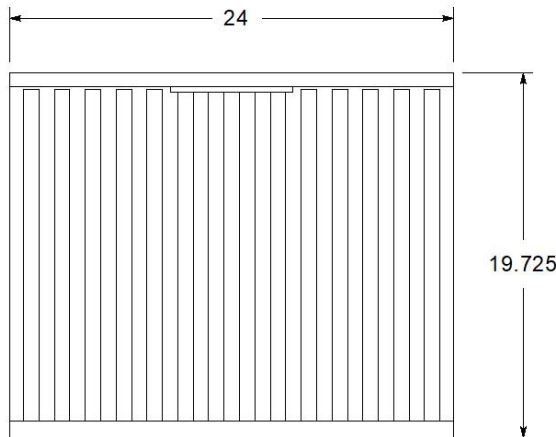

**Available Countertops:**

- Italian Carrara Marble (M03O-3)
- White Granite/Engineered Stone (C03O-3)

TOP

FRONT

SIDE