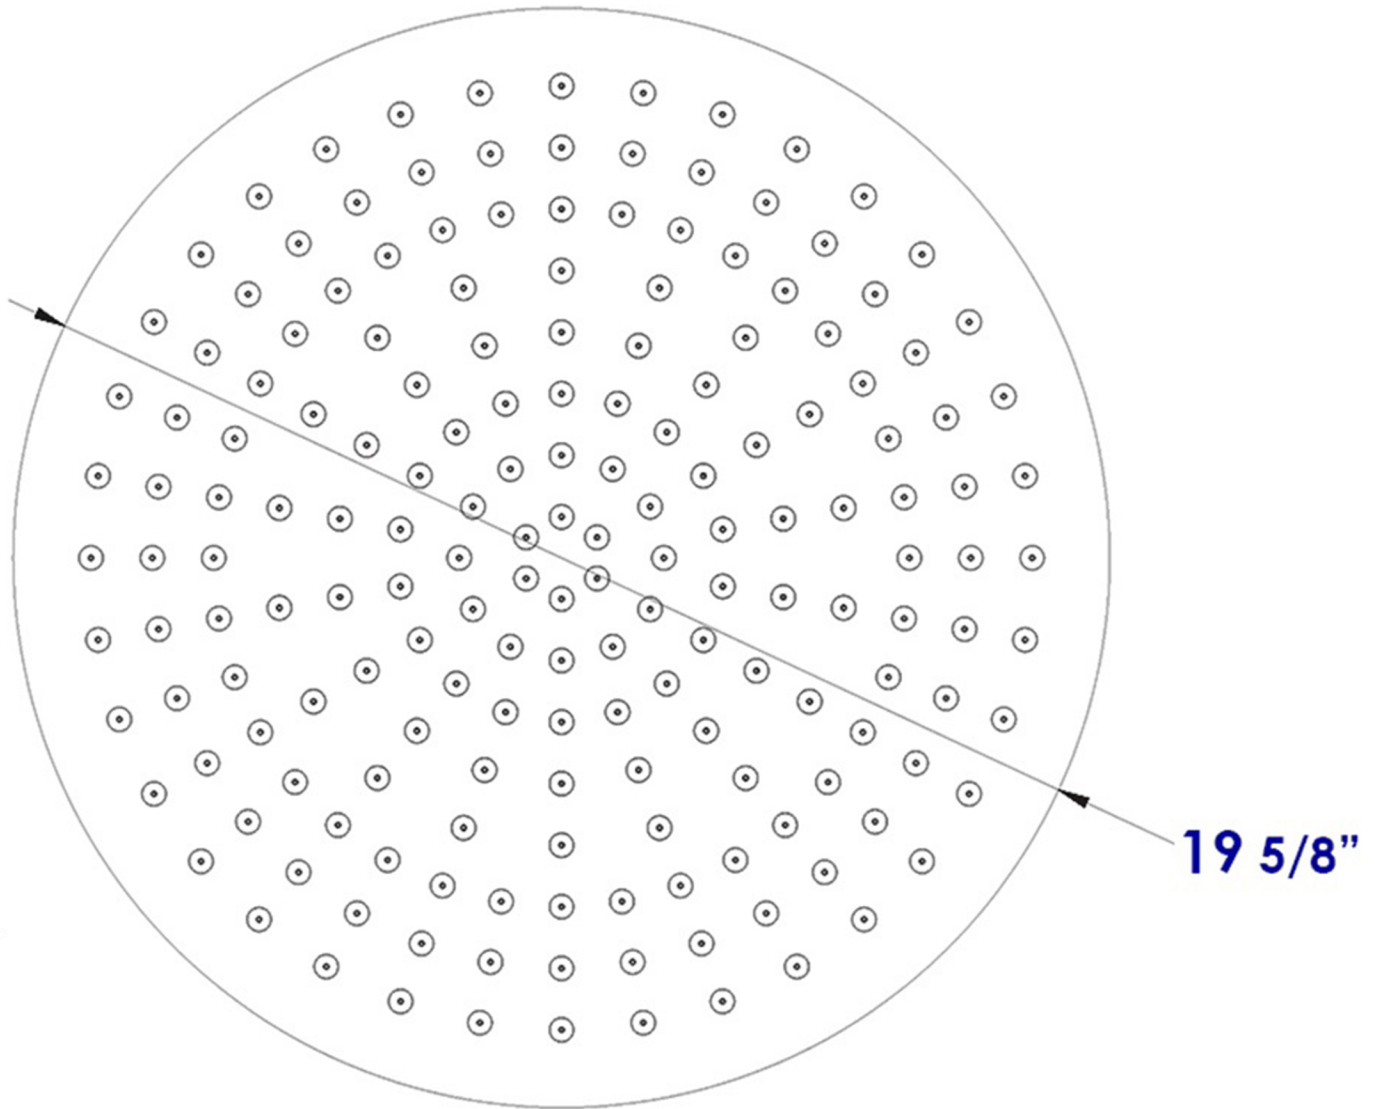

RAIN20R

20" Round Solid Ultra Thin Rain Shower Head

Note: All product dimensions are approximate and should be verified on site prior to installation.
Visit alfibrand.com for more information.