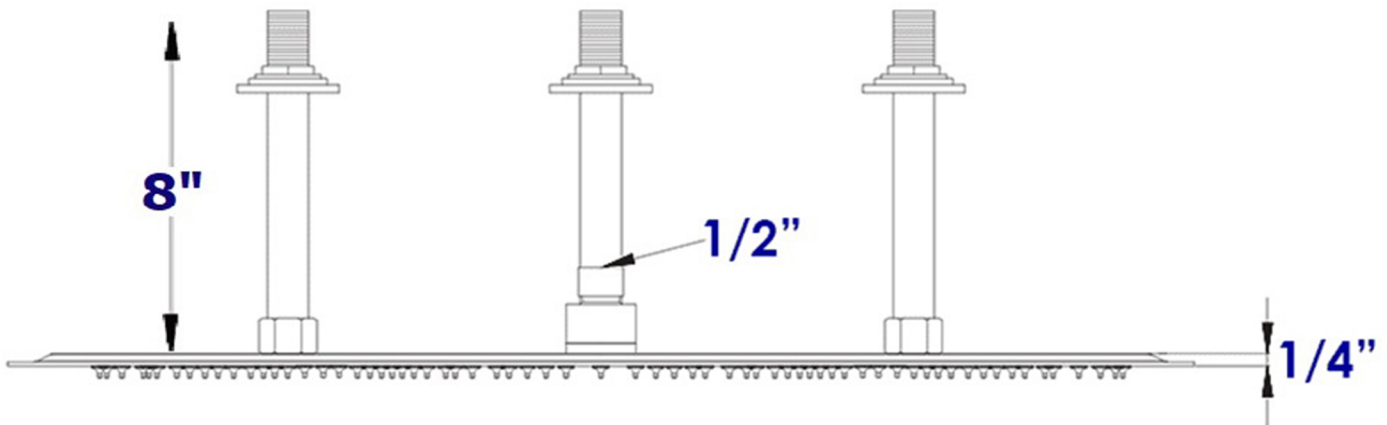

RAIN20R

20" Round Solid Ultra Thin Rain Shower Head

Note: All product dimensions are approximate and should be verified on site prior to installation.
Visit alfibrand.com for more information.