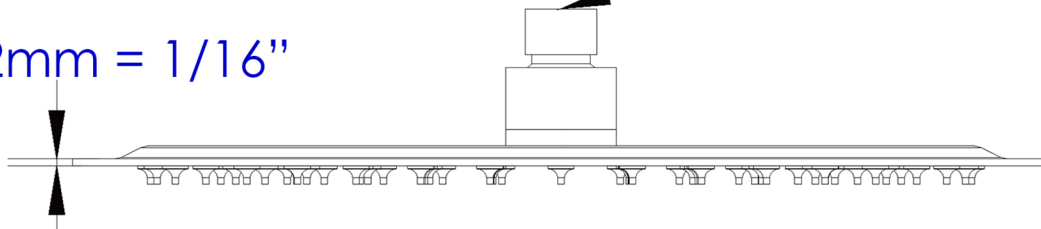

RAIN128

12" Oval Solid Ultra Thin Rain Shower Head

7 7/8"

11 3/4"

G $\frac{1}{2}$ "

2mm = 1/16"

Note: All product dimensions are approximate and should be verified on site prior to installation.

Visit alfibrand.com for more information.