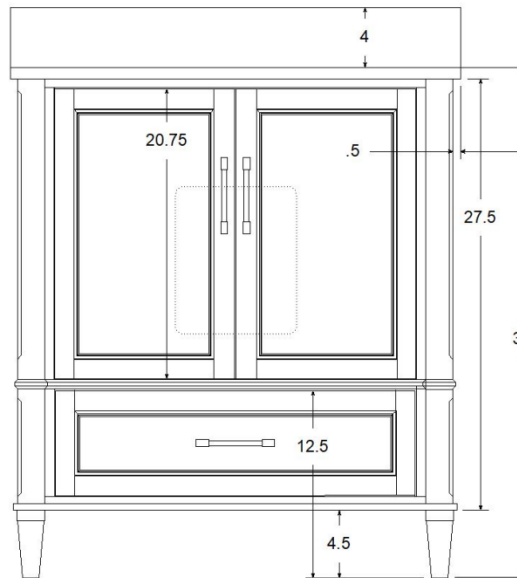

MONTAUK 30" Vanity

Designed By: Bemma Design Lab

Model : V-MT30SFM

Features

- 2 soft-close doors w/ Cubby
- 1 interior storage drawer with fixed shelf
- Under-mount drawer Glides with soft-close
- Door Hardware-Brushed Nickel
- Solid wood /engineered wood construction
- 5 step finish resists moisture and scratches

Fully finished interiors

Solid Wood drawers with Dovetail Joints

Base, glazed ceramic sink and top come fully assembled in one box

Backsplash included

Finished plywood back panel pre-cut to accept plumbing

All BEMMA bath cabinets are made of solid hardwood and engineered wood, and meet strict CARB-P2 Standards
Ceramic sink cUPC certified

Available Base Finish:

- Pure White (03)
- Morning Fog Grey (01)
- Aged Light Oak Veneer (06)

Available Countertops:

- 18mm Italian Carrara Marble (M03O-3)
- 18mm White Quartz/Engineered Stone (C03O-3)

FRONT