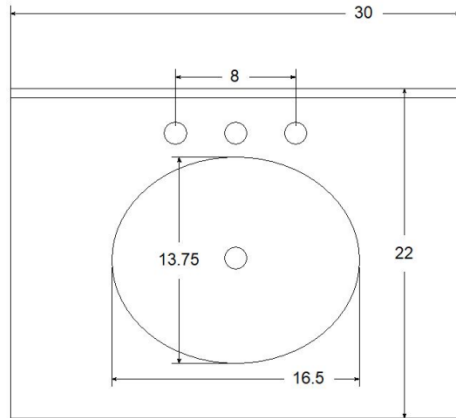

Available Countertops:

- 18mm Italian Carrara Marble (M03O-3)
- 18mm White Quartz/Engineered Stone (C03O-3)

TOP

FRONT

SIDE