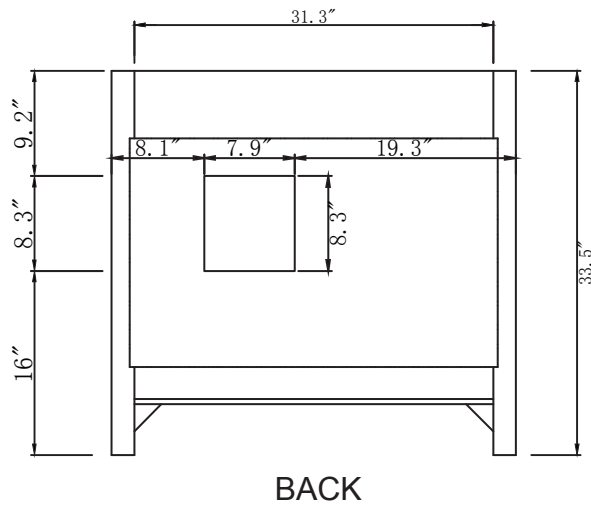

AVANT
STYLES

SPECIFICATIONS

www.avant-styles.com

SKU: MS-2157L

REV1.13.18

NOTES

Countertops are not shown in these diagrams. (Cabinet Only)
Do not expose the surface of the cabinet to corrosive liquids or direct sunlight.
All dimensions and specifications are approximate and subject to change without notice.