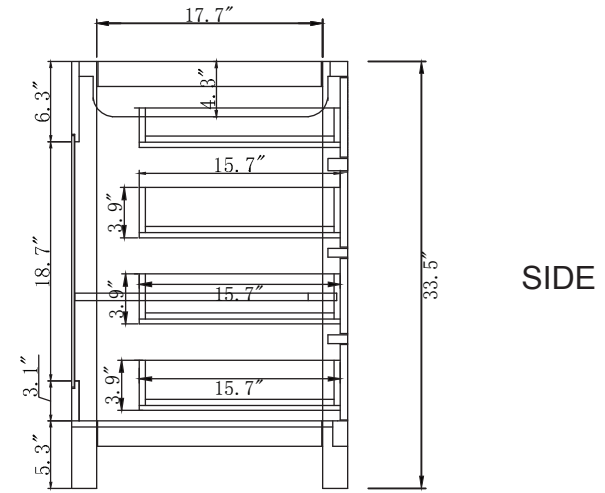

AVANT
STYLES

SPECIFICATIONS

www.avant-styles.com

SKU: MS-2157L

REV1.13.18

NOTES

Countertops are not shown in these diagrams. (Cabinet Only)
Do not expose the surface of the cabinet to corrosive liquids or direct sunlight.
All dimensions and specifications are approximate and subject to change without notice.