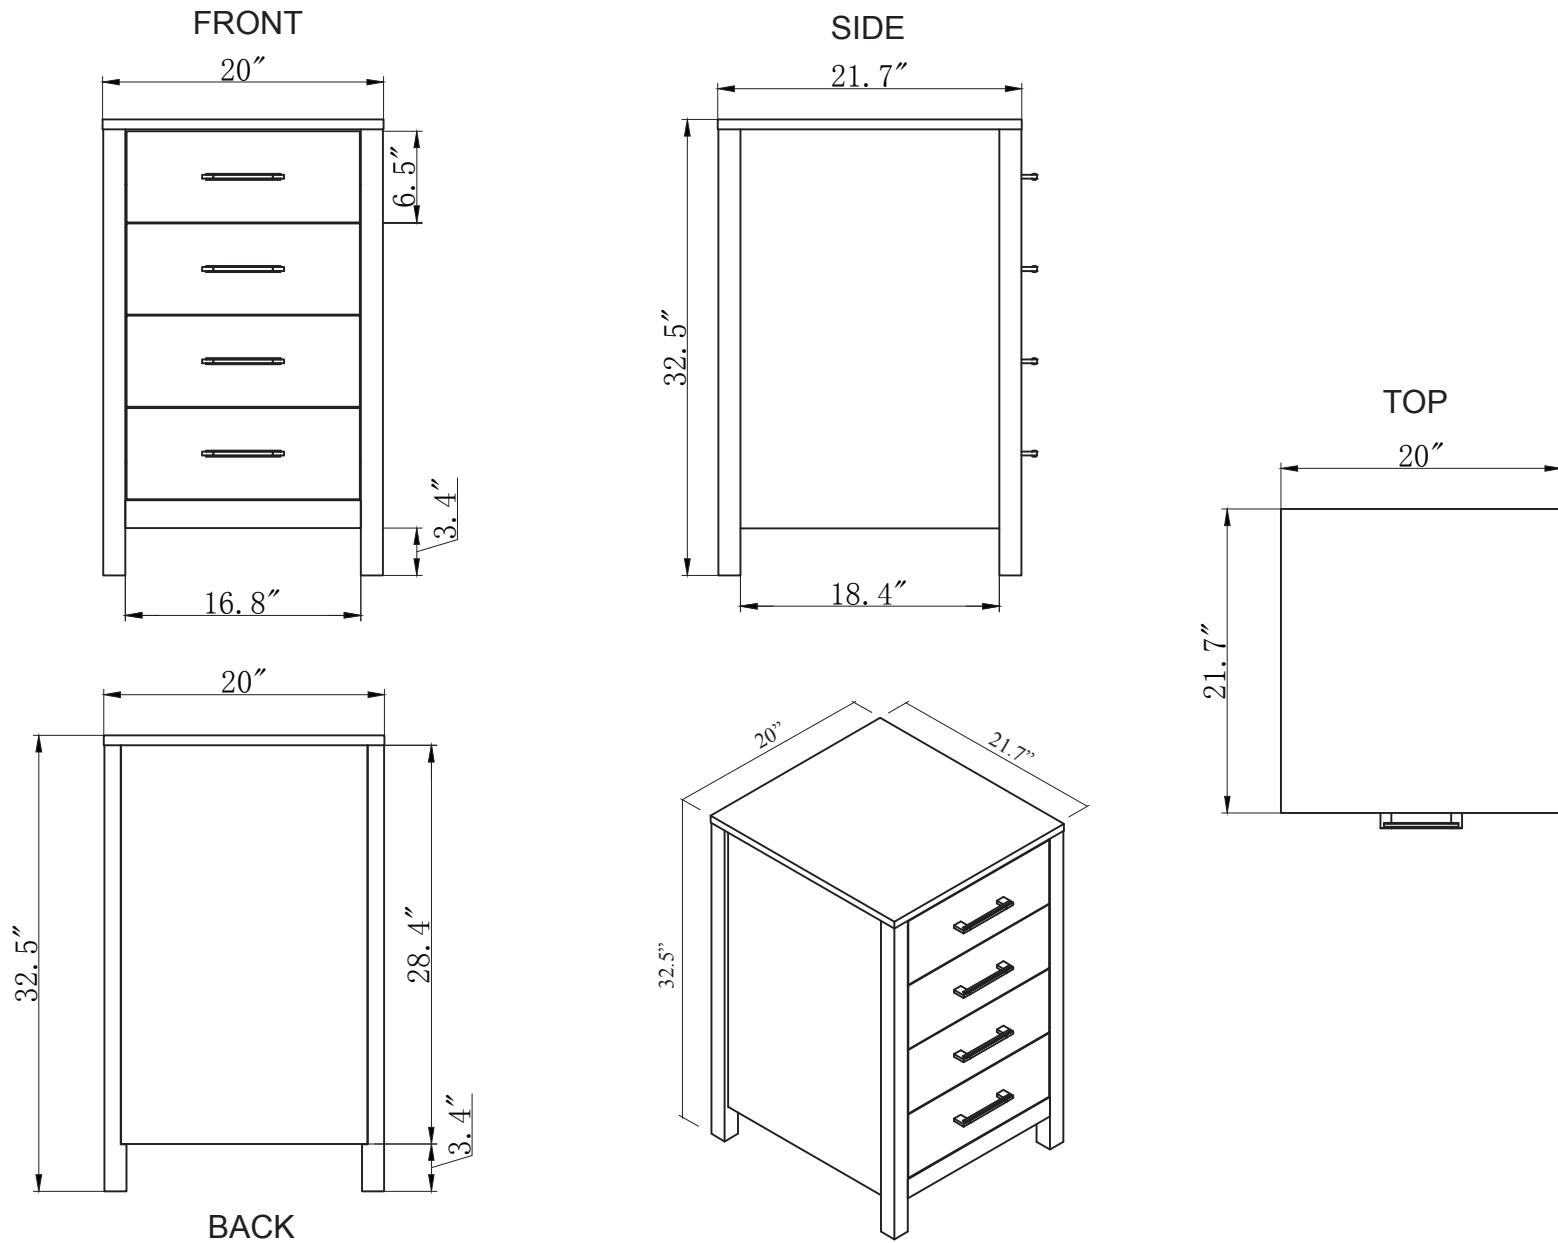

AVANT
STYLES

SPECIFICATIONS

www.avant-styles.com

SKU: MDC-2120

REV1.13.18

NOTES

Countertops are not shown in these diagrams. (Cabinet Only)
Do not expose the surface of the cabinet to corrosive liquids or direct sunlight.
All dimensions and specifications are approximate and subject to change without notice.