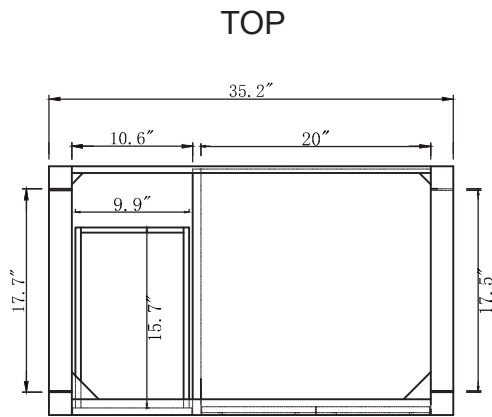

AVANT
STYLES

SPECIFICATIONS

www.avant-styles.com

SKU: MS-2157L

REV1.13.18

NOTES

Countertops are not shown in these diagrams. (Cabinet Only)
Do not expose the surface of the cabinet to corrosive liquids or direct sunlight.
All dimensions and specifications are approximate and subject to change without notice.