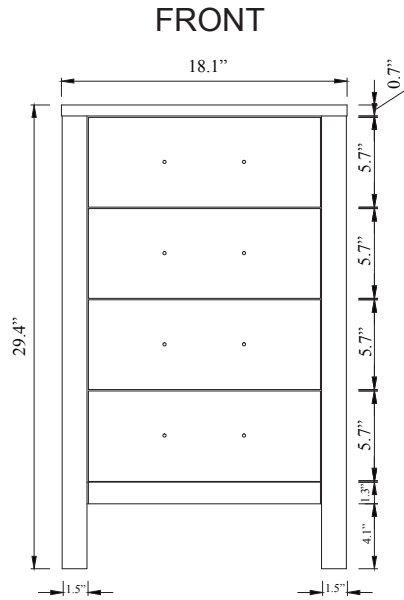

AVANT
STYLES

SPECIFICATIONS

www.avant-styles.com

SKU: KSC-700

REV1.13.18

NOTES

Countertops are not shown in these diagrams. (Cabinet Only)
Do not expose the surface of the cabinet to corrosive liquids or direct sunlight.
All dimensions and specifications are approximate and subject to change without notice.