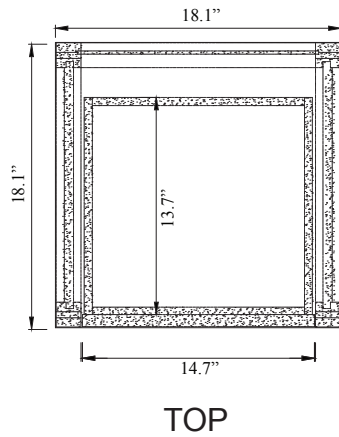

AVANT
STYLES

SPECIFICATIONS

www.avant-styles.com

SKU: KSC-700

REV1.13.18

NOTES

Countertops are not shown in these diagrams. (Cabinet Only)
Do not expose the surface of the cabinet to corrosive liquids or direct sunlight.
All dimensions and specifications are approximate and subject to change without notice.