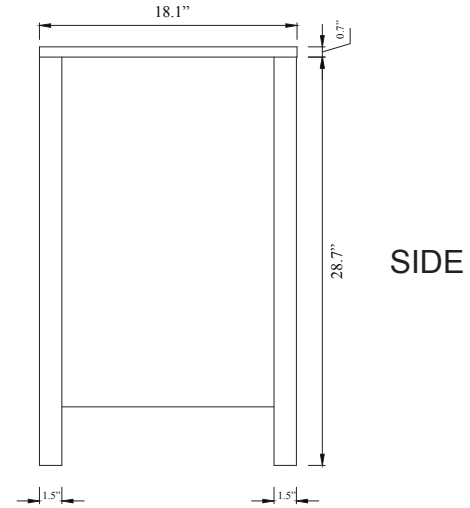

AVANT
STYLES

SPECIFICATIONS

www.avant-styles.com

SKU: KSC-700

REV1.13.18

NOTES

Countertops are not shown in these diagrams. (Cabinet Only)
Do not expose the surface of the cabinet to corrosive liquids or direct sunlight.
All dimensions and specifications are approximate and subject to change without notice.