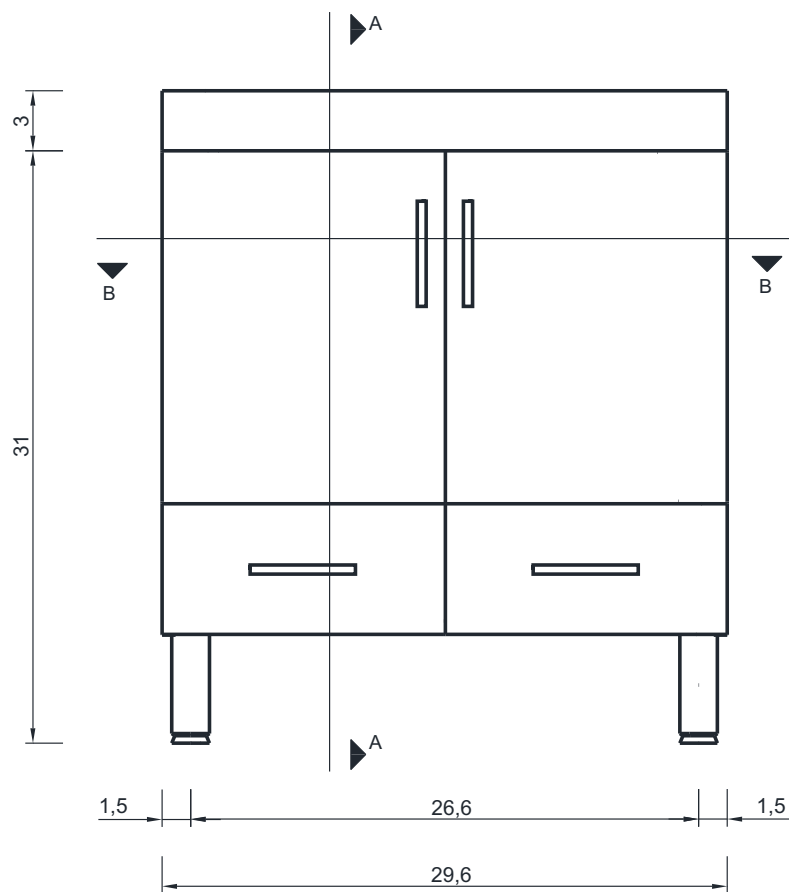

## RIPLEY COLLECTION

FRONT VIEW

Vanity Only

AT-8085

## RIPLEY COLLECTION

SIDE VIEW

A - A SECTION

Vanity Only

AT-8085

# RIPLEY COLLECTION

B - B SECTION

Vanity Only

AT-8085

30"

## RIPLEY COLLECTION

SIDE VIEW

Vanity With Top

AT-8085