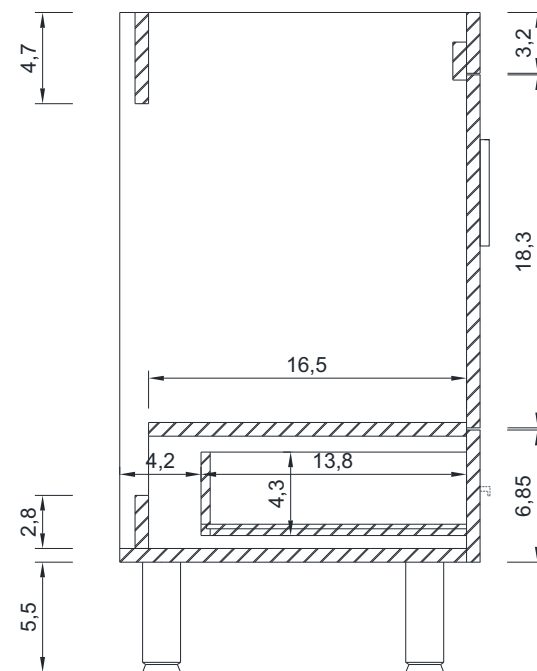

## RIPLEY COLLECTION

FRONT VIEW

Vanity Only

AT-8085

## RIPLEY COLLECTION

SIDE VIEW

A - A SECTION

Vanity Only

AT-8085

# RIPLEY COLLECTION

B - B SECTION

Vanity Only

AT-8085

30"

## RIPLEY COLLECTION

SIDE VIEW

Vanity With Top

AT-8085