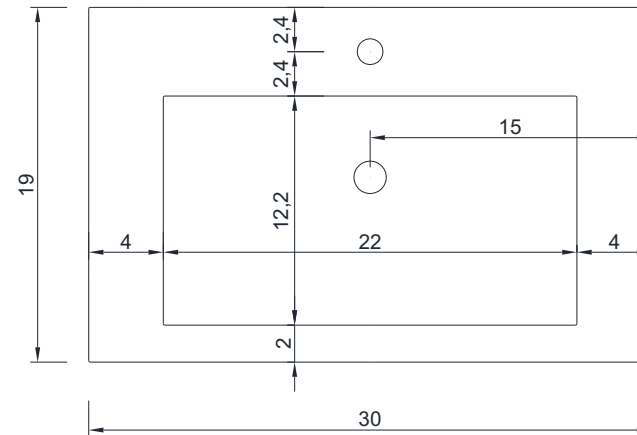

RIPLEY COLLECTION

Vanity With Top

AT-8085