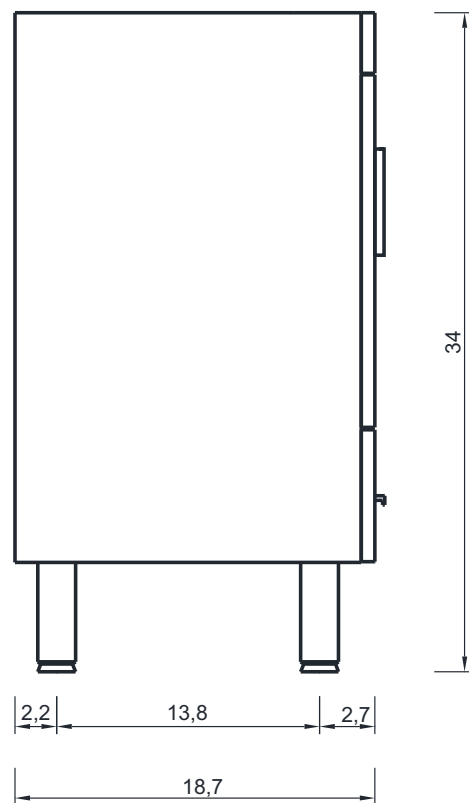

## RIPLEY COLLECTION

FRONT VIEW

Vanity Only

AT-8085

## RIPLEY COLLECTION

SIDE VIEW

A - A SECTION

Vanity Only

AT-8085

# RIPLEY COLLECTION

B - B SECTION

Vanity Only

AT-8085

30"

## RIPLEY COLLECTION

SIDE VIEW

Vanity With Top

AT-8085