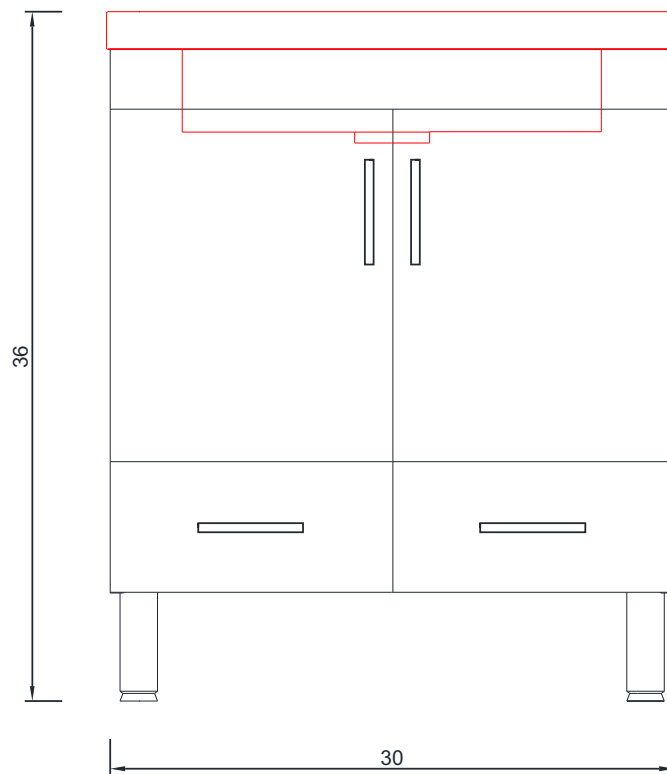

30"

RIPLEY COLLECTION

FRONT VIEW

Vanity With Top

AT-8085

ALYA
Bath