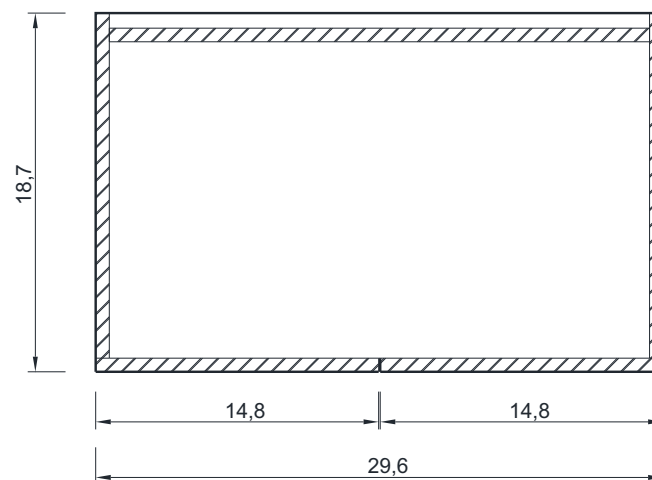

RIPLEY COLLECTION

Vanity Only

AT-8085