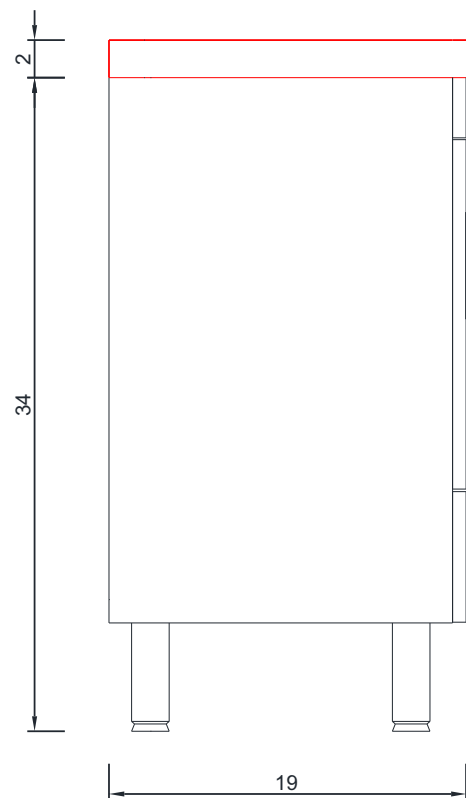

# RIPLEY COLLECTION

B - B SECTION

Vanity Only

AT-8085

30"

# RIPLEY COLLECTION

FRONT VIEW

Vanity With Top

AT-8085

**ALYA**  
Bath

## RIPLEY COLLECTION

SIDE VIEW

Vanity With Top

AT-8085