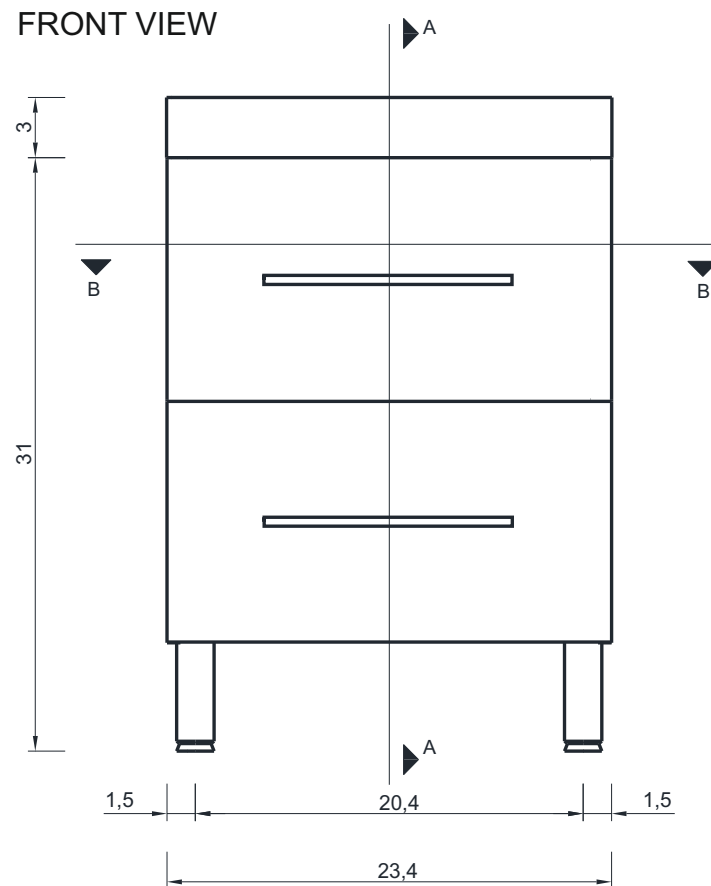

RIPLEY COLLECTION

Vanity Only

AT-8080

RIPLEY COLLECTION

SIDE VIEW

A - A SECTION

Vanity Only

AT-8080

RIPLEY COLLECTION

B - B SECTION

Vanity Only

AT-8080

RIPLEY COLLECTION

FRONT VIEW

Vanity With Top

AT-8080

RIPLEY COLLECTION

SIDE VIEW

Vanity With Top

AT-8080

RIPLEY COLLECTION

TOP VIEW

Vanity With Top

AT-8080