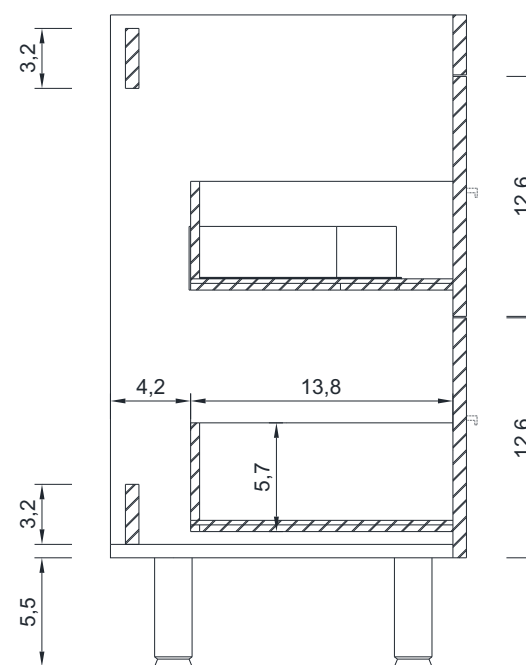

RIPLEY COLLECTION

Vanity Only

AT-8080

RIPLEY COLLECTION

SIDE VIEW

A - A SECTION

Vanity Only

AT-8080

RIPLEY COLLECTION

B - B SECTION

Vanity Only

AT-8080

RIPLEY COLLECTION

FRONT VIEW

Vanity With Top

AT-8080

RIPLEY COLLECTION

SIDE VIEW

Vanity With Top

AT-8080

RIPLEY COLLECTION

TOP VIEW

Vanity With Top

AT-8080