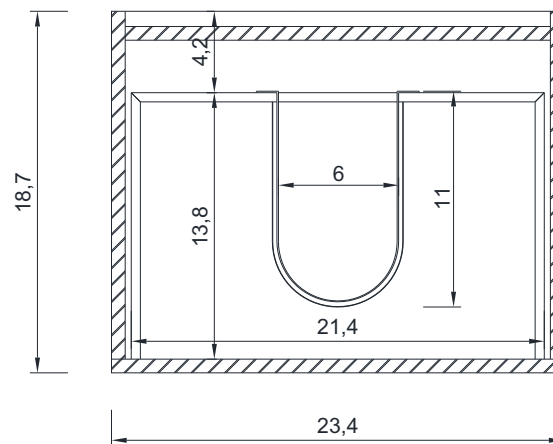

RIPLEY COLLECTION

Vanity Only

AT-8080

RIPLEY COLLECTION

SIDE VIEW

A - A SECTION

Vanity Only

AT-8080

RIPLEY COLLECTION

B - B SECTION

Vanity Only

AT-8080

RIPLEY COLLECTION

FRONT VIEW

Vanity With Top

AT-8080

RIPLEY COLLECTION

SIDE VIEW

Vanity With Top

AT-8080

RIPLEY COLLECTION

TOP VIEW

Vanity With Top

AT-8080