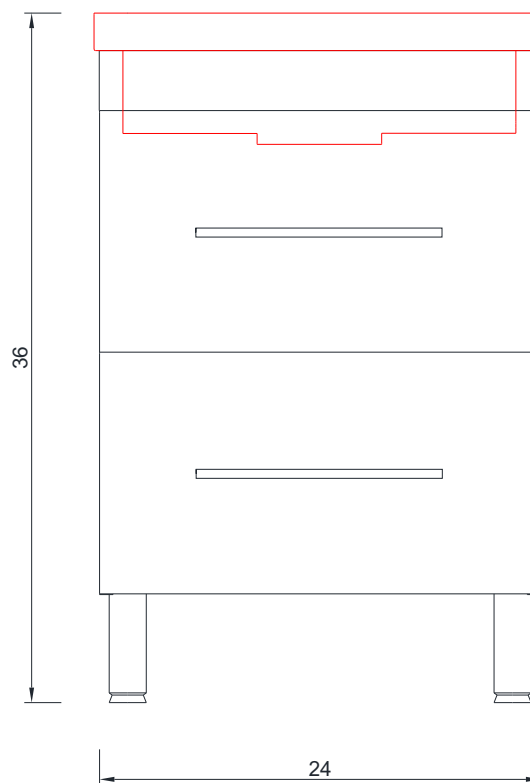

RIPLEY COLLECTION

Vanity Only

AT-8080

RIPLEY COLLECTION

SIDE VIEW

A - A SECTION

Vanity Only

AT-8080

RIPLEY COLLECTION

B - B SECTION

Vanity Only

AT-8080

RIPLEY COLLECTION

FRONT VIEW

Vanity With Top

AT-8080

RIPLEY COLLECTION

SIDE VIEW

Vanity With Top

AT-8080

RIPLEY COLLECTION

TOP VIEW

Vanity With Top

AT-8080