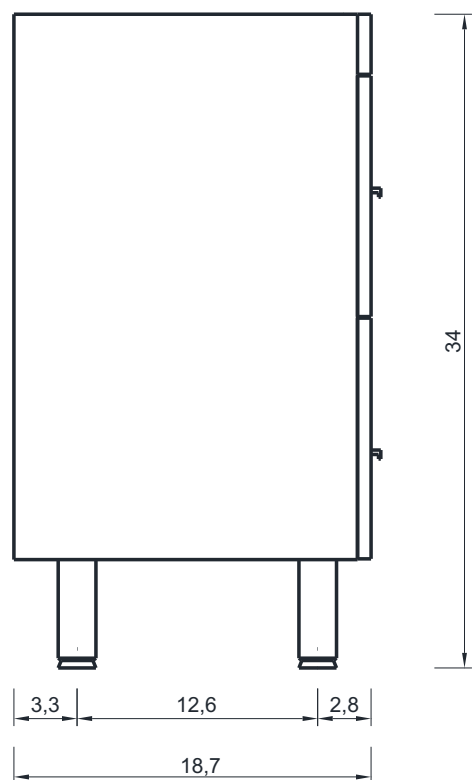

RIPLEY COLLECTION

Vanity Only

AT-8080

RIPLEY COLLECTION

SIDE VIEW

A - A SECTION

Vanity Only

AT-8080

RIPLEY COLLECTION

B - B SECTION

Vanity Only

AT-8080

RIPLEY COLLECTION

FRONT VIEW

Vanity With Top

AT-8080

RIPLEY COLLECTION

SIDE VIEW

Vanity With Top

AT-8080

RIPLEY COLLECTION

TOP VIEW

Vanity With Top

AT-8080