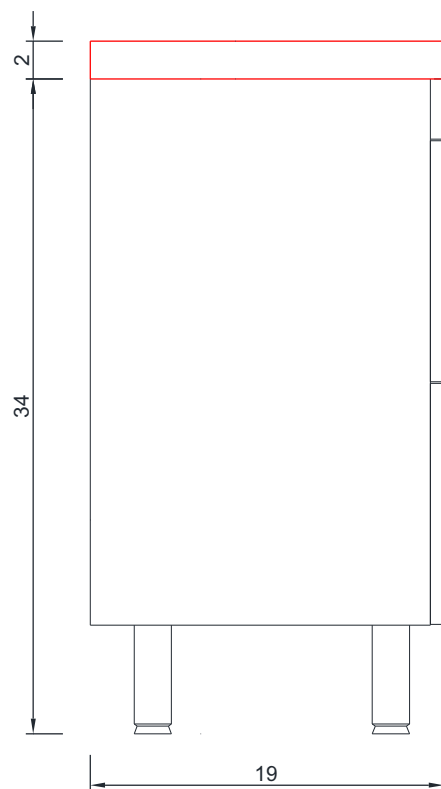

RIPLEY COLLECTION

Vanity Only

AT-8080

RIPLEY COLLECTION

SIDE VIEW

A - A SECTION

Vanity Only

AT-8080

RIPLEY COLLECTION

B - B SECTION

Vanity Only

AT-8080

RIPLEY COLLECTION

FRONT VIEW

Vanity With Top

AT-8080

RIPLEY COLLECTION

SIDE VIEW

Vanity With Top

AT-8080

RIPLEY COLLECTION

TOP VIEW

Vanity With Top

AT-8080