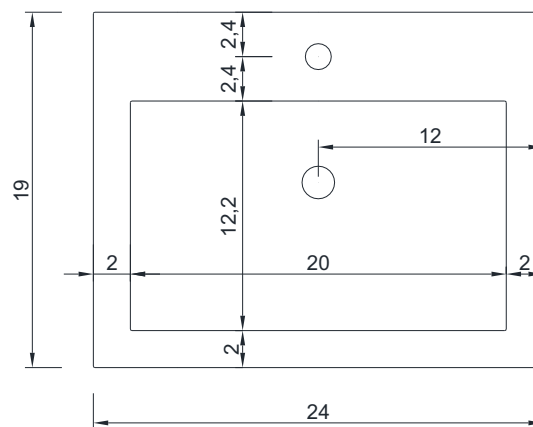

RIPLEY COLLECTION

SIDE VIEW

Vanity With Top

AT-8080

RIPLEY COLLECTION

TOP VIEW

Vanity With Top

AT-8080