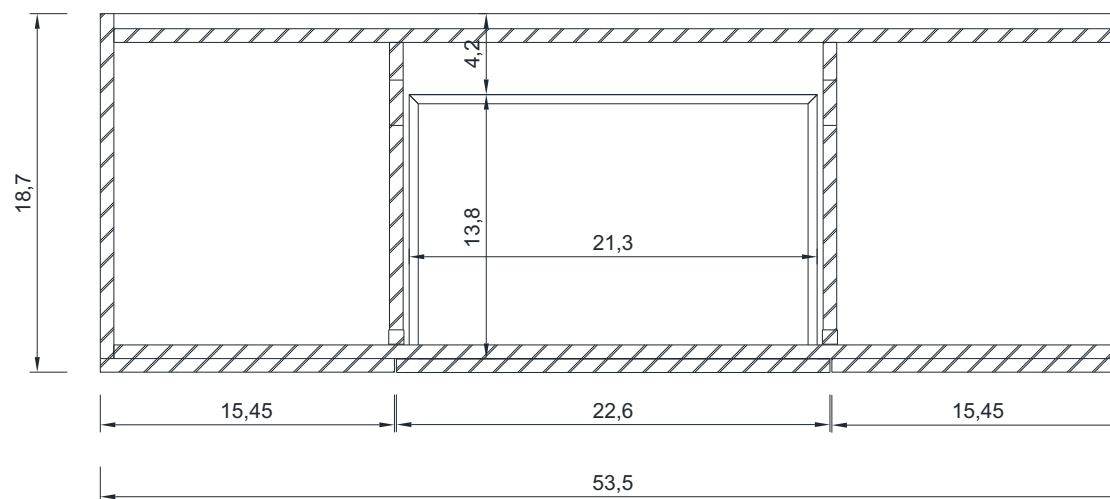

## RIPLEY COLLECTION

SIDE VIEW

A - A SECTION

B - B SECTION

Vanity Only

AT-8047

## RIPLEY COLLECTION

C - C SECTION

Vanity Only

AT-8047

54"