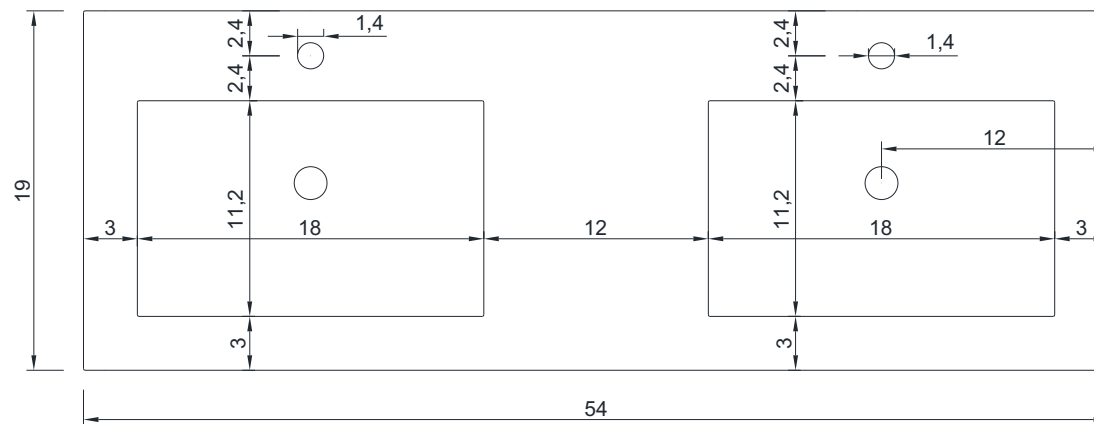

RIPLEY COLLECTION

TOP VIEW

Vanity With Top

AT-8047-D