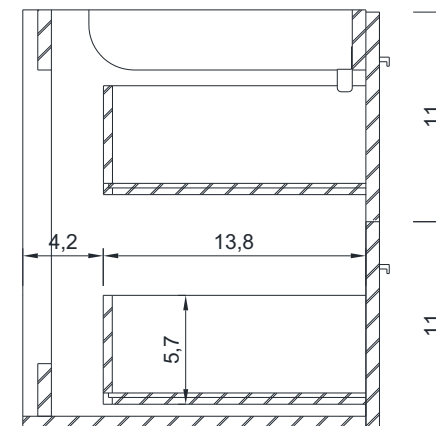

## RIPLEY COLLECTION

SIDE VIEW

A - A SECTION

B - B SECTION

Vanity Only

AT-8047

## RIPLEY COLLECTION

C - C SECTION

Vanity Only

AT-8047

54"