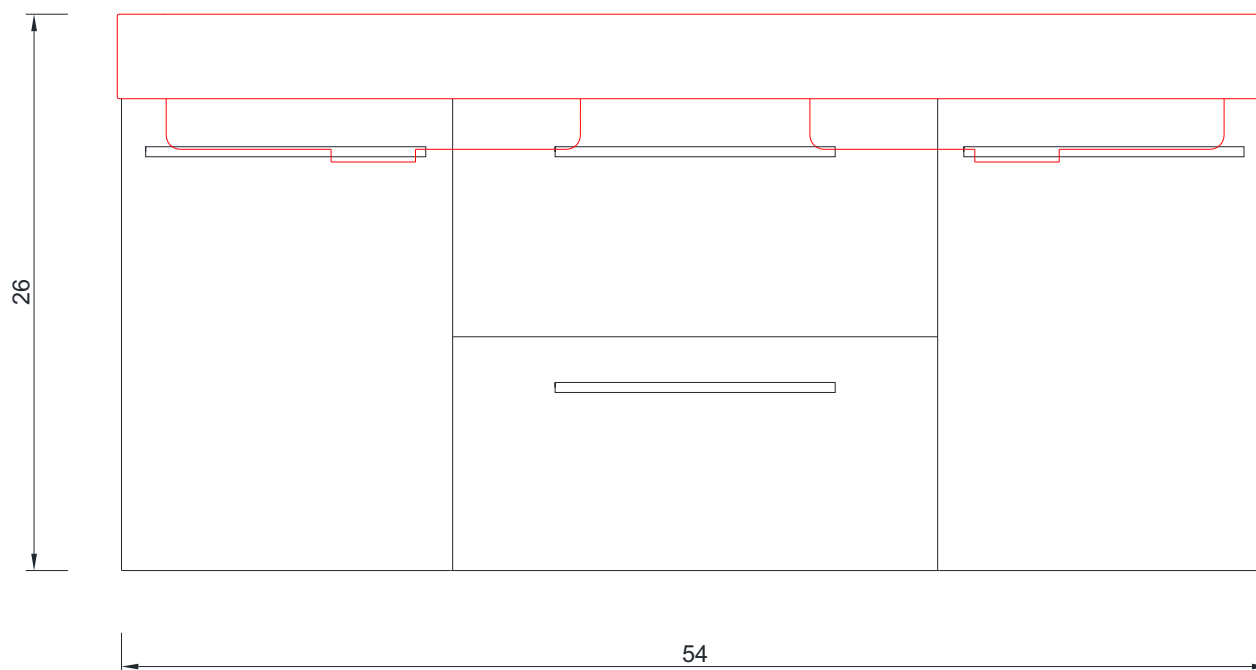

SIDE VIEW

54"

RIPLEY COLLECTION

FRONT VIEW

Vanity With Top

AT-8047-D