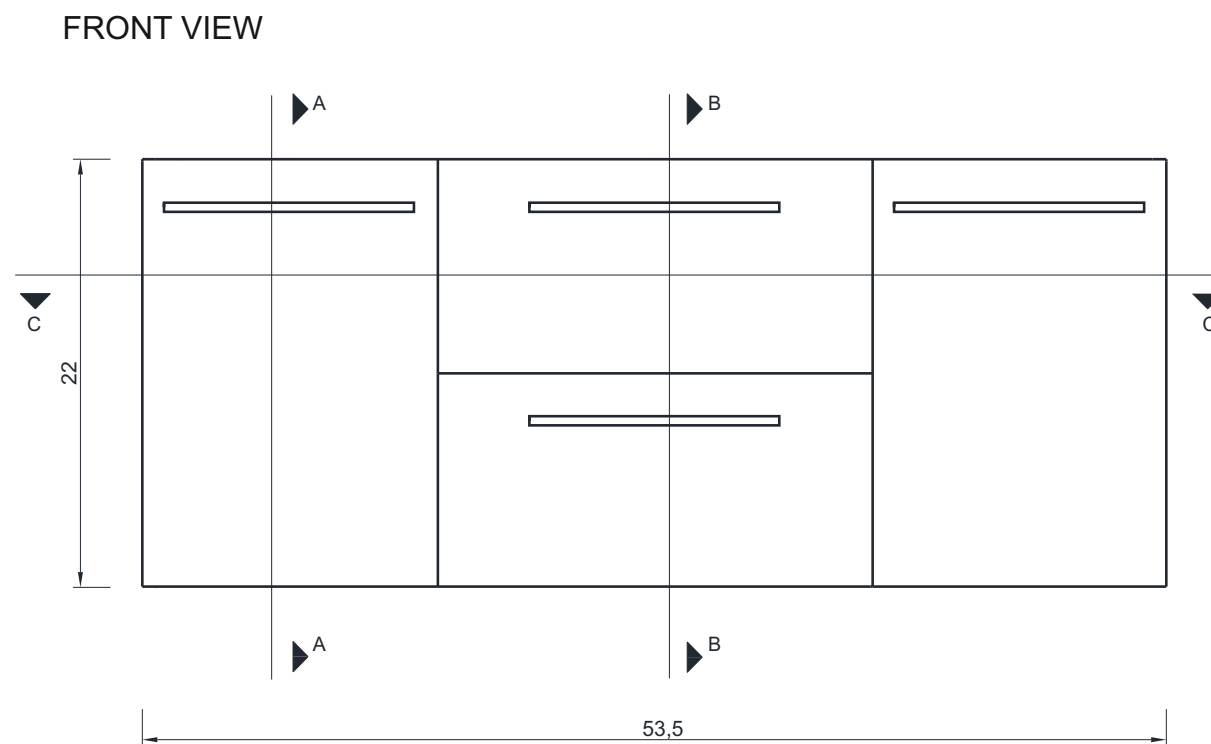

A - A SECTION

B - B SECTION

RIPLEY COLLECTION

Vanity Only

AT-8047