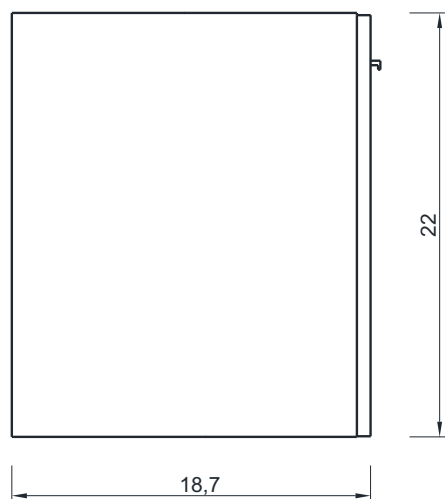

## RIPLEY COLLECTION

SIDE VIEW

A - A SECTION

B - B SECTION

Vanity Only

AT-8047

## RIPLEY COLLECTION

C - C SECTION

Vanity Only

AT-8047

54"

## RIPLEY COLLECTION

SIDE VIEW

Vanity With Top

AT-8047-D