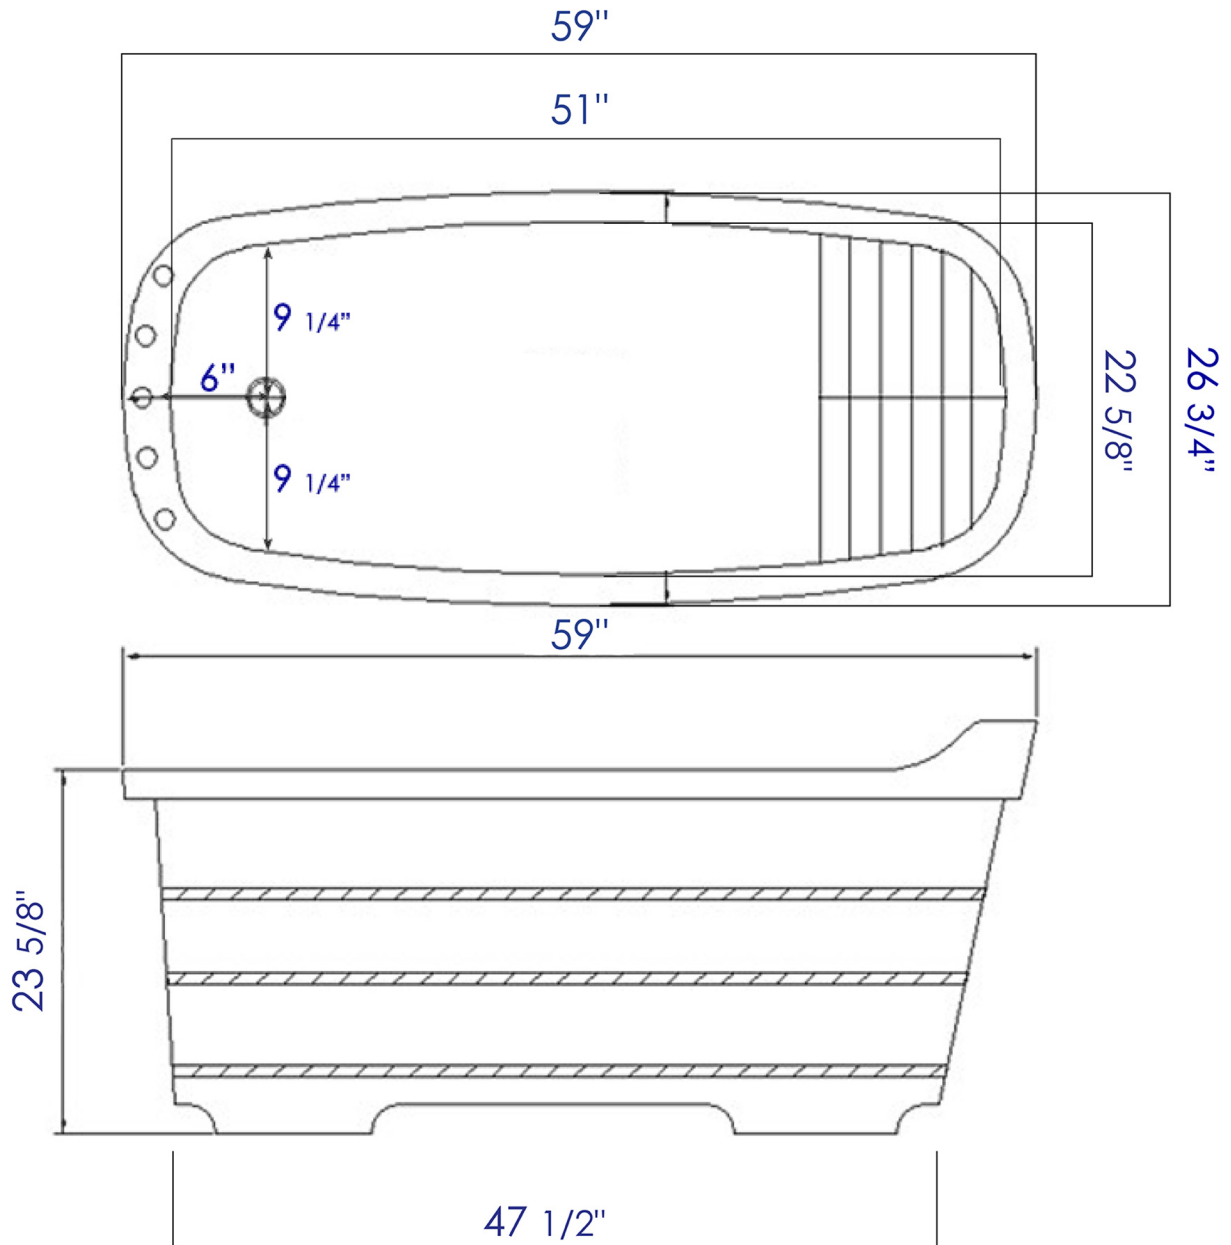

# AB1148

59" Free Standing Wooden Bathtub with Tub Filler

**Note:** All product dimensions are approximate and should be verified on site prior to installation.  
Visit [www.ALFIbrand.com](http://www.ALFIbrand.com) for more information.