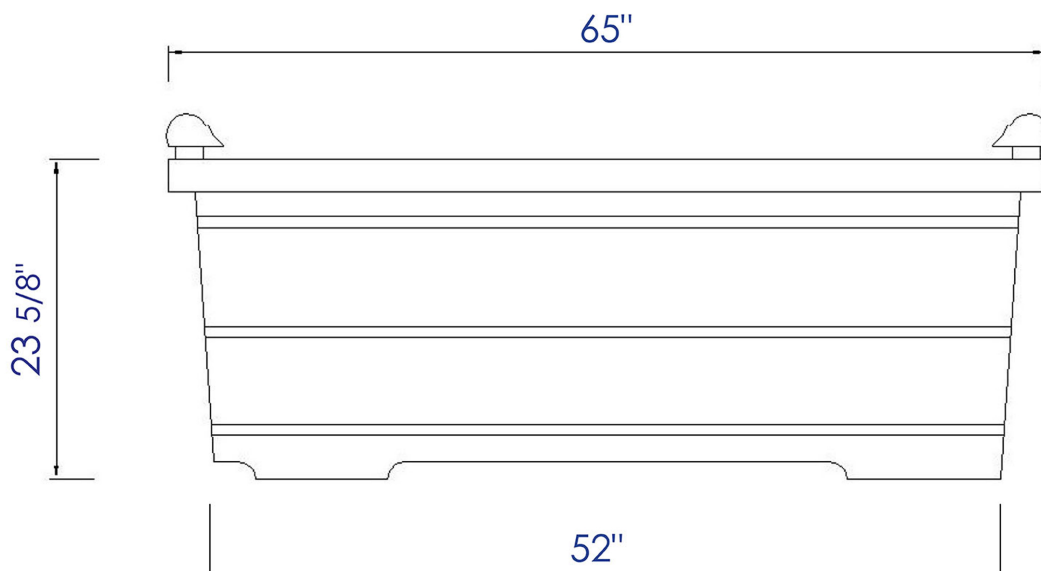

AB1130

65" 2 Person Free Standing Cedar Wooden
Bathtub with Fixtures & Headrests

Note: All product dimensions are approximate and should be verified on site prior to installation.
Visit www.ALFIbrand.com for more information.