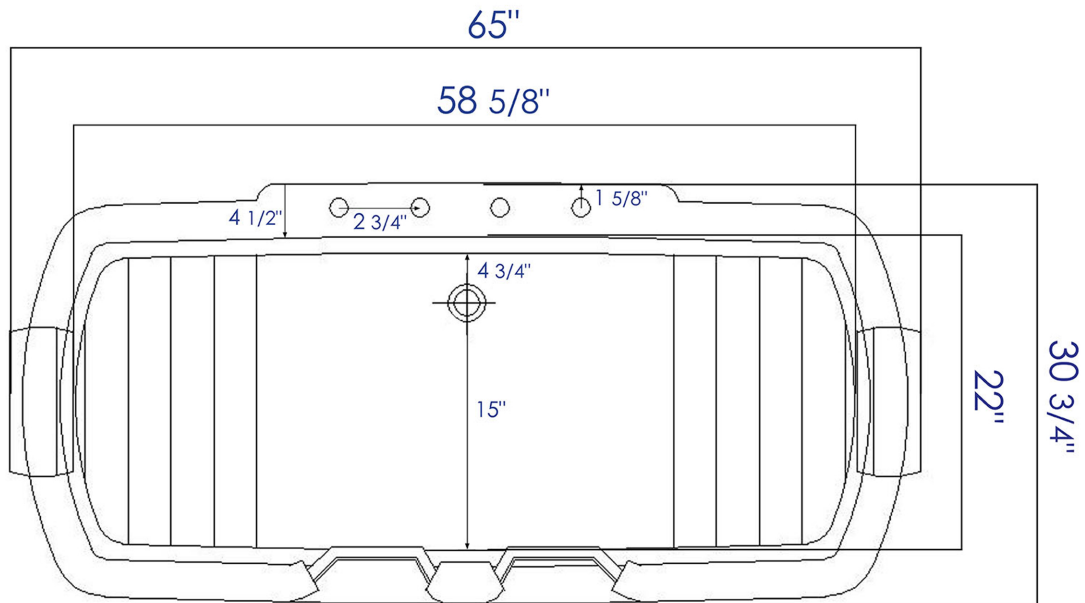

AB1130

65" 2 Person Free Standing Cedar Wooden
Bathtub with Fixtures & Headrests

Note: All product dimensions are approximate and should be verified on site prior to installation.
Visit www.ALFIbrand.com for more information.