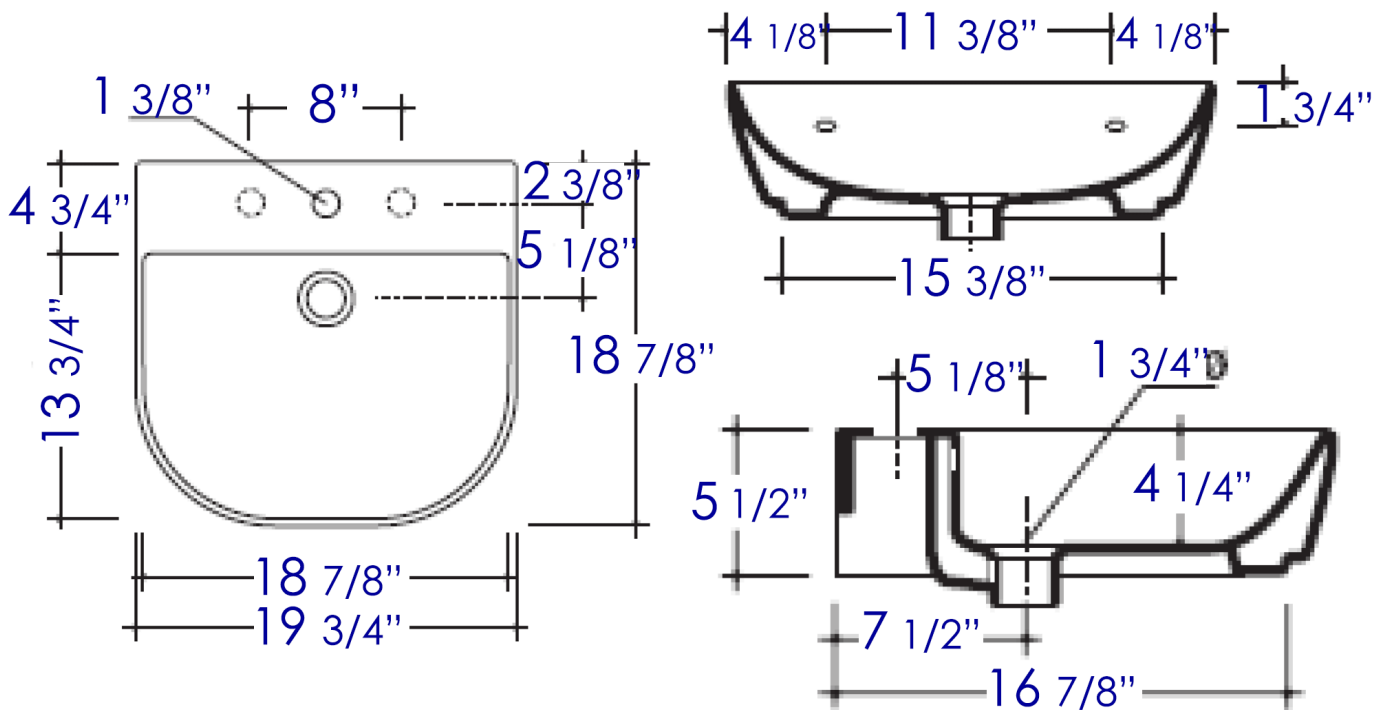

# AB110

20 inch White D Bowl Porcelain Wall Mounted Bath Sink

**Note:** All product dimensions are approximate and should be verified on site prior to installation.  
Visit [www.ALFIbrand.com](http://www.ALFIbrand.com) for more information.