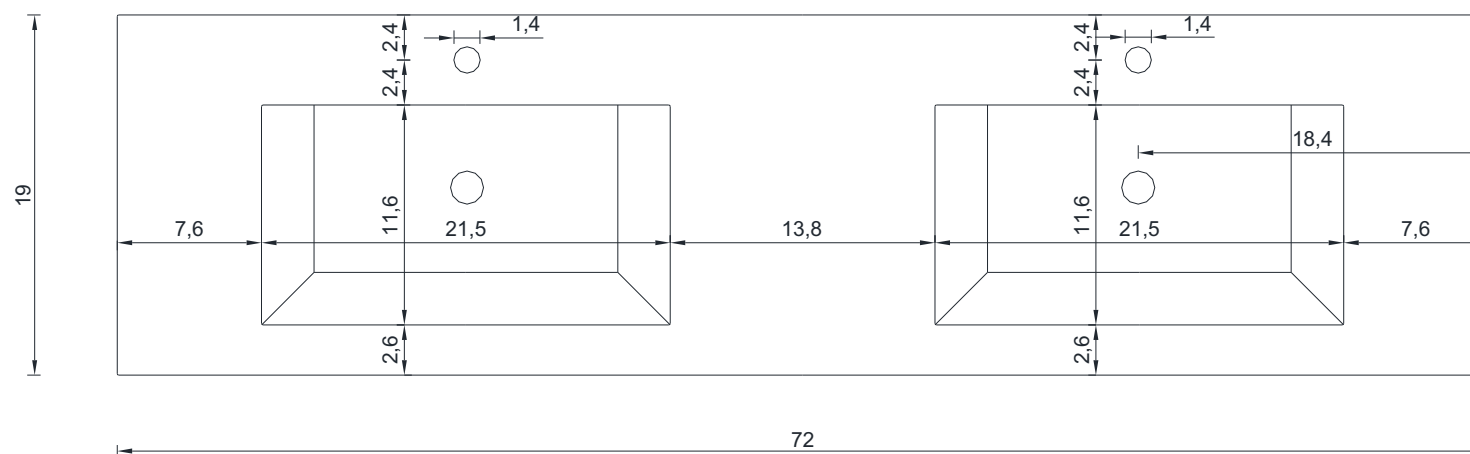

PATERNO COLLECTION

TOP VIEW

Vanity With Top

AB-MOF72D