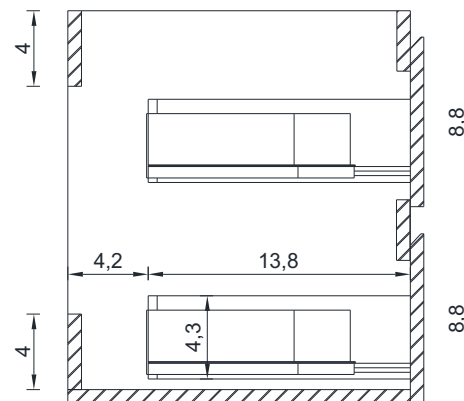

Vanity Only

AB-MOF72D

ALYA
Bath