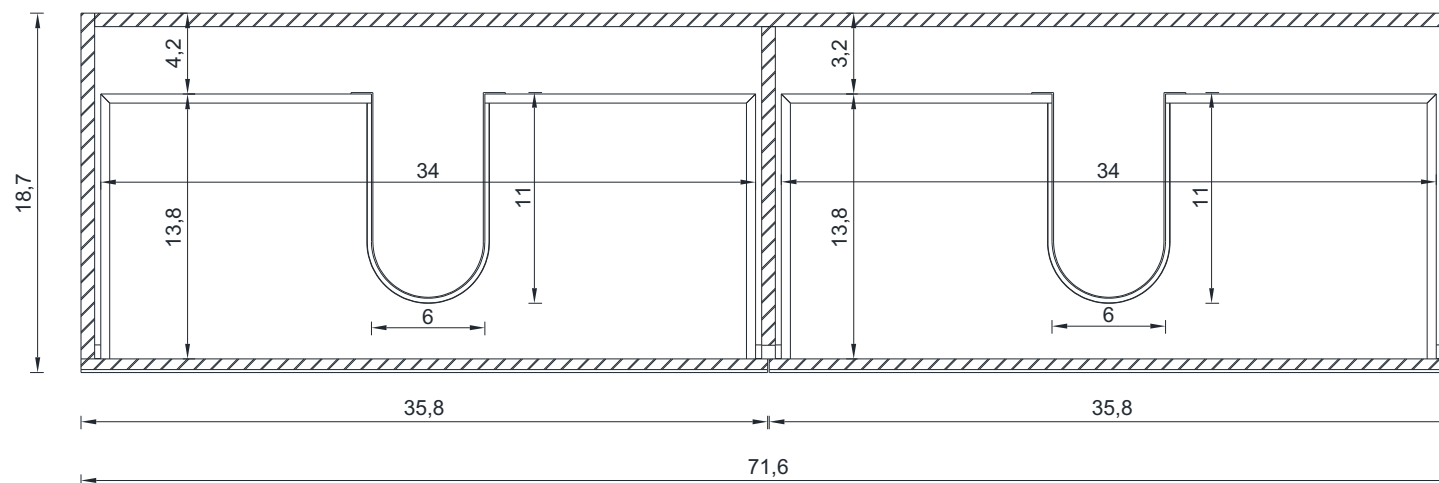

FRONT VIEW

PATERNO COLLECTION

B-B SECTION

Vanity Only

AB-MOF72D