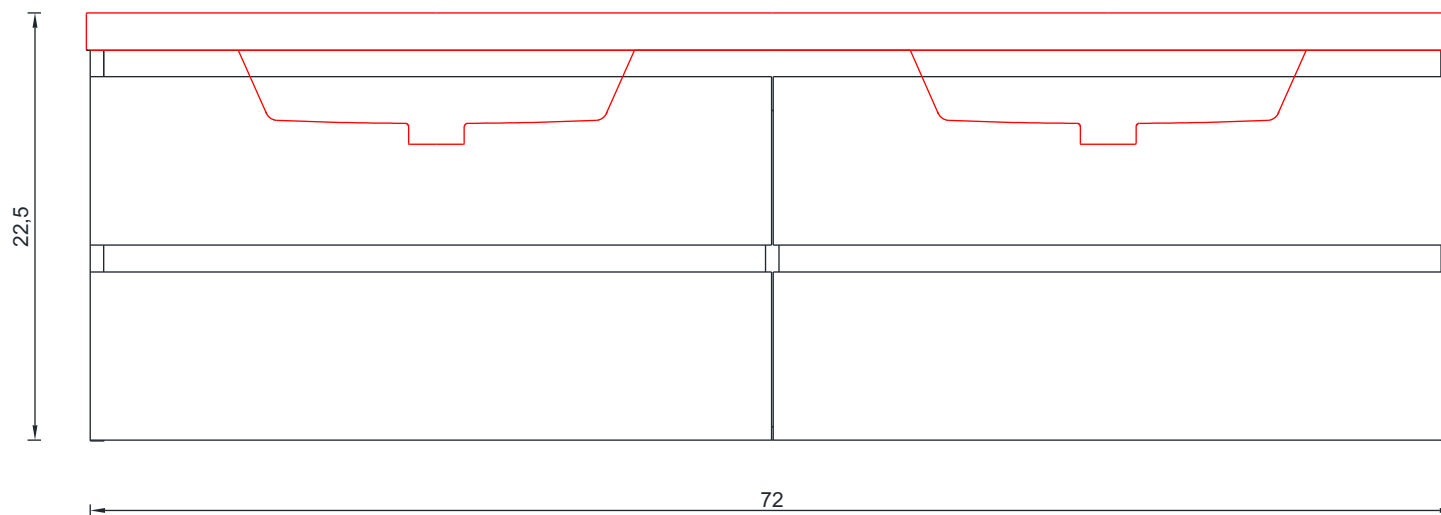

72"

PATERNO COLLECTION

Vanity With Top

AB-MOF72D

ALYA
Bath