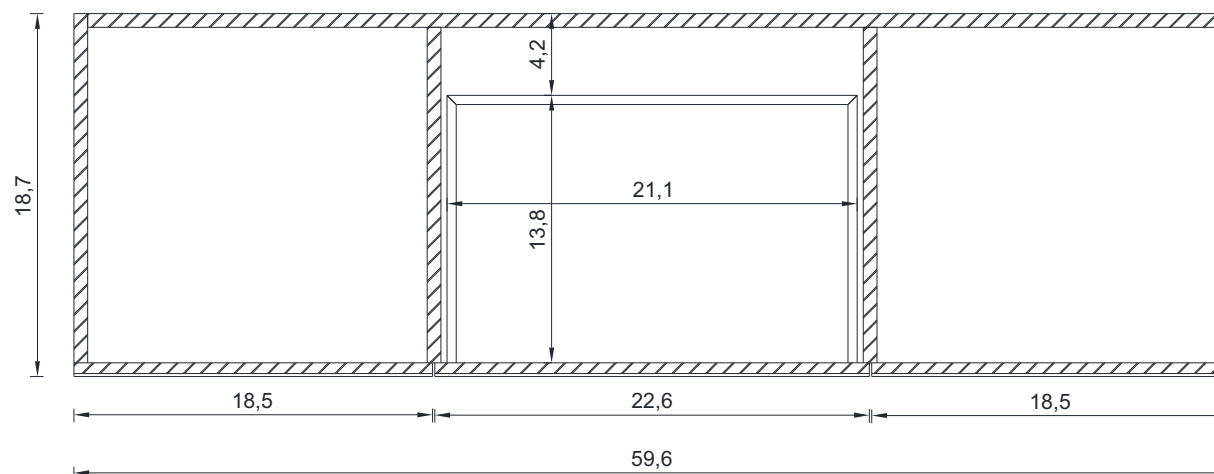

PATERNO COLLECTION

Vanity Only

AB-MOF60D