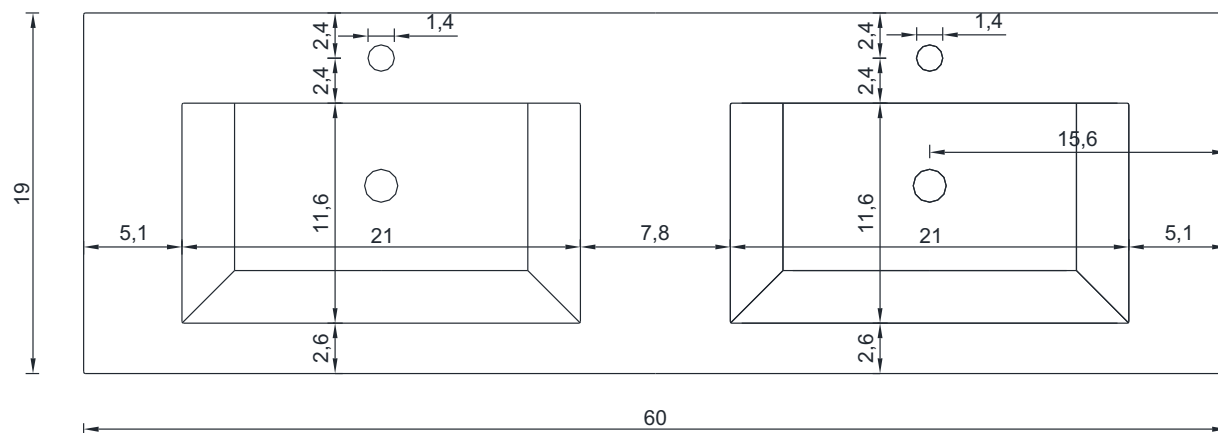

PATERNO COLLECTION

TOP VIEW

Vanity With Top

AB-MOF60D