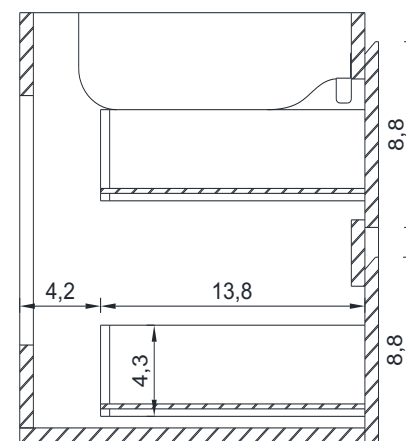

## PATERNO COLLECTION

SIDE VIEW

A-A SECTION

B-B SECTION

Vanity Only

AB-MOF60D