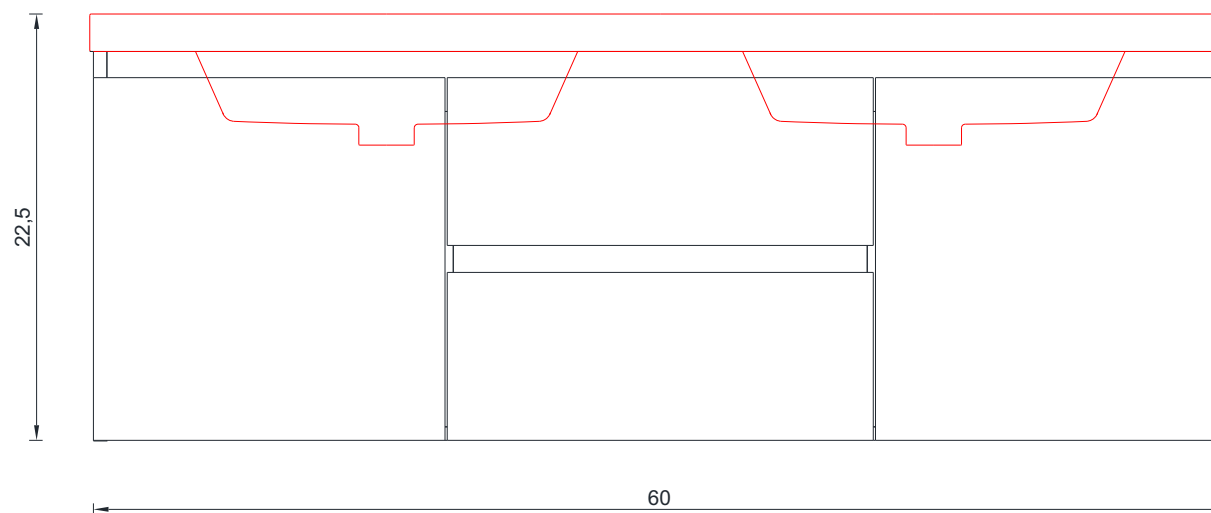

60"

PATERNO COLLECTION

FRONT VIEW

Vanity With Top

AB-MOF60D

ALYA
Bath