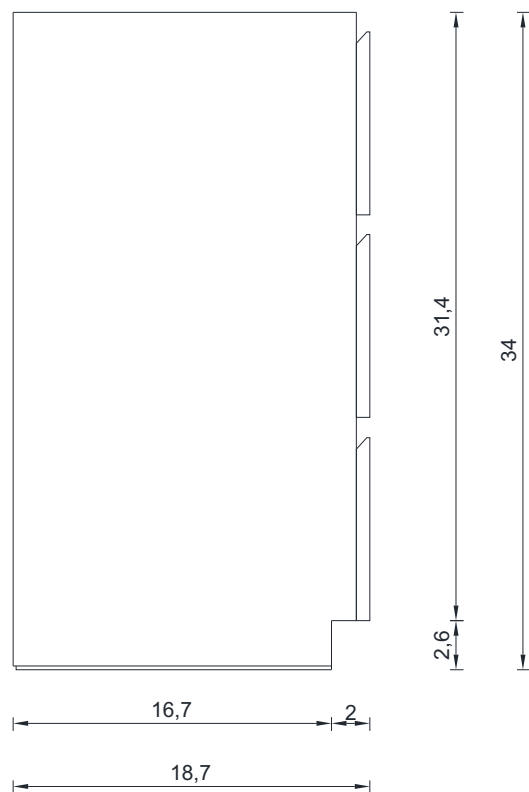

PATERNO COLLECTION

FRONT VIEW

Vanity Only

AB-MOA84

PATERNO COLLECTION

SIDE VIEW

A-A SECTION

Vanity Only

AB-MOA84

PATERNO COLLECTION

B-B SECTION

Vanity Only

AB-MOA84

84"

PATERNO COLLECTION

FRONT VIEW

TOP VIEW

Vanity With Top

AB-MOA84