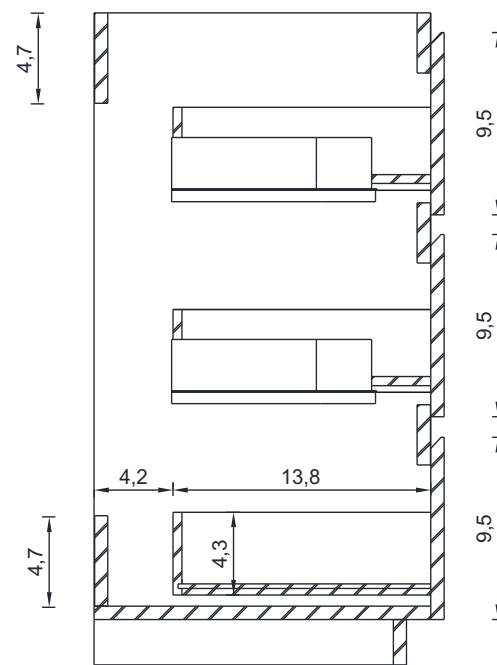

A-A SECTION