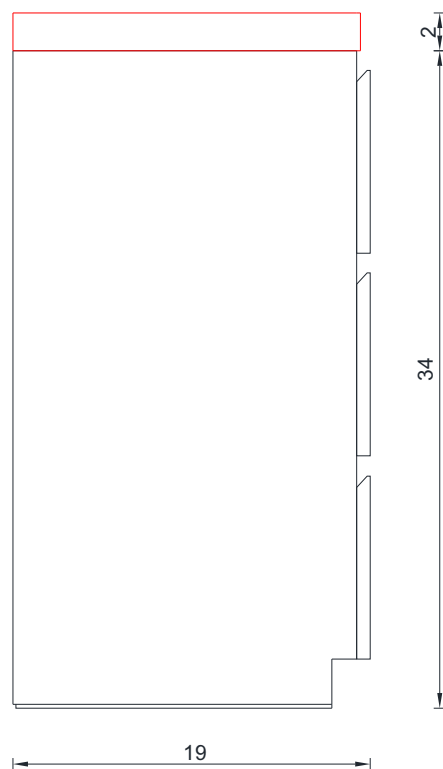

AB-MOA84

PATERNO COLLECTION

B-B SECTION

Vanity Only

AB-MOA84

84"

PATERNO COLLECTION

FRONT VIEW

Vanity With Top

AB-MOA84

ALYA
Bath

PATERNO COLLECTION

SIDE VIEW

Vanity With Top

AB-MOA84

PATERNO COLLECTION