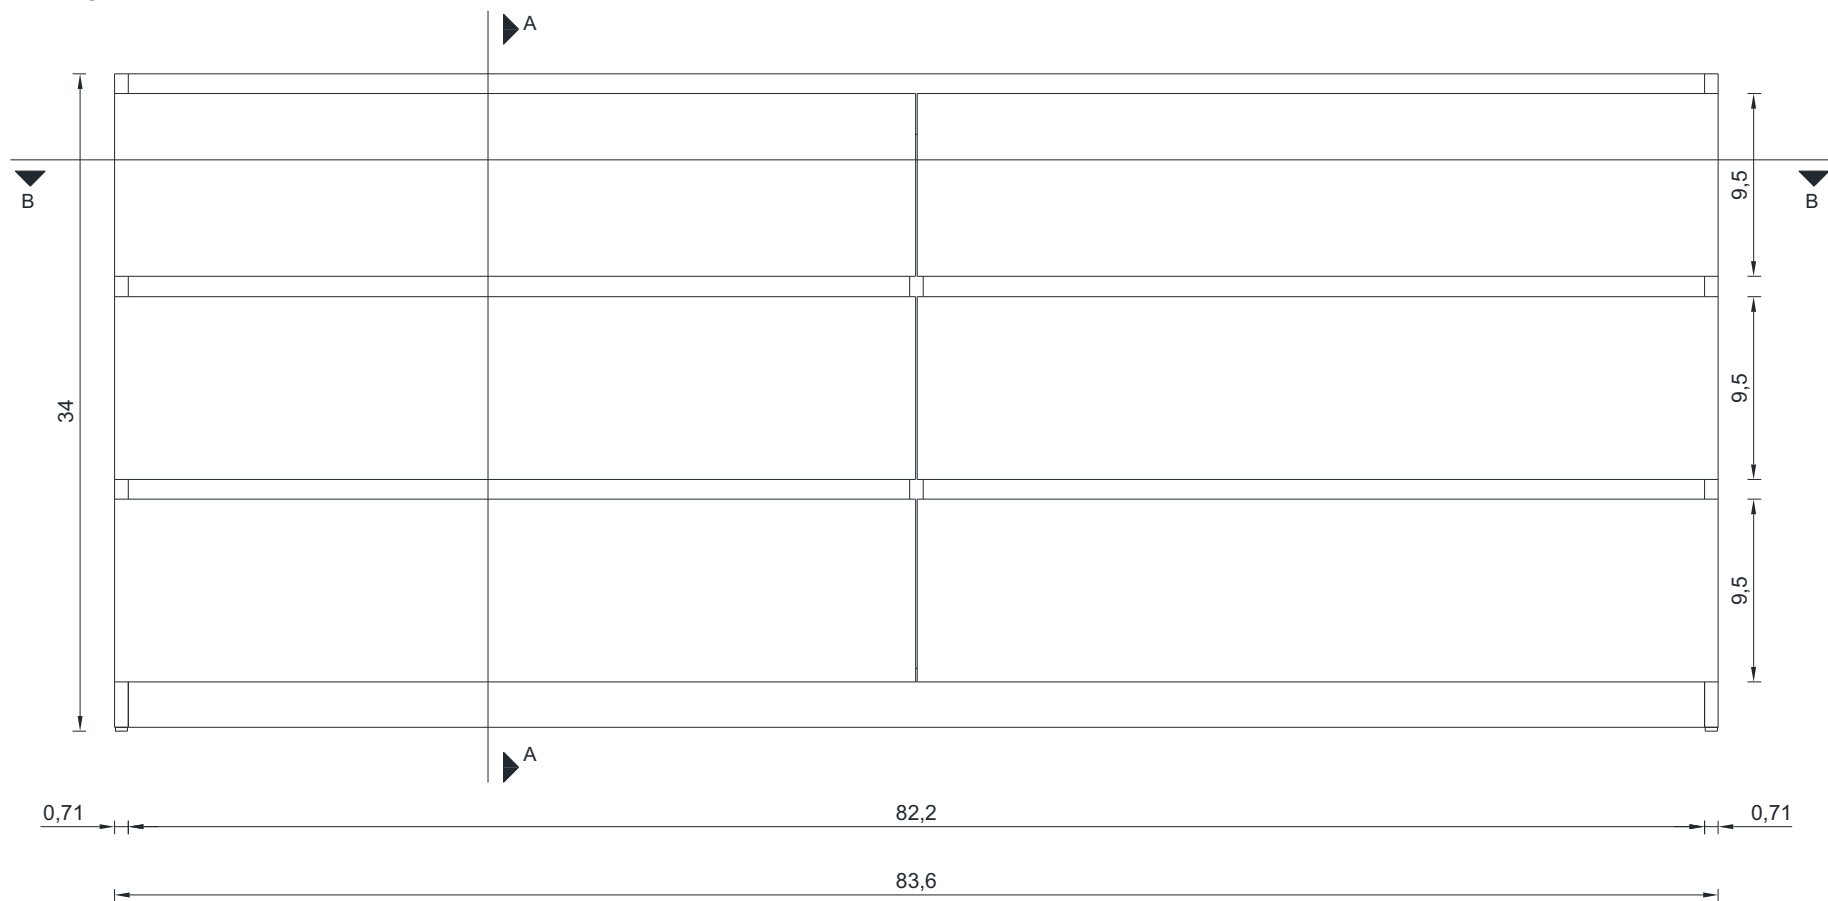

PATERNO COLLECTION

FRONT VIEW

Vanity Only

AB-MOA84