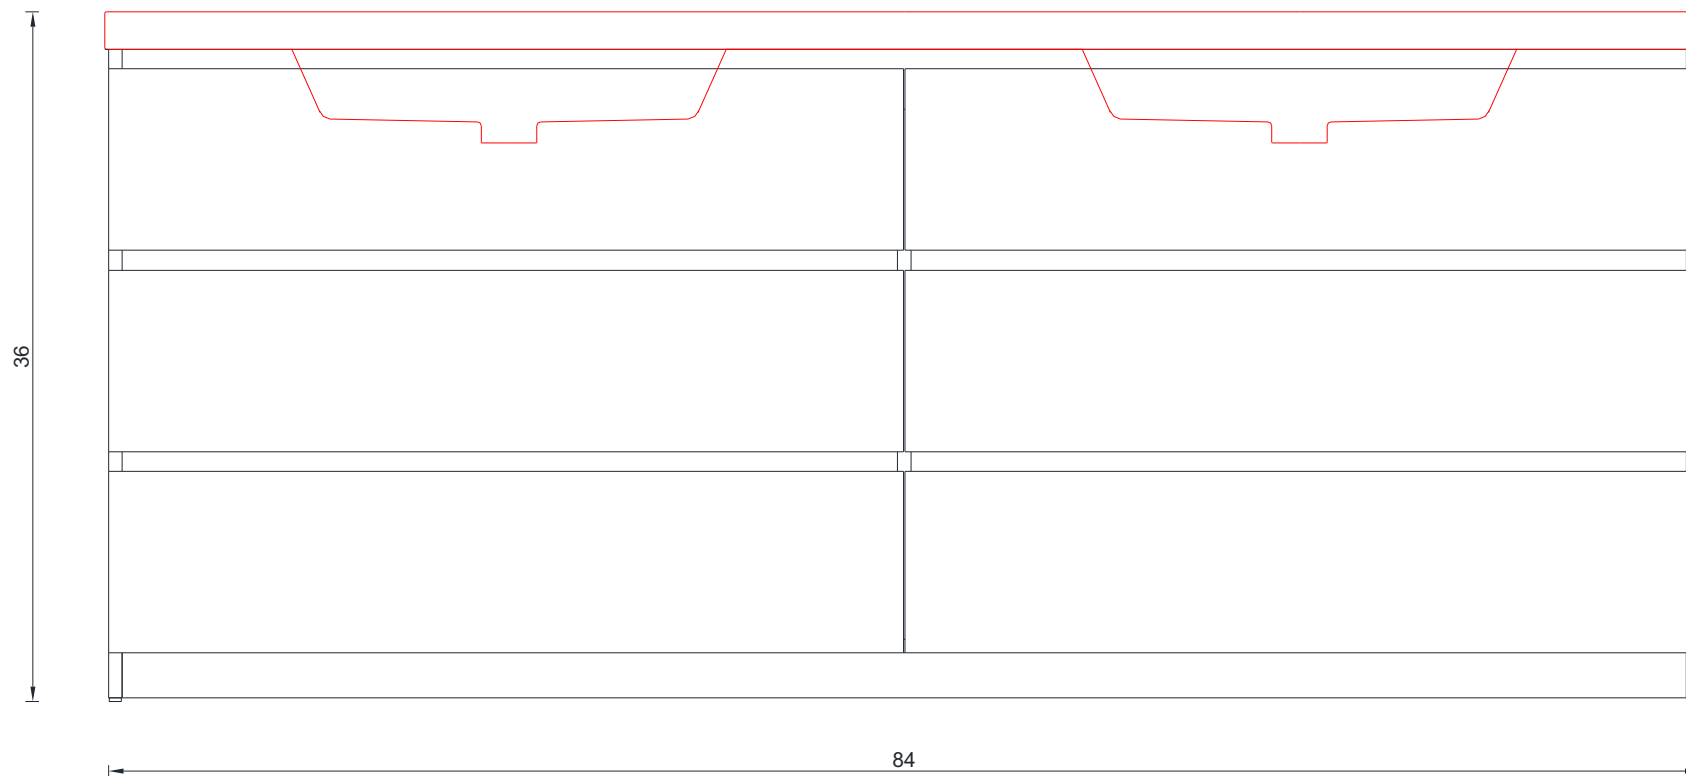

AB-MOA84

PATERNO COLLECTION

B-B SECTION

Vanity Only

AB-MOA84

84"

PATERNO COLLECTION

FRONT VIEW

TOP VIEW

Vanity With Top

AB-MOA84