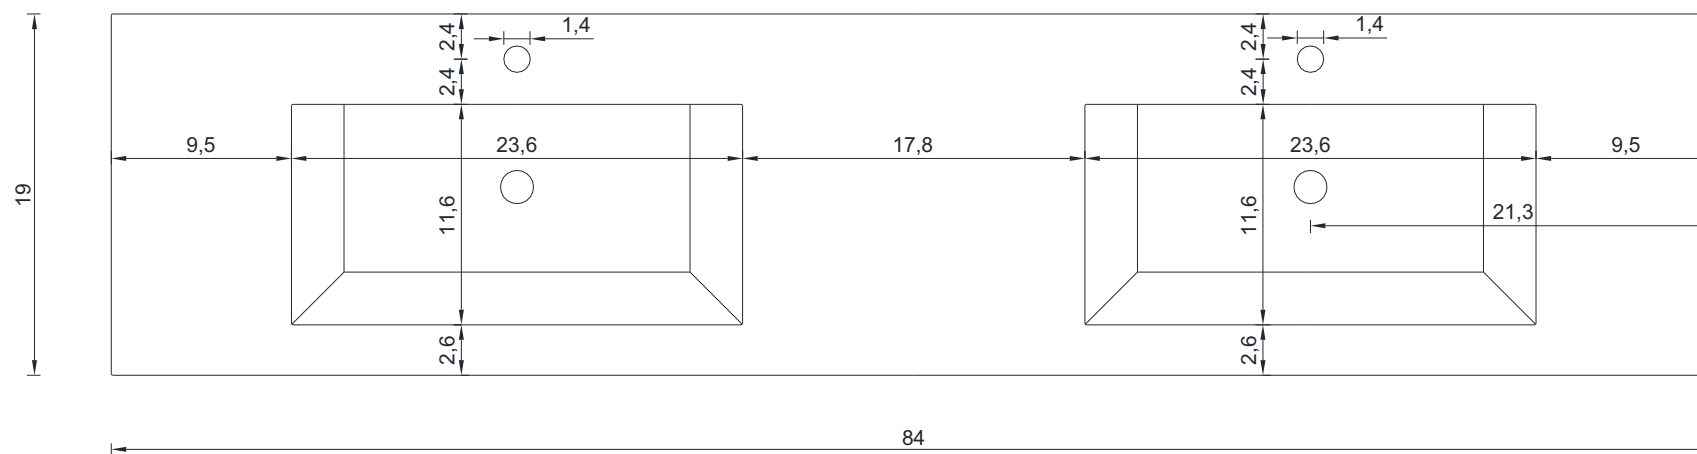

TOP VIEW

Vanity With Top

AB-MOA84