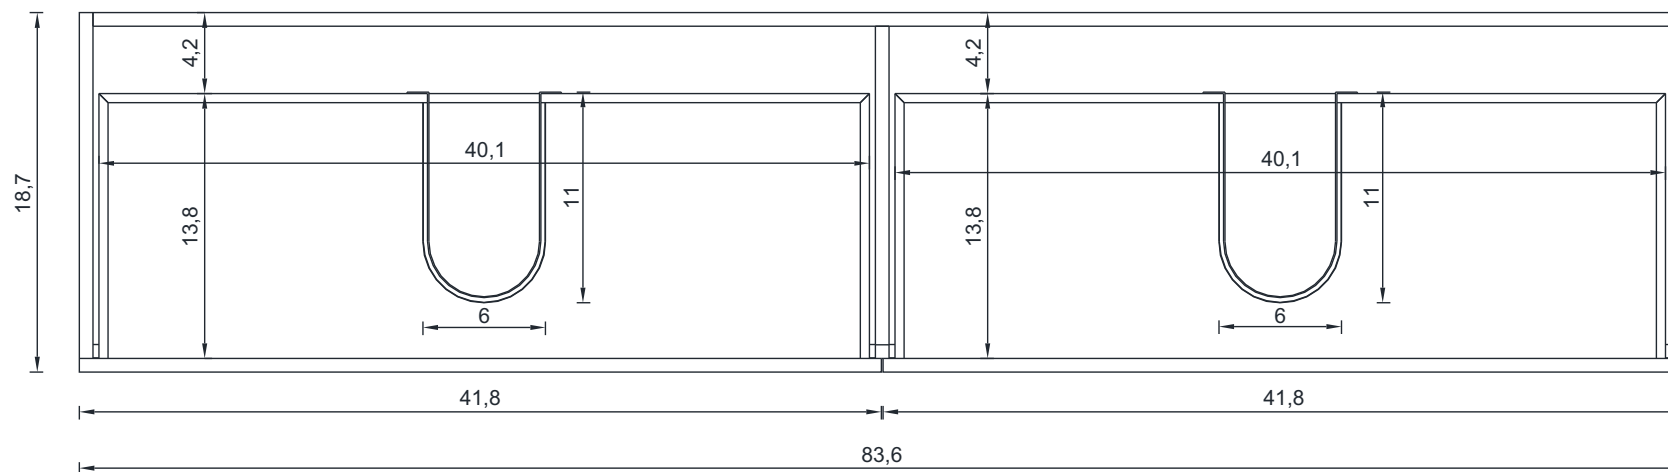

PATERNO COLLECTION

FRONT VIEW

Vanity Only

AB-MOA84

PATERNO COLLECTION

SIDE VIEW

A-A SECTION

Vanity Only

AB-MOA84

PATERNO COLLECTION

B-B SECTION

Vanity Only

AB-MOA84

84"

PATERNO COLLECTION

FRONT VIEW