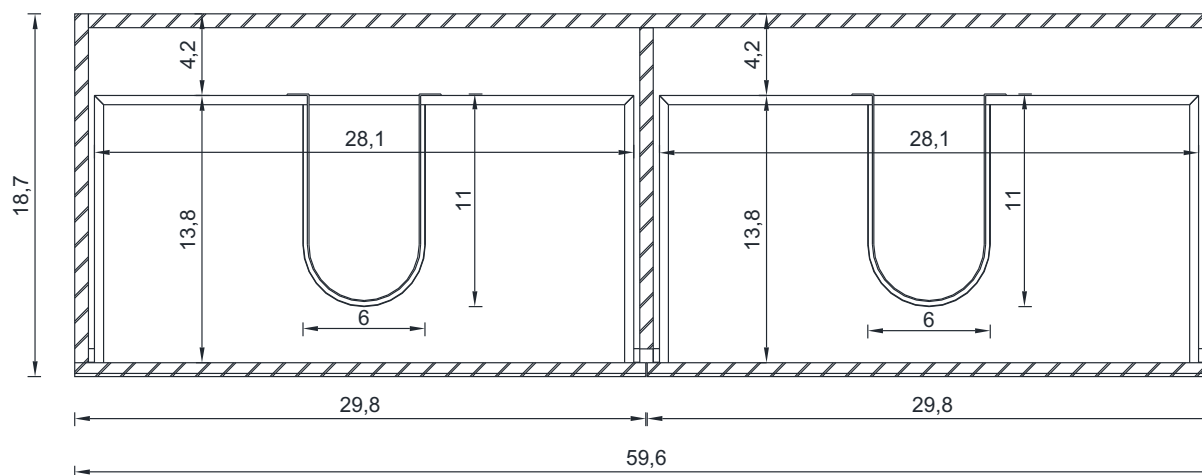

PATERNO COLLECTION

B-B SECTION

Vanity Only

AB-MOA60D