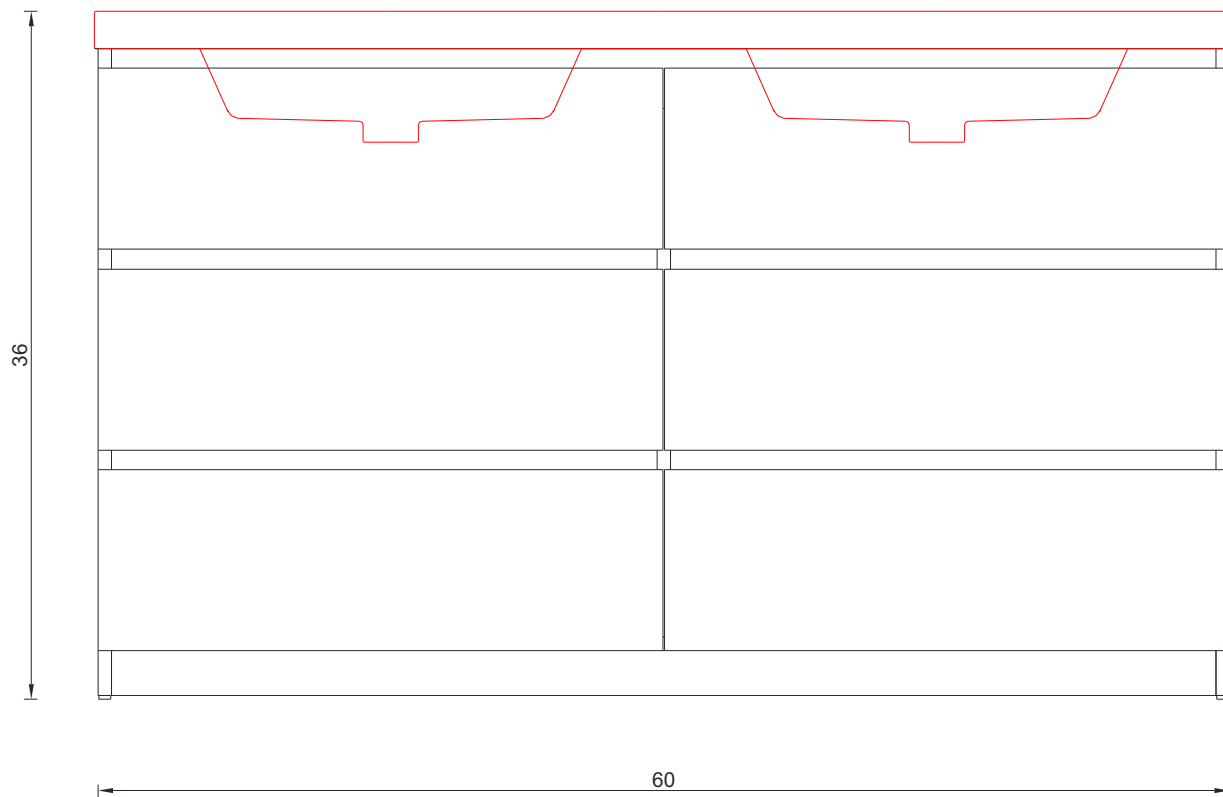

60"

PATERNO COLLECTION

FRONT VIEW

Vanity With Top

AB-MOA60D

ALYA
Bath