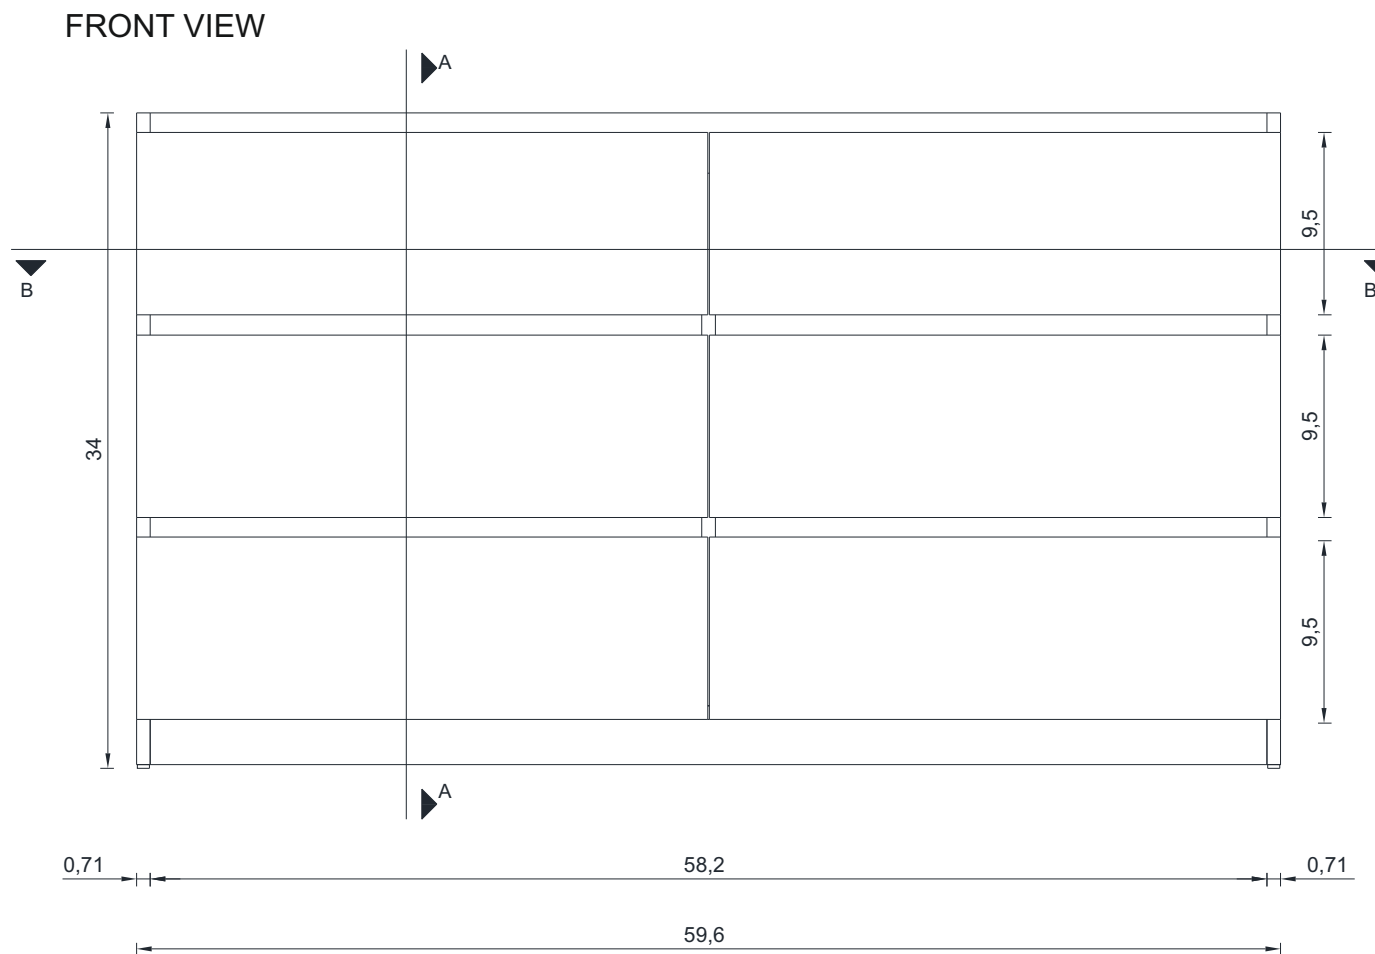

60"

PATERNO COLLECTION

Vanity Only

AB-MOA60D