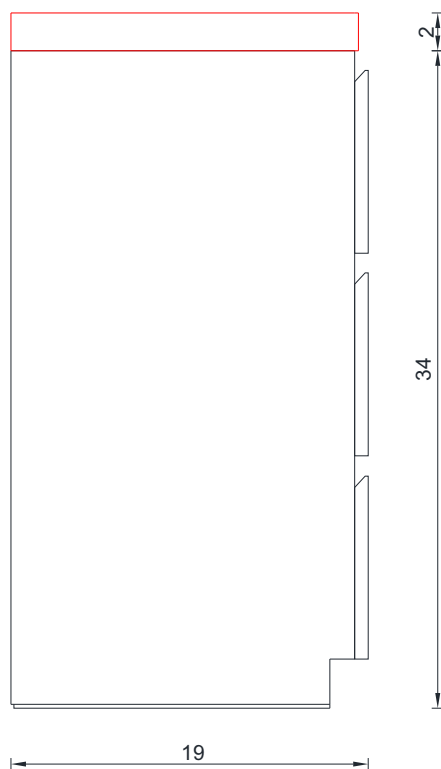

60"

PATERNO COLLECTION

SIDE VIEW

Vanity With Top

AB-MOA60D