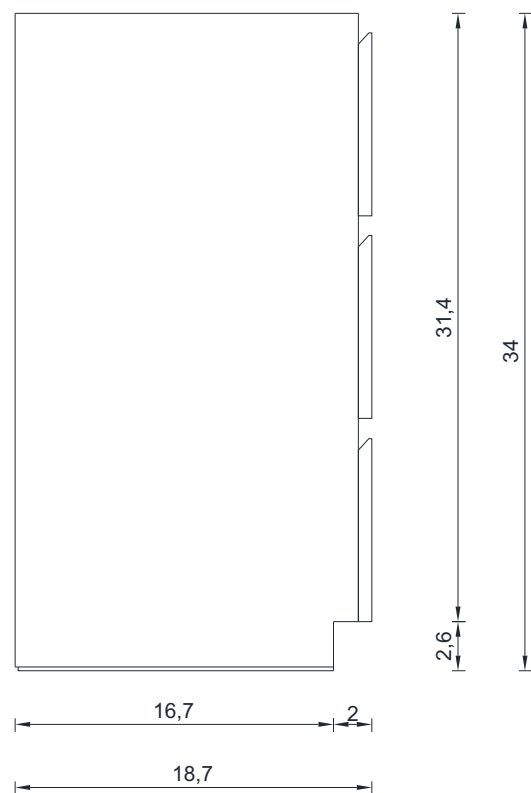

60"

## PATERNO COLLECTION

SIDE VIEW

A-A SECTION

Vanity Only

AB-MOA60D