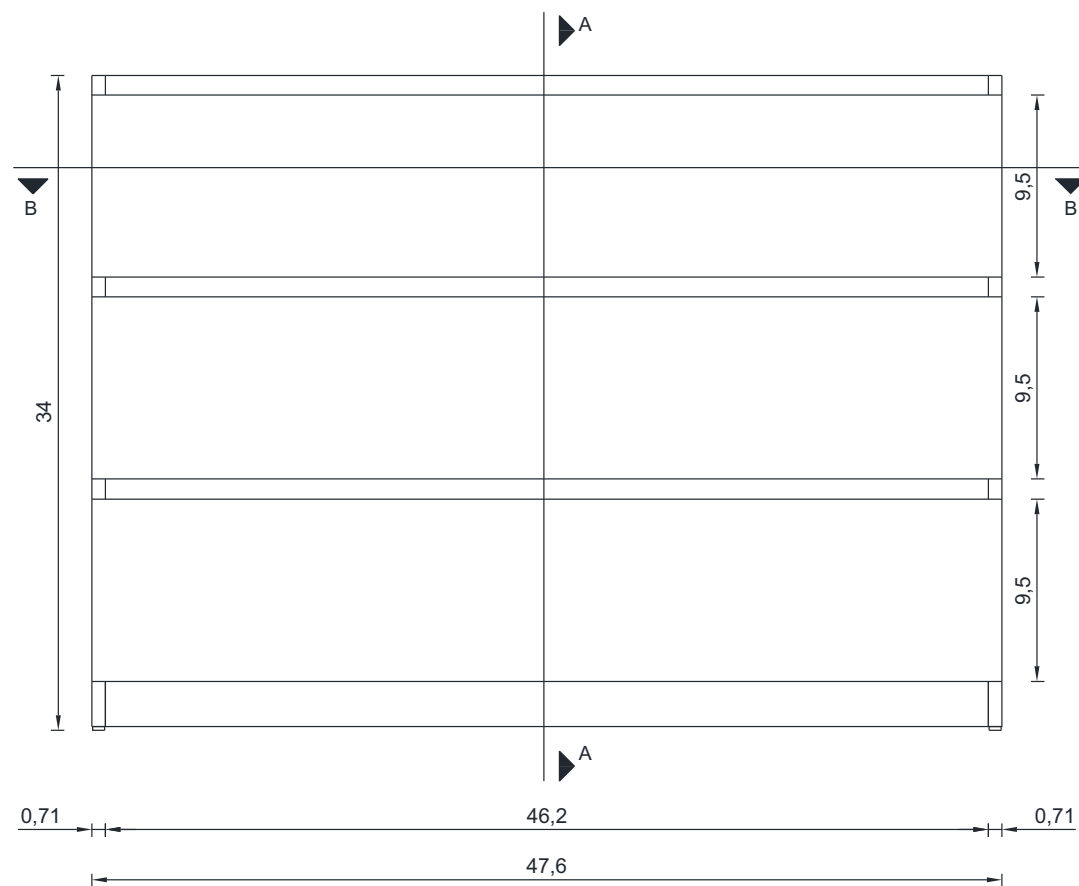

PATERNO COLLECTION

FRONT VIEW

Vanity Only

AB-MOA48

PATERNO COLLECTION

SIDE VIEW

A-A SECTION

Vanity Only

AB-MOA48

PATERNO COLLECTION

B-B SECTION

Vanity Only

AB-MOA48

PATERNO COLLECTION

FRONT VIEW

Vanity With Top