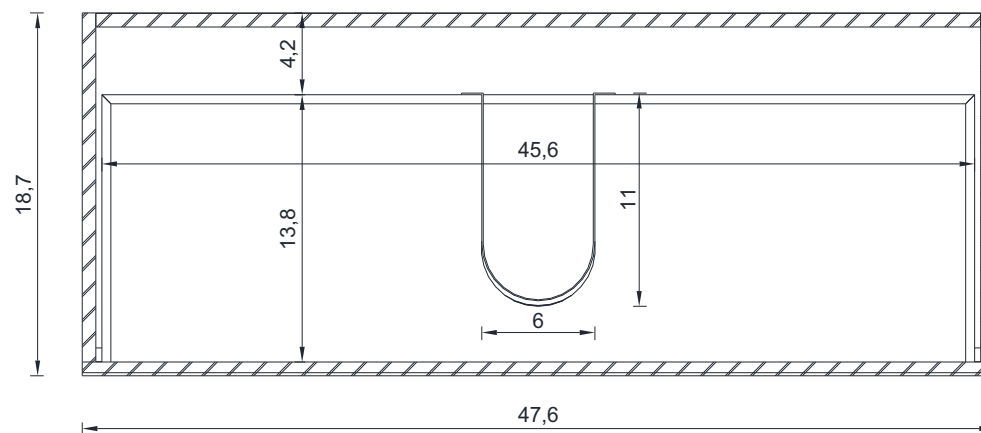

PATERNO COLLECTION

FRONT VIEW

Vanity Only

AB-MOA48

PATERNO COLLECTION

SIDE VIEW

A-A SECTION

Vanity Only

AB-MOA48

PATERNO COLLECTION

B-B SECTION

Vanity Only

AB-MOA48

PATERNO COLLECTION

FRONT VIEW

Vanity With Top