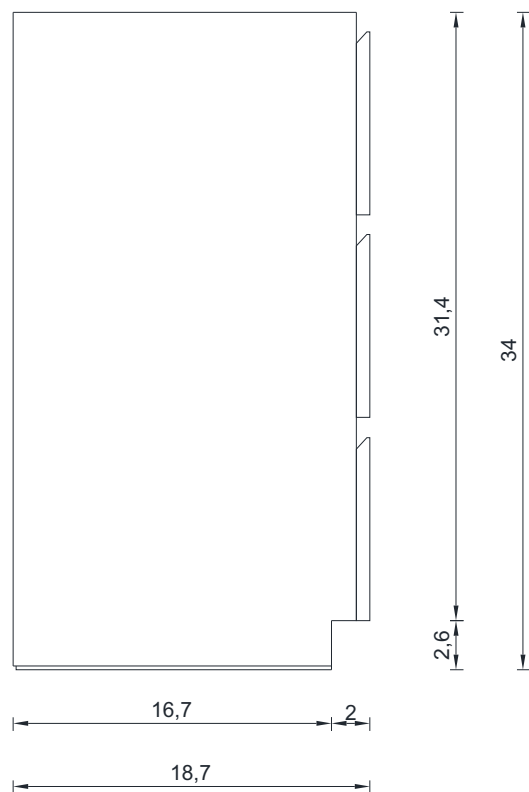

PATERNO COLLECTION

FRONT VIEW

Vanity Only

AB-MOA48

PATERNO COLLECTION

SIDE VIEW

A-A SECTION

Vanity Only

AB-MOA48

PATERNO COLLECTION

B-B SECTION

Vanity Only

AB-MOA48

PATERNO COLLECTION

FRONT VIEW

Vanity With Top

AB-MOA48

PATERNO COLLECTION

SIDE VIEW

Vanity With Top

AB-MOA48

PATERNO COLLECTION

TOP VIEW

Vanity With Top