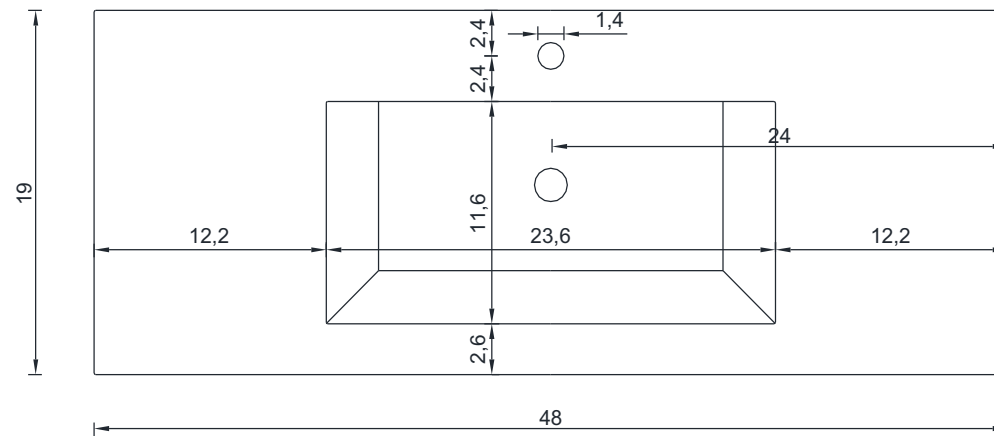

AB-MOA48

PATERNO COLLECTION

SIDE VIEW

Vanity With Top

AB-MOA48

PATERNO COLLECTION

TOP VIEW

Vanity With Top