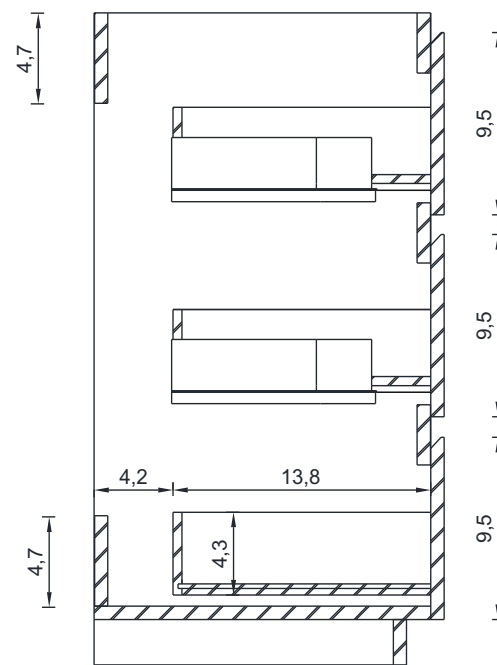

PATERNO COLLECTION

FRONT VIEW

Vanity Only

AB-MOA48

PATERNO COLLECTION

SIDE VIEW

A-A SECTION

Vanity Only

AB-MOA48

PATERNO COLLECTION

B-B SECTION

Vanity Only

AB-MOA48

PATERNO COLLECTION

FRONT VIEW

Vanity With Top