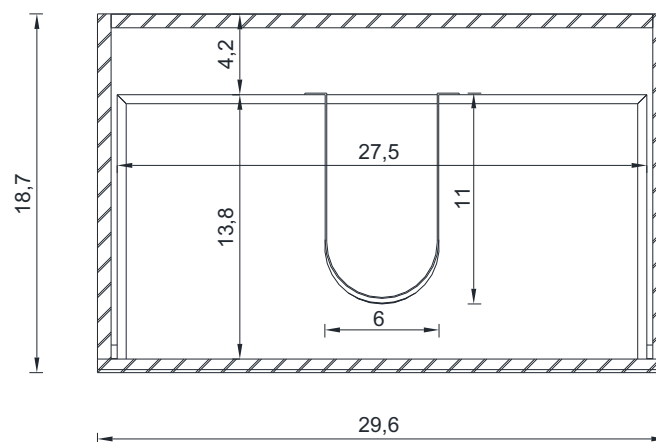

PATERNO COLLECTION

FRONT VIEW

Vanity Only

AB-MOA30

PATERNO COLLECTION

SIDE VIEW

A-A SECTION

Vanity Only

AB-MOA30

PATERNO COLLECTION

B-B SECTION

Vanity Only

AB-MOA30

30"

PATERNO COLLECTION

FRONT VIEW