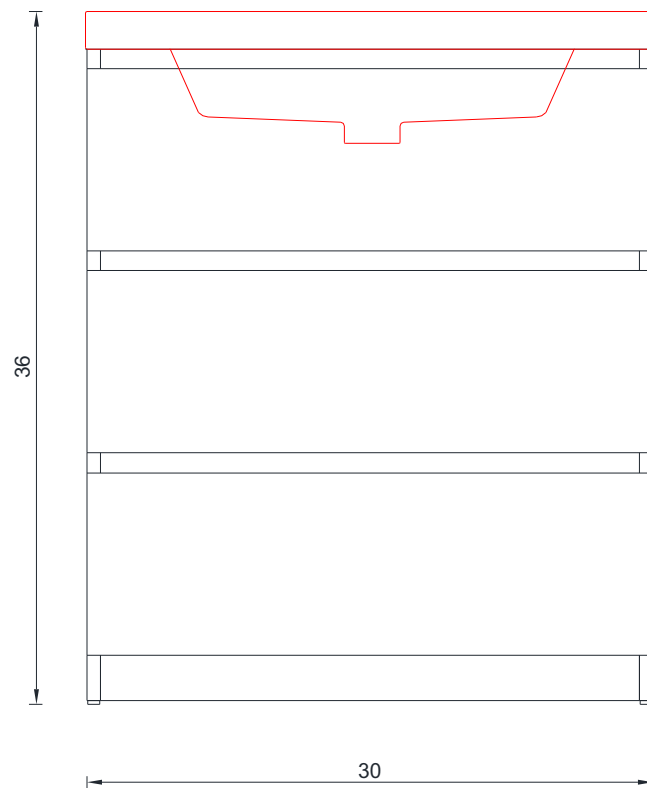

AB-MOA30

PATERNO COLLECTION

B-B SECTION

Vanity Only

AB-MOA30

30"

PATERNO COLLECTION

FRONT VIEW

Vanity With Top

AB-MOA30

ALYA
Bath

PATERNO COLLECTION

SIDE VIEW

Vanity With Top

AB-MOA30

PATERNO COLLECTION