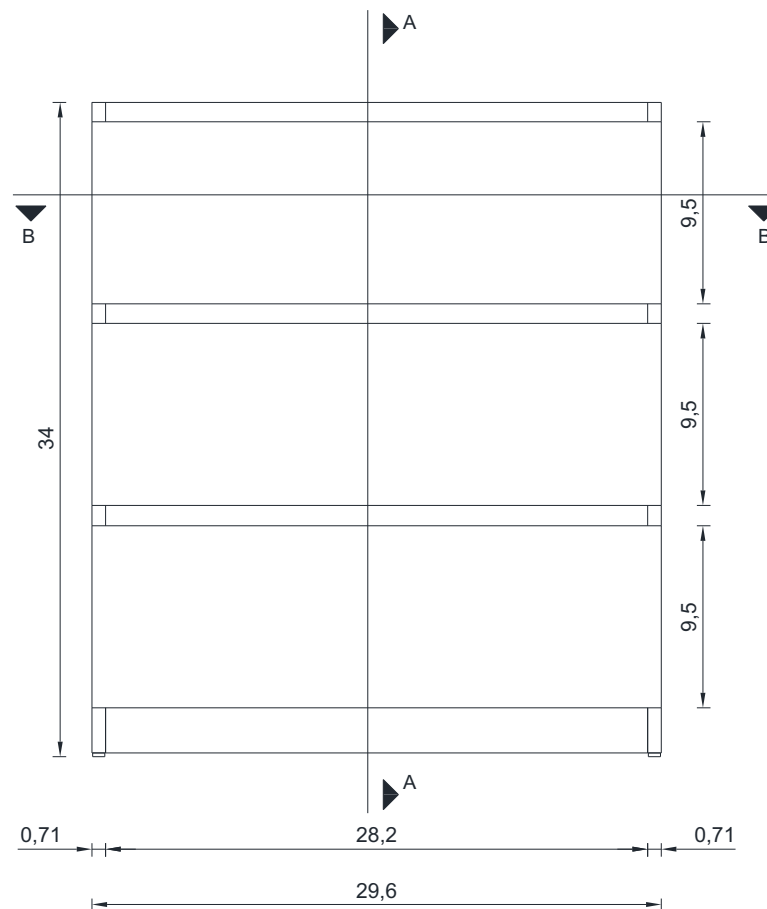

PATERNO COLLECTION

FRONT VIEW

Vanity Only

AB-MOA30

PATERNO COLLECTION

SIDE VIEW

A-A SECTION

Vanity Only

AB-MOA30

PATERNO COLLECTION

B-B SECTION

Vanity Only

AB-MOA30

30"

PATERNO COLLECTION

FRONT VIEW

TOP VIEW

Vanity With Top

AB-MOA30