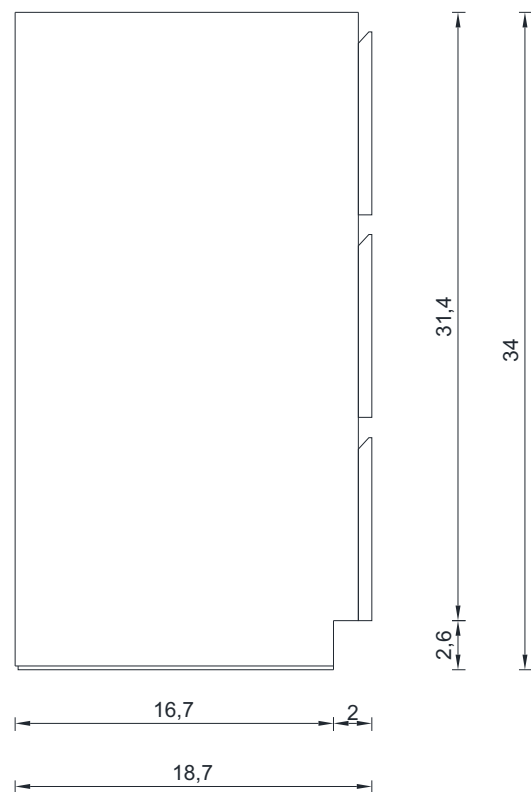

PATERNO COLLECTION

FRONT VIEW

Vanity Only

AB-MOA30

PATERNO COLLECTION

SIDE VIEW

A-A SECTION

Vanity Only

AB-MOA30

PATERNO COLLECTION

B-B SECTION

Vanity Only

AB-MOA30

30"

PATERNO COLLECTION

FRONT VIEW

TOP VIEW

Vanity With Top

AB-MOA30