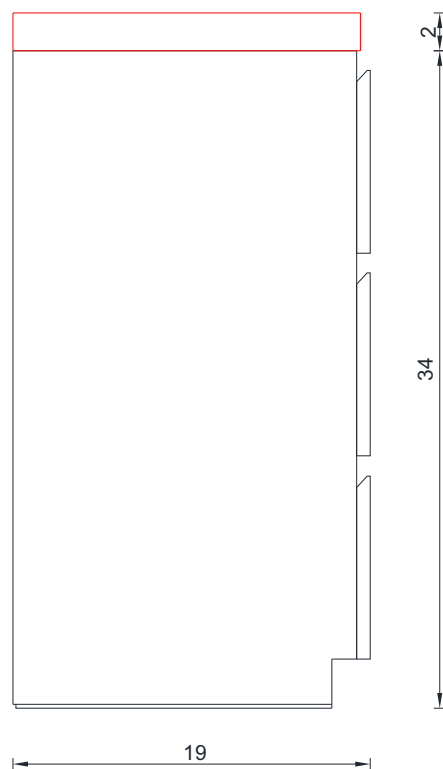

AB-MOA30

PATERNO COLLECTION

B-B SECTION

Vanity Only

AB-MOA30

30"

PATERNO COLLECTION

FRONT VIEW

Vanity With Top

AB-MOA30

ALYA
Bath

PATERNO COLLECTION

SIDE VIEW

Vanity With Top

AB-MOA30

PATERNO COLLECTION