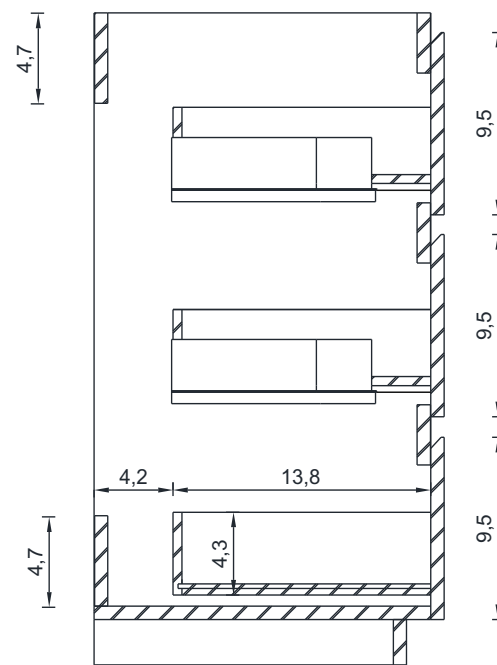

PATERNO COLLECTION

FRONT VIEW

Vanity Only

AB-MOA30

PATERNO COLLECTION

SIDE VIEW

A-A SECTION

Vanity Only

AB-MOA30

PATERNO COLLECTION

B-B SECTION

Vanity Only

AB-MOA30

30"

PATERNO COLLECTION

FRONT VIEW

TOP VIEW

Vanity With Top

AB-MOA30