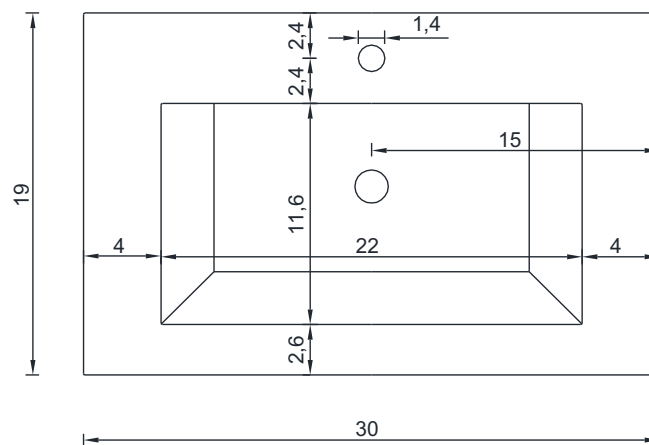

PATERNO COLLECTION

Vanity With Top

AB-MOA30