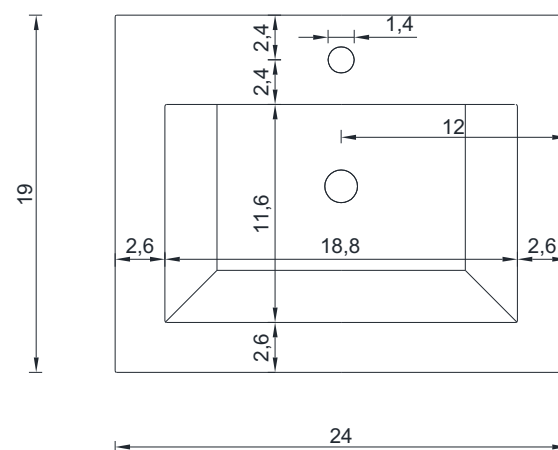

PATERNO COLLECTION

SIDE VIEW

Vanity With Top

AB-MOA24

PATERNO COLLECTION

TOP VIEW

Vanity With Top

AB-MOA24