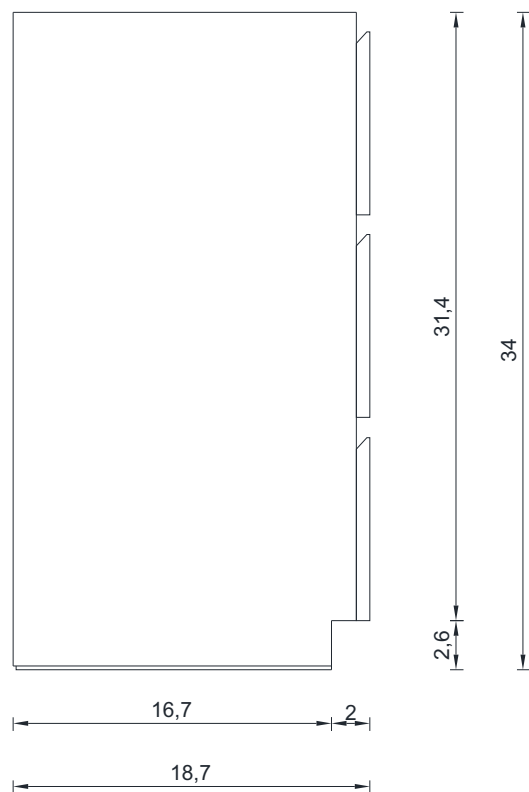

PATERNO COLLECTION

Vanity Only

AB-MOA24

PATERNO COLLECTION

SIDE VIEW

A-A SECTION

Vanity Only

AB-MOA24

PATERNO COLLECTION

B-B SECTION

Vanity Only

AB-MOA24

PATERNO COLLECTION

FRONT VIEW

Vanity With Top

AB-MOA24

PATERNO COLLECTION

SIDE VIEW

Vanity With Top

AB-MOA24

PATERNO COLLECTION

TOP VIEW

Vanity With Top

AB-MOA24