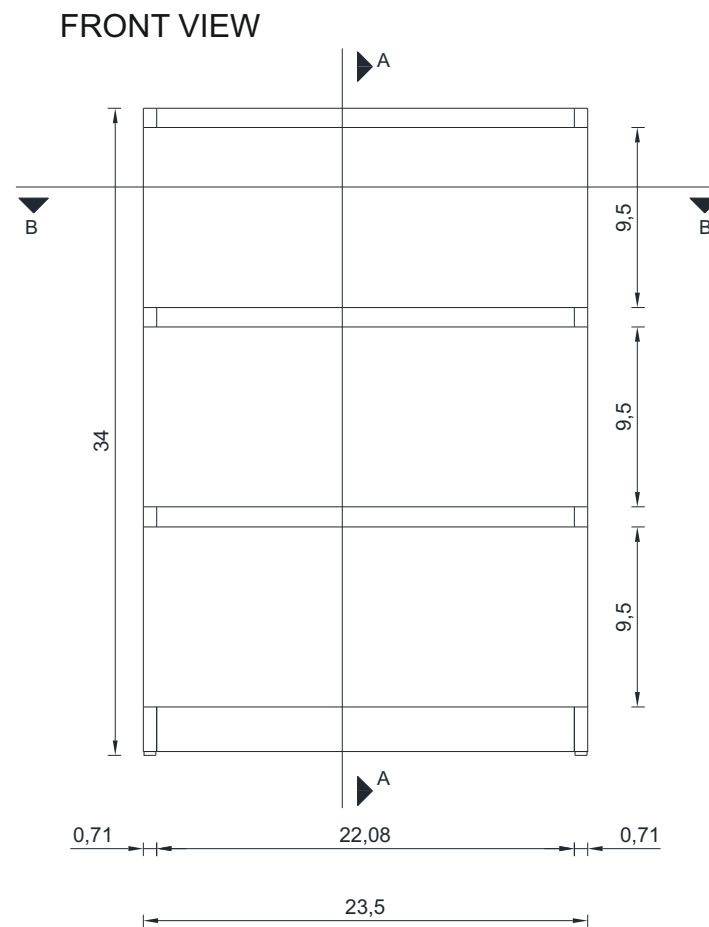

PATERNO COLLECTION

Vanity Only

AB-MOA24

PATERNO COLLECTION

SIDE VIEW

A-A SECTION

Vanity Only

AB-MOA24

PATERNO COLLECTION

B-B SECTION

Vanity Only

AB-MOA24

PATERNO COLLECTION

FRONT VIEW

Vanity With Top

AB-MOA24

PATERNO COLLECTION

SIDE VIEW

Vanity With Top

AB-MOA24

PATERNO COLLECTION

TOP VIEW

Vanity With Top

AB-MOA24