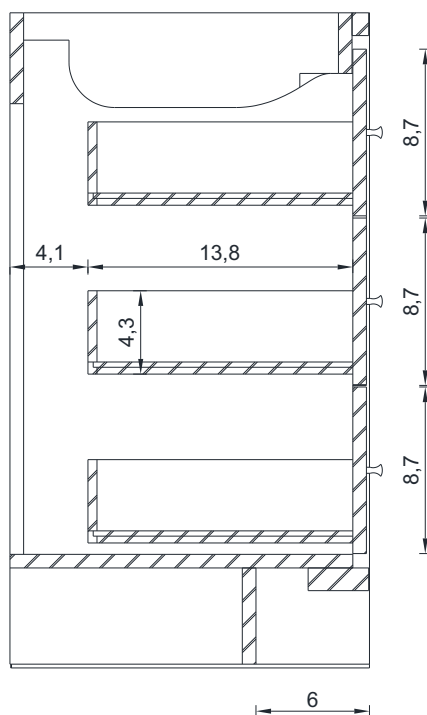

SORTINO COLLECTION

Vanity Only

AB-MD684

SORTINO COLLECTION

SIDE VIEW

A - A SECTION

B - B SECTION

Vanity Only

AB-MD684

SORTINO COLLECTION

C - C SECTION

Vanity Only

AB-MD684

84"

SORTINO COLLECTION

FRONT VIEW

Vanity With Top

AB-MD684

ALYA
Bath

SORTINO COLLECTION

SIDE VIEW

Vanity With Top

AB-MD684

SORTINO COLLECTION

TOP VIEW

Vanity With Top

AB-MD684