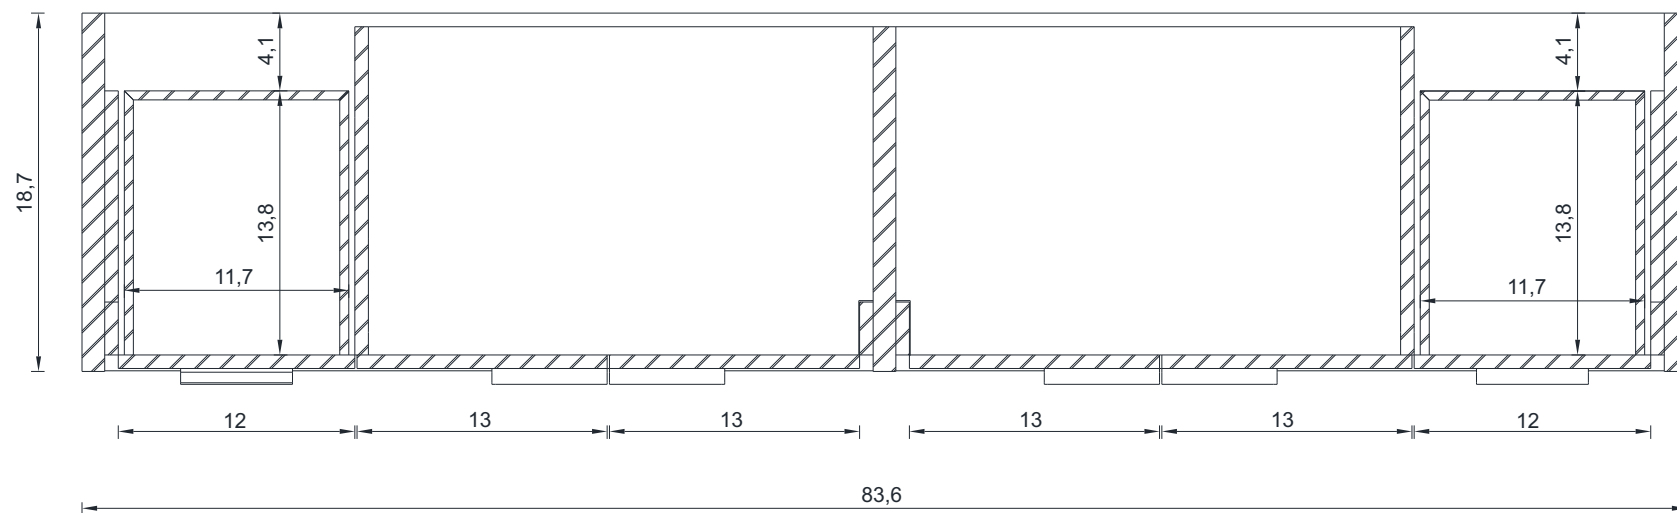

SORTINO COLLECTION

Vanity Only

AB-MD684

SORTINO COLLECTION

SIDE VIEW

A - A SECTION

B - B SECTION

Vanity Only

AB-MD684

SORTINO COLLECTION

C - C SECTION

Vanity Only

AB-MD684

84"

SORTINO COLLECTION

FRONT VIEW

Vanity With Top

AB-MD684

ALYA
Bath

SORTINO COLLECTION

SIDE VIEW

Vanity With Top

AB-MD684

SORTINO COLLECTION