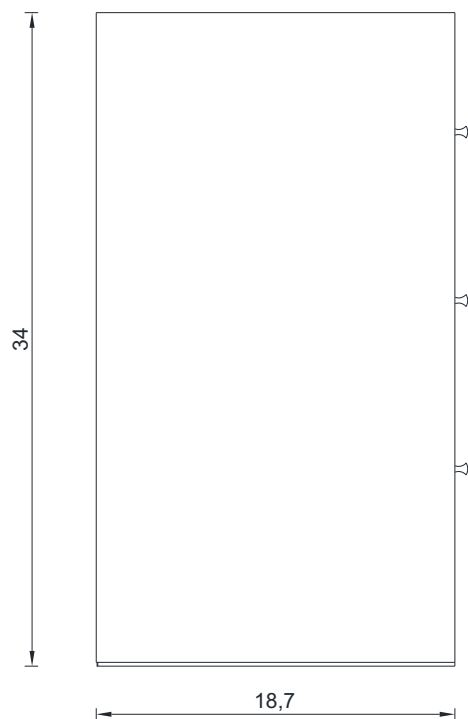

SORTINO COLLECTION

Vanity Only

AB-MD684

SORTINO COLLECTION

SIDE VIEW

A - A SECTION

B - B SECTION

Vanity Only

AB-MD684

SORTINO COLLECTION

C - C SECTION

Vanity Only

AB-MD684

84"

SORTINO COLLECTION

FRONT VIEW