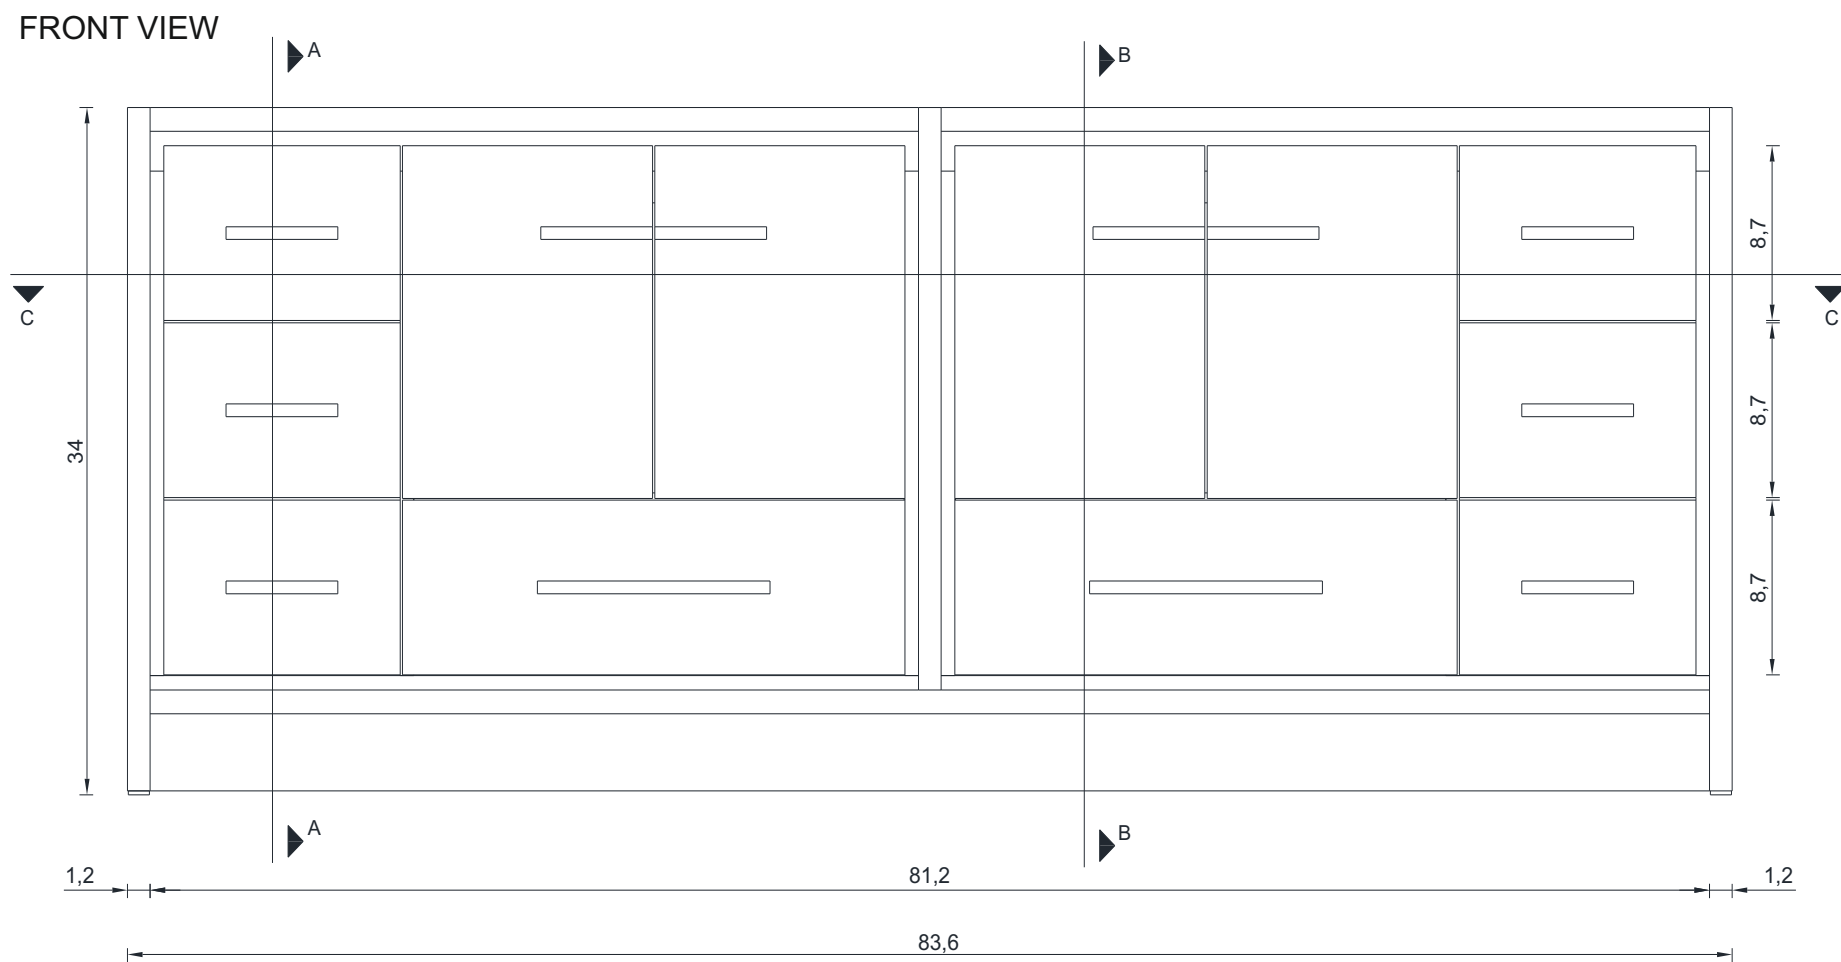

SORTINO COLLECTION

Vanity Only

AB-MD684

SORTINO COLLECTION

SIDE VIEW

A - A SECTION

B - B SECTION

Vanity Only

AB-MD684

SORTINO COLLECTION

C - C SECTION

Vanity Only

AB-MD684

84"

SORTINO COLLECTION

FRONT VIEW

Vanity With Top

AB-MD684

ALYA
Bath

SORTINO COLLECTION

SIDE VIEW

Vanity With Top

AB-MD684

SORTINO COLLECTION

TOP VIEW

Vanity With Top

AB-MD684