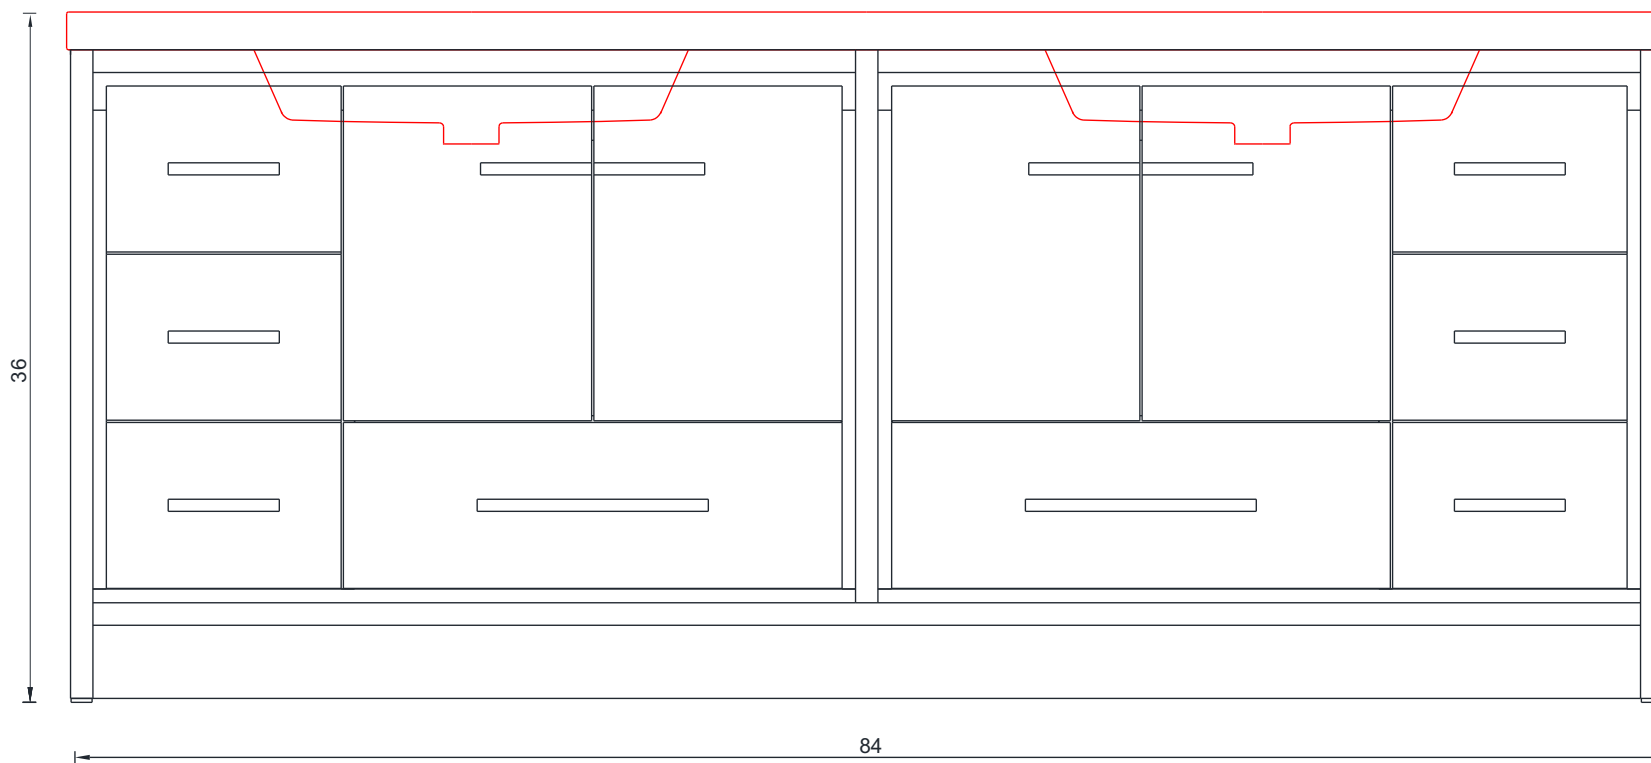

SORTINO COLLECTION

Vanity Only

AB-MD684

SORTINO COLLECTION

SIDE VIEW

A - A SECTION

B - B SECTION

Vanity Only

AB-MD684

SORTINO COLLECTION

C - C SECTION

Vanity Only

AB-MD684

84"

SORTINO COLLECTION

FRONT VIEW

Vanity With Top

AB-MD684

ALYA
Bath

SORTINO COLLECTION

SIDE VIEW

Vanity With Top

AB-MD684

SORTINO COLLECTION

TOP VIEW

Vanity With Top

AB-MD684