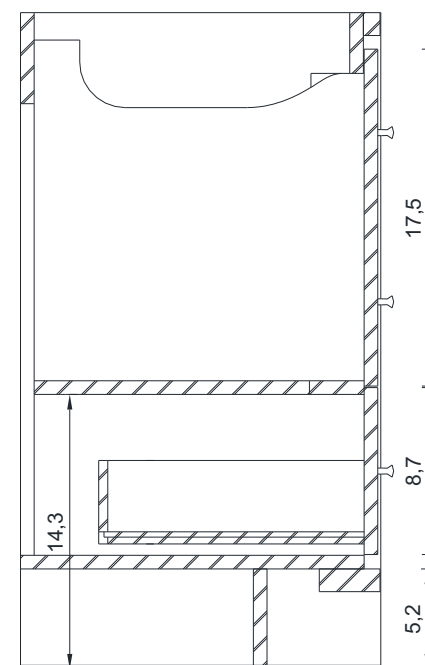

SORTINO COLLECTION

Vanity Only

AB-MD684

SORTINO COLLECTION

SIDE VIEW

A - A SECTION

B - B SECTION

Vanity Only

AB-MD684

SORTINO COLLECTION

C - C SECTION

Vanity Only

AB-MD684

84"

SORTINO COLLECTION

FRONT VIEW

Vanity With Top

AB-MD684

ALYA
Bath

SORTINO COLLECTION

SIDE VIEW

Vanity With Top

AB-MD684

SORTINO COLLECTION

TOP VIEW

Vanity With Top

AB-MD684