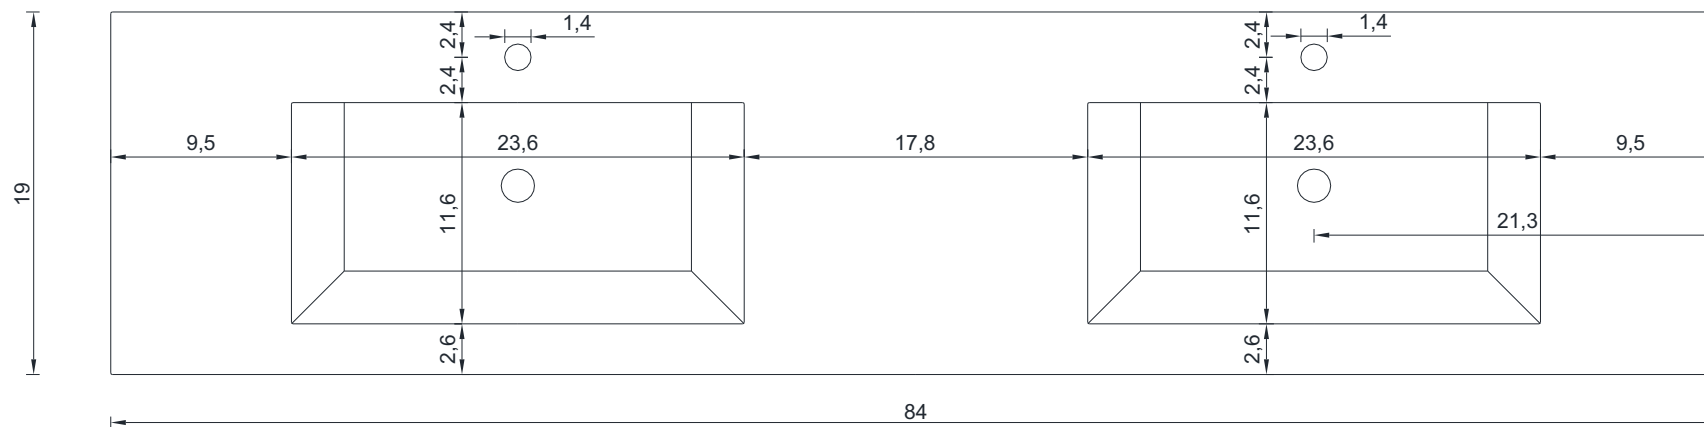

SORTINO COLLECTION

TOP VIEW

Vanity With Top

AB-MD684