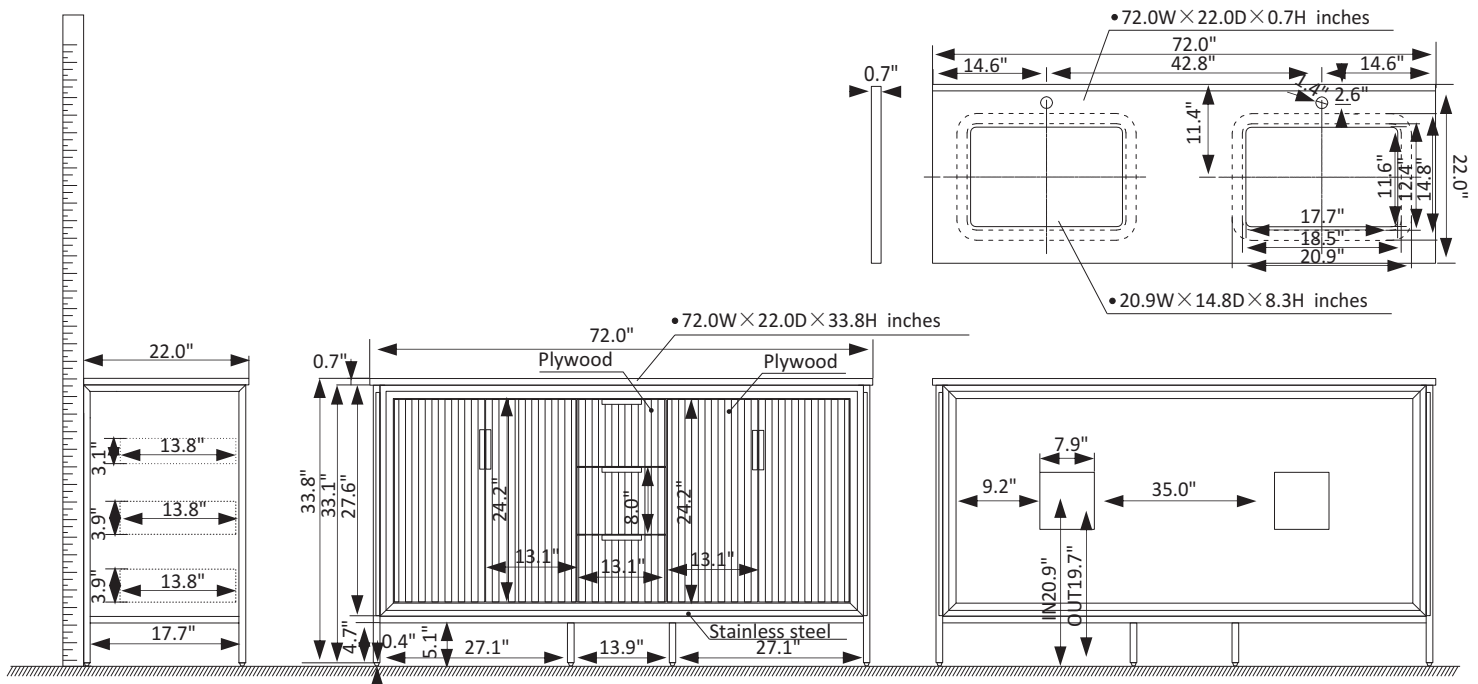

## Features

- Rugged stainless-steel and plywood construction for exceptional sturdiness.
- Available in White, Paris Grey or Royal Blue finish to complement your décor.
- White composite grain stone countertop with natural veining for an elegant look.
- 4 Soft-Close Doors and 3 soft-close drawers corrugated door panel to hold towels and toiletries.
- Brushed gold-finish hardware lends a touch of style and opulence.
- White rectangular ceramic undermount sink with backsplash included.
- With the back panel
- Pre-drilled and designed for easy plumbing and faucet installation.