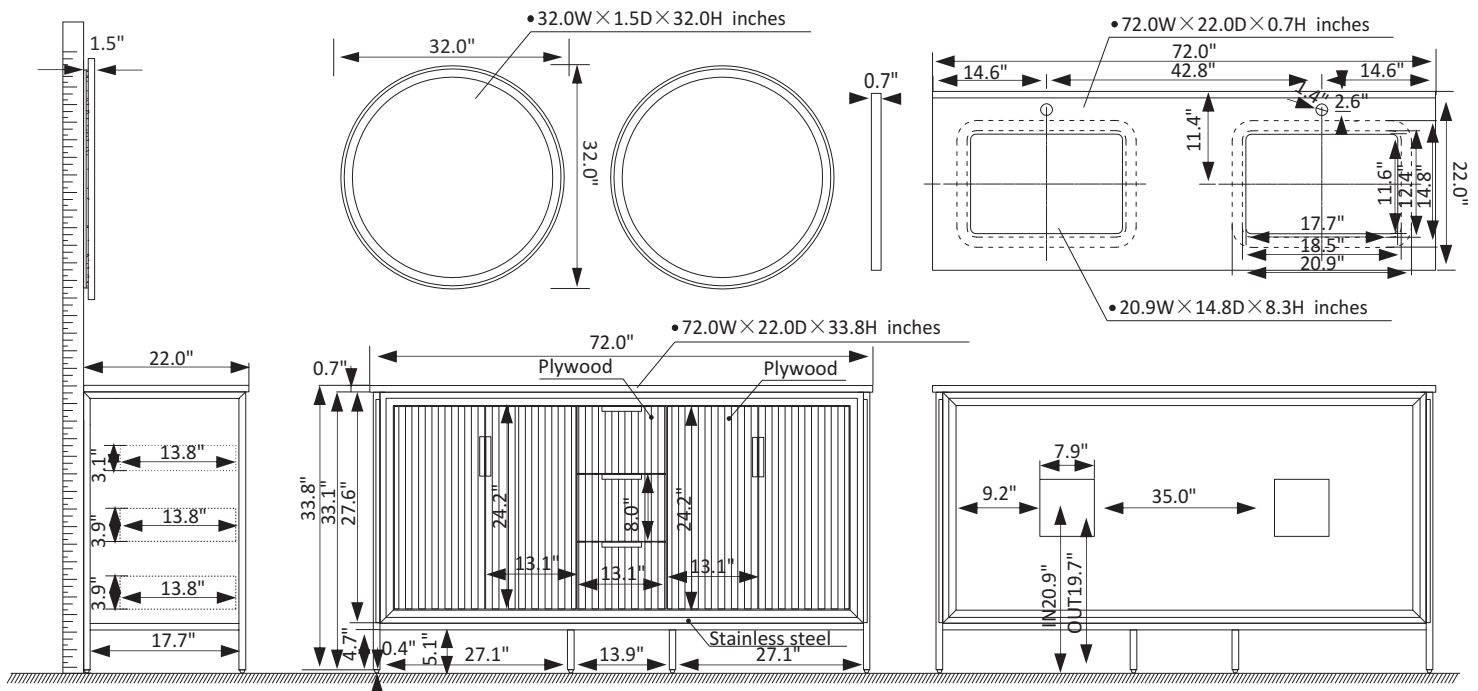

Vinnova Granada Vanity Collection 736072-PG-GW

Features

- Rugged stainless-steel and plywood construction for exceptional sturdiness.
- Available in White, Paris Grey or Royal Blue finish to complement your décor.
- White composite grain stone countertop with natural veining for an elegant look.
- 4 Soft-Close Doors and 3 soft-close drawers corrugated door panel to hold towels and toiletries.
- Brushed gold-finish hardware lends a touch of style and opulence.
- White rectangular ceramic undermount sink with backsplash included.
- Double, circular LED mirrors coordinates perfectly with vanity.
- With the back panel
- Pre-drilled and designed for easy plumbing and faucet installation.

* Does not include faucet, drain assembly, or P-trap