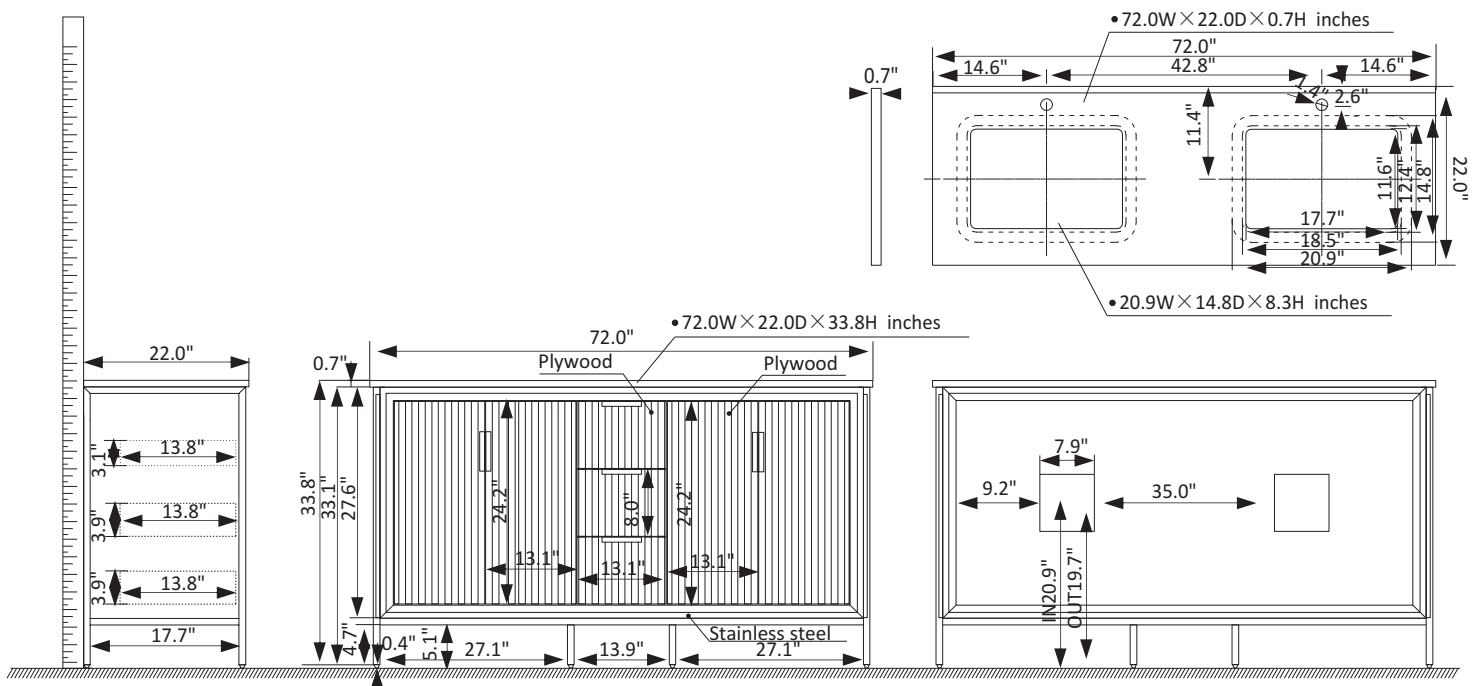

Vinnova Granada Vanity Collection 736072-PG-GW-NM

Features

- Rugged stainless-steel and plywood construction for exceptional sturdiness.
- Available in White, Paris Grey or Royal Blue finish to complement your décor.
- White composite grain stone countertop with natural veining for an elegant look.
- 4 Soft-Close Doors and 3 soft-close drawers corrugated door panel to hold towels and toiletries.
- Brushed gold-finish hardware lends a touch of style and opulence.
- White rectangular ceramic undermount sink with backsplash included.
- With the back panel
- Pre-drilled and designed for easy plumbing and faucet installation.

* Does not include faucet, drain assembly, or P-trap