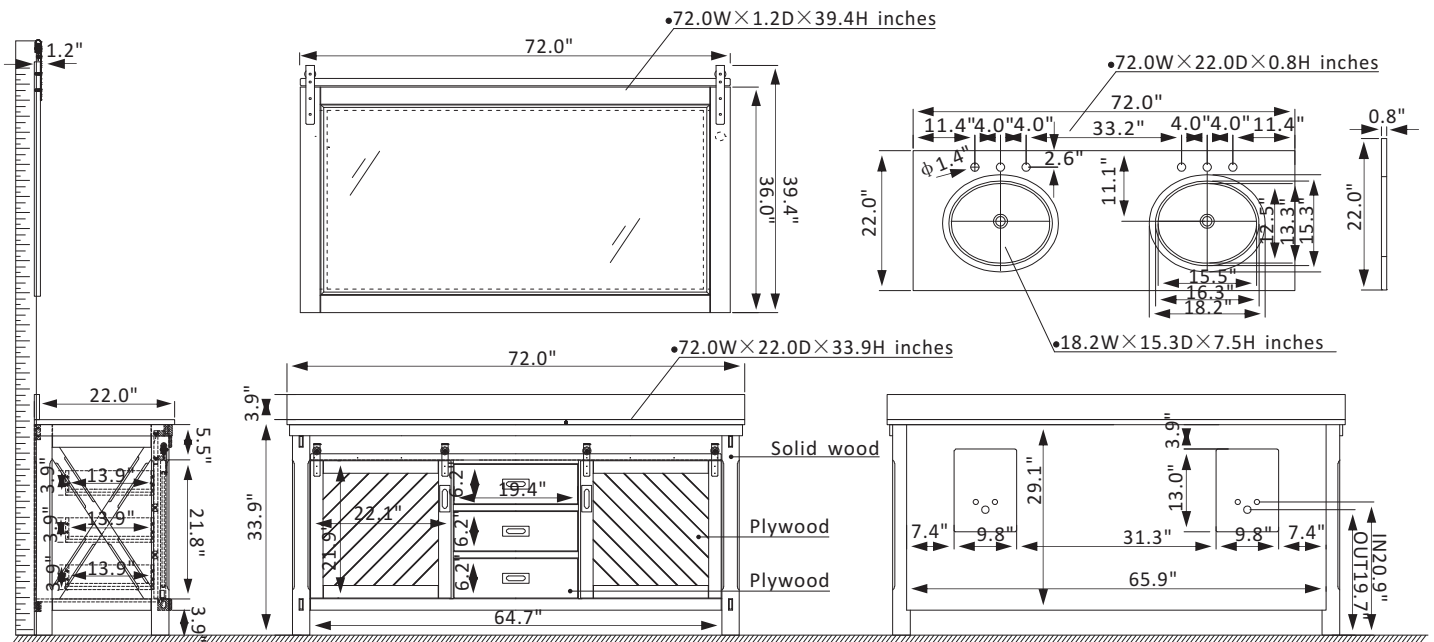

## Features

- Constructed of imported solid oak and plywood for superior durability.
- Available in Classical Grey or Weathered Pine finish to complement your décor.
- White composite stone countertop provides a clean, elegant look.
- 2 soft-close doors and 3 soft-close drawers provide spacious storage.
- Matte Black hardware finish lends a touch of style and contrast.
- White ceramic undermount sink with backsplash included.
- Back panel included
- Single, rectangular mirror coordinates perfectly with vanity
- Pre-drilled and designed for easy plumbing and faucet installation.