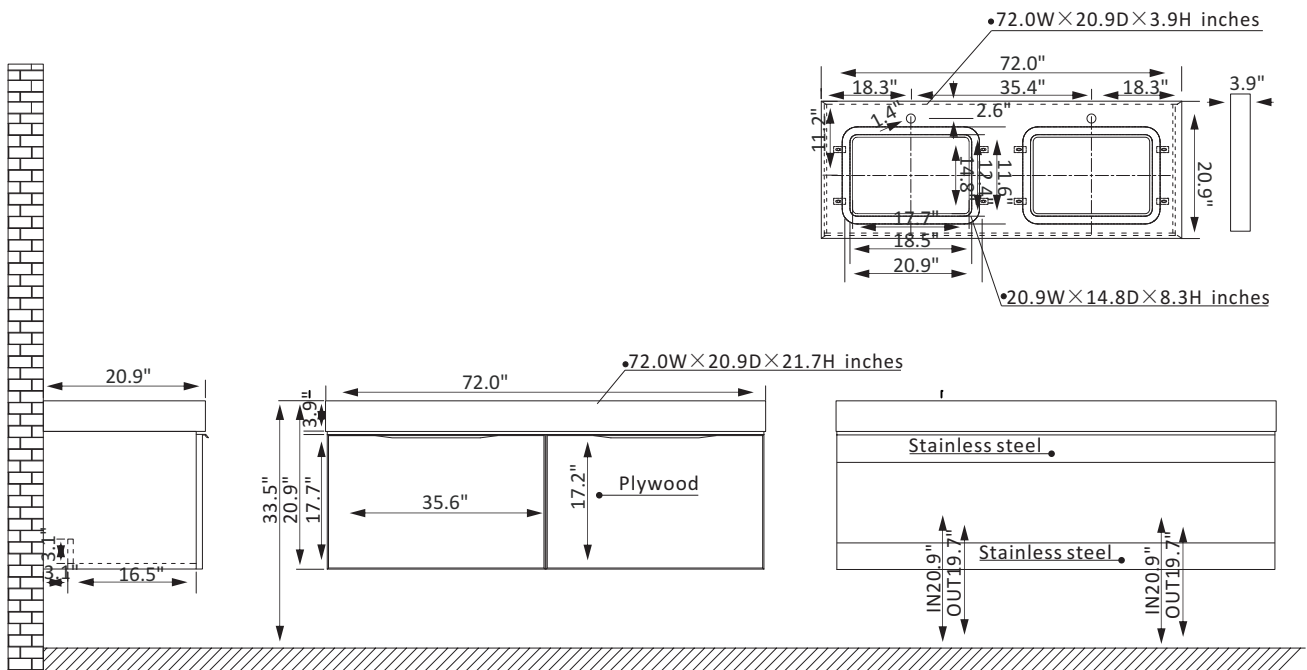

## Features

Rugged stainless-steel cabinet construction with solid wood surface.  
Available in Classic Blue or Elegant Grey finish to complement your décor.  
Snow mountain-white stone top with beautiful natural veining.  
2 soft-close, Superior quality hardware with large capacity wall with guardrail drawers to hold towels and toiletries.  
Brushed gold-finish hardware lends a touch of style and opulence.  
White rectangular ceramic undermount sink with overflow included.  
Pre-drilled and designed for easy plumbing and faucet installation.