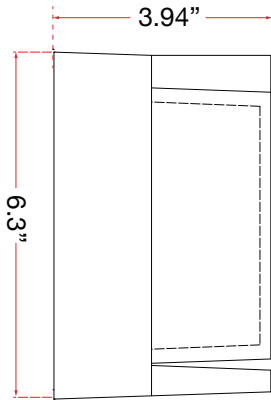

FAMILY NAME 500230DW-SL
ABRA MODEL Geo

Square outdoor wall sconce with hoods
UPC 00810035191013

FIXTURE MATERIAL				FIXTURE DIMENSIONS IN INCHES										
Frame Material	Finishes Available	Diffuser Type	Diffuser Finish	Diameter	Height	o.a.h	Width	Length	Ext	Weight	ADA	Location	Rating	Compliance
Aluminum	SL-Silica MB-Matt Black	Acrylic	White				6.3	6.3	3.94		Compliant	Wall Mount only	Wet Location	cETL
LAMPING										Compatible Dimmers	Junction Box Type	SUPPLIED		
Lamp Type	Lamp qty	Wattage	Max Wattage	Base	Kelvin	CRI	Initial Lumen's	Delivered Lumen's	Voltage		Standard 4 x 4 Octagon Box			
LED	1	9w	9w	Solid State Module	3000k	90+	765	573.75 estimated	120v	SPECIAL NOTES				