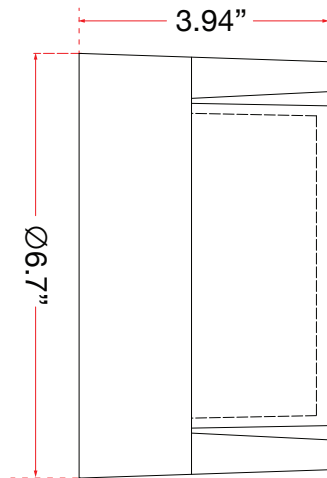

ABRA MODEL **500210DW-SL**

Round outdoor wall sconce with hood

FAMILY NAME **Geo**

UPC **00810035190979**

FIXTURE MATERIAL				FIXTURE DIMENSIONS IN INCHES										
Frame Material	Finishes Available	Diffuser Type	Diffuser Finish	Diameter	Height	o.a.h	Width	Length	Ext	Weight	ADA	Location	Rating	Compliance
Aluminum	SL-Silica MB-Matt Black	Acrylic	White	6.7					3.94		Compliant	Wall Mount only	Wet Location	cETL
LAMPING										Compatible Dimmers		Junction Box Type		SUPPLIED
Lamp Type	Lamp qty	Wattage	Max Wattage	Base	Kelvin	CRI	Initial Lumen's	Delivered Lumen's	Voltage			Standard 4 x 4 Octagon Box		
LED	1	9w	9w	Solid State Module	3000k	90+	765	536 estimated	120v					
SPECIAL NOTES														