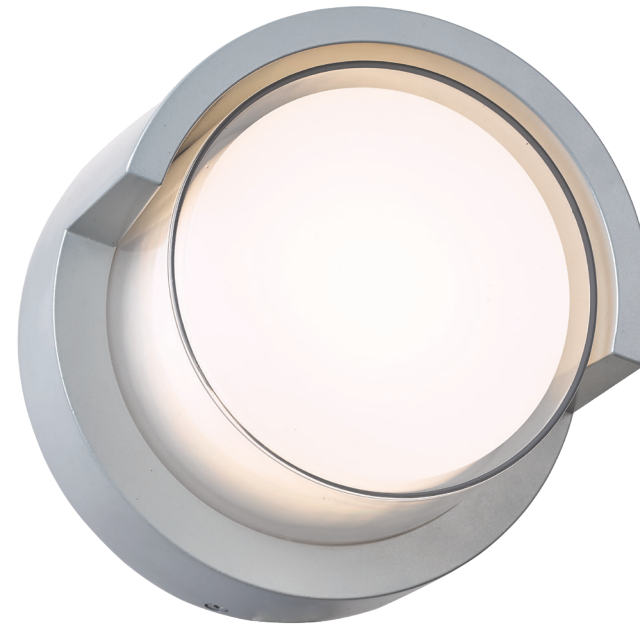

ABRA MODEL **500210DW-SL**

Round outdoor wall sconce with hood

FAMILY NAME **Geo**

UPC **00810035190979**

FIXTURE MATERIAL				FIXTURE DIMENSIONS IN INCHES										
Frame Material	Finishes Available	Diffuser Type	Diffuser Finish	Diameter	Height	o.a.h	Width	Length	Ext	Weight	ADA	Location	Rating	Compliance
Aluminum	SL-Silica MB-Matt Black	Acrylic	White	6.7					3.94		Compliant	Wall Mount only	Wet Location	cETL
LAMPING										Compatible Dimmers		Junction Box Type		SUPPLIED
Lamp Type	Lamp qty	Wattage	Max Wattage	Base	Kelvin	CRI	Initial Lumen's	Delivered Lumen's	Voltage			Standard 4 x 4 Octagon Box		
LED	1	9w	9w	Solid State Module	3000k	90+	765	536 estimated	120v					
SPECIAL NOTES														