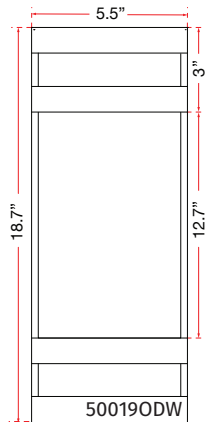

FAMILY NAME 500190DW-316ST **Marine Grade 316 Stainless Steel Wall Fixture**
ABRA MODEL Proton **UPC** 00810035190924

FIXTURE MATERIAL				FIXTURE DIMENSIONS IN INCHES										
Frame Material	Finishes Available	Diffuser Type	Diffuser Finish	Diameter	Height	o.a.h	Width	Length	Ext	Weight	ADA	Location	Rating	Compliance
Steel	316STS-Stainless Steel SL-Silica,MB-Matt Black	Glass	Frosted		18.7	18.7	5.5		2.95	8	Compliant	Wall Mount only	Wet Location	cETL
LAMPING										Compatible Dimmers		Junction Box Type		SUPPLIED
Lamp Type	Lamp qty	Wattage	Max Wattage	Base	Kelvin	CRI	Initial Lumen's	Delivered Lumen's	Voltage			Standard 4 x 4 Octagon Box		
LED	1	20w	20w	Solid State Module	3000k	90+	1700	1275 estimated	120v					
SPECIAL NOTES														