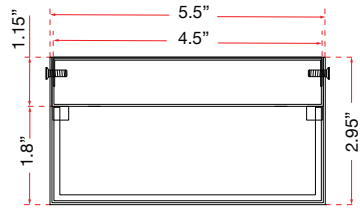

FAMILY NAME 500190DW-316ST **Marine Grade 316 Stainless Steel Wall Fixture**
ABRA MODEL Proton **UPC** 00810035190924

FIXTURE MATERIAL				FIXTURE DIMENSIONS IN INCHES										
Frame Material	Finishes Available	Diffuser Type	Diffuser Finish	Diameter	Height	o.a.h	Width	Length	Ext	Weight	ADA	Location	Rating	Compliance
Steel	316STS-Stainless Steel SL-Silica,MB-Matt Black	Glass	Frosted		18.7	18.7	5.5		2.95	8	Compliant	Wall Mount only	Wet Location	cETL
LAMPING										Compatible Dimmers		Junction Box Type		SUPPLIED
Lamp Type	Lamp qty	Wattage	Max Wattage	Base	Kelvin	CRI	Initial Lumen's	Delivered Lumen's	Voltage			Standard 4 x 4 Octagon Box		
LED	1	20w	20w	Solid State Module	3000k	90+	1700	1275 estimated	120v					
SPECIAL NOTES														