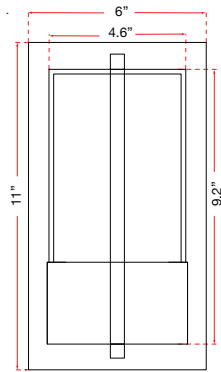

FAMILY NAME 500160DW-SL

Wet Location Wall Fixture

ABRA MODEL Neutron

UPC 00810035190856

500160DW

FIXTURE MATERIAL				FIXTURE DIMENSIONS IN INCHES										
Frame Material	Finishes Available	Diffuser Type	Diffuser Finish	Diameter	Height	o.a.h	Width	Length	Ext	Weight	ADA	Location	Rating	Compliance
Steel	SL-Silica MB-Matt Black,316STS-Stainless Steel	Mitered Glass	Frosted		11	11	6		3.5	5	Compliant	Wall Mount only	Wet Location	cETL
LAMPING										Compatible Dimmers	Junction Box Type	SUPPLIED		
Lamp Type	Lamp qty	Wattage	Max Wattage	Base	Kelvin	CRI	Initial Lumen's	Delivered Lumen's	Voltage		Standard 4 x 4 Octagon Box			
LED	1	12w	12w	Solid State Module	3000k	90+	1020	765 estimated	120v					
SPECIAL NOTES														