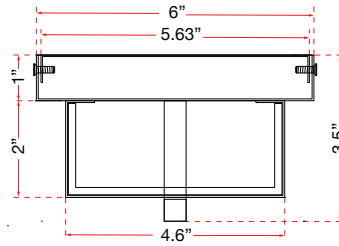

FAMILY NAME 500160DW-SL

Wet Location Wall Fixture

ABRA MODEL Neutron

UPC 00810035190856

500160DW

FIXTURE MATERIAL				FIXTURE DIMENSIONS IN INCHES										
Frame Material	Finishes Available	Diffuser Type	Diffuser Finish	Diameter	Height	o.a.h	Width	Length	Ext	Weight	ADA	Location	Rating	Compliance
Steel	SL-Silica MB-Matt Black,316STS-Stainless Steel	Mitered Glass	Frosted		11	11	6		3.5	5	Compliant	Wall Mount only	Wet Location	cETL
LAMPING										Compatible Dimmers	Junction Box Type	SUPPLIED		
Lamp Type	Lamp qty	Wattage	Max Wattage	Base	Kelvin	CRI	Initial Lumen's	Delivered Lumen's	Voltage		Standard 4 x 4 Octagon Box			
LED	1	12w	12w	Solid State Module	3000k	90+	1020	765 estimated	120v					
SPECIAL NOTES														