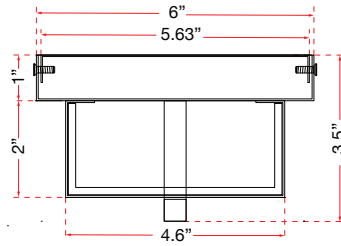

FAMILY NAME 500160DW-MB

Wet Location Wall Fixture

ABRA MODEL Neutron

UPC 00810035190849

500160DW

FIXTURE MATERIAL				FIXTURE DIMENSIONS IN INCHES										
Frame Material	Finishes Available	Diffuser Type	Diffuser Finish	Diameter	Height	o.a.h	Width	Length	Ext	Weight	ADA	Location	Rating	Compliance
Steel	MB-Matte Black SL-Silica,316STS-Stainless Steel	Mitered Glass	Frosted		11	11	6		3.5	5	Compliant	Wall Mount only	Wet Location	cETL
LAMPING										Compatible Dimmers		Junction Box Type		SUPPLIED
Lamp Type	Lamp qty	Wattage	Max Wattage	Base	Kelvin	CRI	Initial Lumen's	Delivered Lumen's	Voltage			Standard 4 x 4 Octagon Box		
LED	1	12w	12w	Solid State Module	3000k	90+	1020	765 estimated	120v					
SPECIAL NOTES														