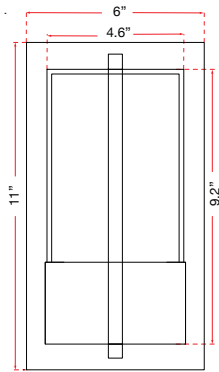

FAMILY NAME 500160DW-MB

Wet Location Wall Fixture

ABRA MODEL Neutron

UPC 00810035190849

500160DW

FIXTURE MATERIAL				FIXTURE DIMENSIONS IN INCHES										
Frame Material	Finishes Available	Diffuser Type	Diffuser Finish	Diameter	Height	o.a.h	Width	Length	Ext	Weight	ADA	Location	Rating	Compliance
Steel	MB-Matte Black SL-Silica,316STS-Stainless Steel	Mitered Glass	Frosted		11	11	6		3.5	5	Compliant	Wall Mount only	Wet Location	cETL
LAMPING										Compatible Dimmers		Junction Box Type		SUPPLIED
Lamp Type	Lamp qty	Wattage	Max Wattage	Base	Kelvin	CRI	Initial Lumen's	Delivered Lumen's	Voltage			Standard 4 x 4 Octagon Box		
LED	1	12w	12w	Solid State Module	3000k	90+	1020	765 estimated	120v					
SPECIAL NOTES														