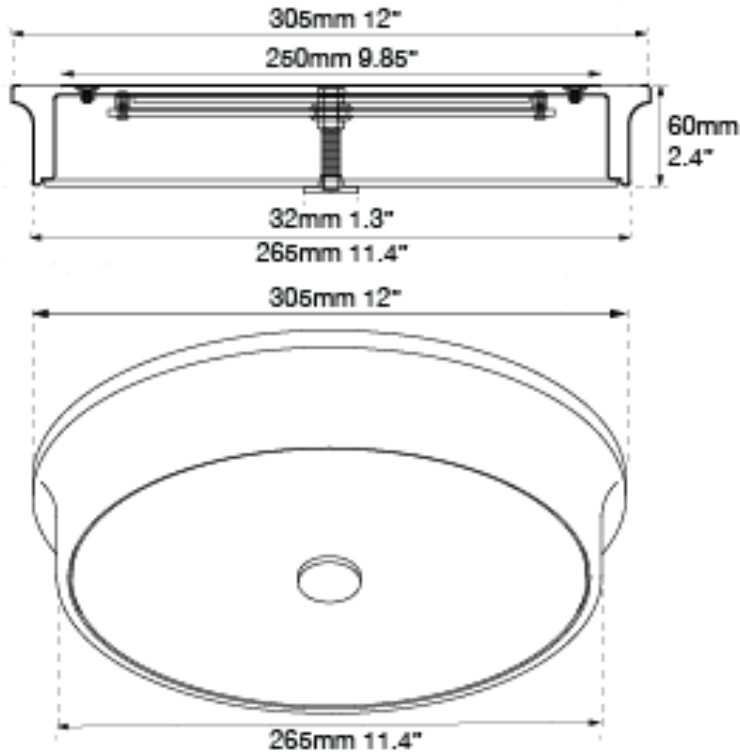

FAMILY NAME Spark **12" Opal Glass Flushmount**
ABRA MODEL 30097FM-BN **UPC** 858083007757

FIXTURE MATERIAL

Frame Material	Finishes Available	Diffuser Type	Diffuser Finish
Metal	BN-Brushed Nickel CH-Chrome	Glass	Frosted

DIMENSIONS IN INCHES

Diameter	Height	o.a.h	Width	Length	Ext	Weight	ADA
15	3.24	3.24				5	

CERTIFICATION

Location	Rating	Compliance
Ceiling Mount only	Damp Location	cETL

LAMPING

Lamp Type	Lamp Qty	Wattage	Total Wattage	Lamp Base	Kelvin	CRI	Initial Lumen's	Lumen Per Watt	Delivered Lumen's Voltage	Voltage
LED	1	16	16	Solid State Module	3000k	90+	1280	80	950 estimated	120v

COMPATIBLE DIMMER'S

ELV

J-BOX TYPE

Standard 4 x 4 Octagon

SUPPLIED

yes

SPECIAL NOTES