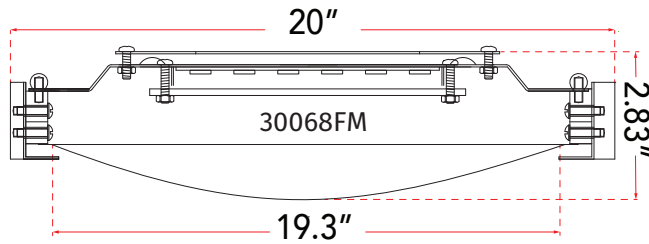

ABRA MODEL **30068FM-BN**

20" Low Profile Frosted Glass Flushmount with High Output Dimmable LED

FAMILY NAME **Halo**

UPC **00810035192546**

FIXTURE MATERIAL				FIXTURE DIMENSIONS IN INCHES										
Frame Material	Finishes Available	Diffuser Type	Diffuser Finish	Diameter	Height	o.a.h	Width	Length	Ext	Weight	ADA	Location	Rating	Compliance
Metal	CH-Chrome BN-Brushed Nickel	Glass	Frosted	20	2.75	2.83						Ceiling Mount only	Damp Location	cETL T-24
LAMPING										Compatible Dimmers		Junction Box Type		SUPPLIED
Lamp Type	Lamp qty	Wattage	Max Wattage	Base	Kelvin	CRI	Initial Lumen's	Delivered Lumen's	Voltage			Standard 4 x 4 Octagon Box		
LED	1	22w	22w	Solid State Module	3000k	90+	2465	1726 estimated	120v			SPECIAL NOTES		