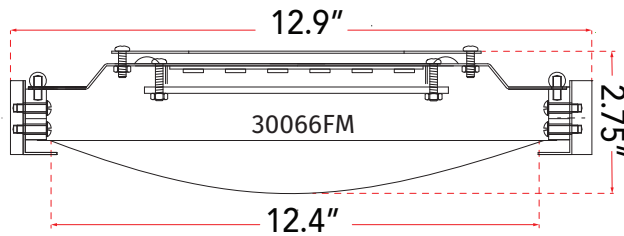

FAMILY NAME **30066FM-CH**

**13" Low Profile Frosted Glass Flushmount with High Output Dimmable LED**

ABRA MODEL **Halo**

UPC **00858083007726**

FIXTURE MATERIAL				FIXTURE DIMENSIONS IN INCHES										
Frame Material	Finishes Available	Diffuser Type	Diffuser Finish	Diameter	Height	o.a.h	Width	Length	Ext	Weight	ADA	Location	Rating	Compliance
Metal	CH-Chrome BN-Brushed Nickel	Glass	Frosted	12.9	2.75	2.75				5.5		Ceiling Mount only	Damp Location	cETL
LAMPING										Compatible Dimmers		Junction Box Type		SUPPLIED
Lamp Type	Lamp qty	Wattage	Max Wattage	Base	Kelvin	CRI	Initial Lumen's	Delivered Lumen's	Voltage			Standard 4 x 4 Octagon Box		
LED	1	20w	20w	Solid State Module	3000k	90+	1700	1275 estimated	120v					
SPECIAL NOTES														