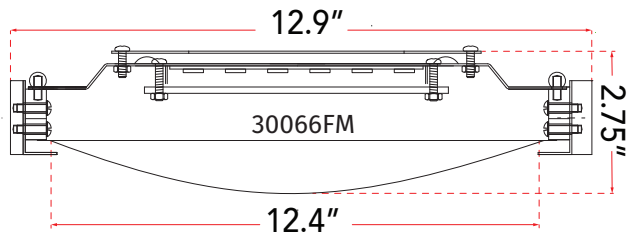

FAMILY NAME **30066FM-BN**

**13" Low Profile Frosted Glass Flushmount with High Output Dimmable LED**

ABRA MODEL **Halo**

UPC **00858083007719**

FIXTURE MATERIAL				FIXTURE DIMENSIONS IN INCHES										
Frame Material	Finishes Available	Diffuser Type	Diffuser Finish	Diameter	Height	o.a.h	Width	Length	Ext	Weight	ADA	Location	Rating	Compliance
Metal	BN-Brushed Nickel CH-Chrome	Glass	Frosted	12.9	2.75	2.75				5.5		Ceiling Mount only	Damp Location	cETL
LAMPING										Compatible Dimmers		Junction Box Type		SUPPLIED
Lamp Type	Lamp qty	Wattage	Max Wattage	Base	Kelvin	CRI	Initial Lumen's	Delivered Lumen's	Voltage			Standard 4 x 4 Octagon Box		
LED	1	20w	20w	Solid State Module	3000k	90+	1700	1275 estimated	120v					
SPECIAL NOTES														