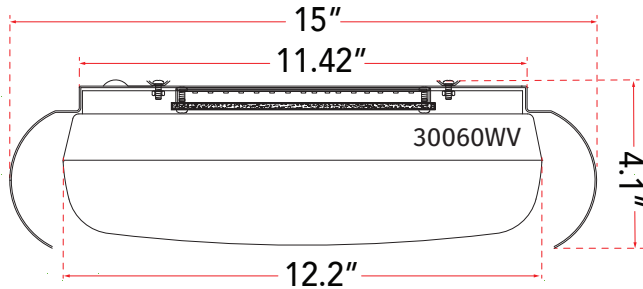

FAMILY NAME **30060FM-WH**
 ABRA MODEL **Euphoria**

15" Recessed Opal Glass in a Metal Frame with High Output Dimmable LED
 UPC **00858083007665**

FIXTURE MATERIAL				FIXTURE DIMENSIONS IN INCHES										
Frame Material	Finishes Available	Diffuser Type	Diffuser Finish	Diameter	Height	o.a.h	Width	Length	Ext	Weight	ADA	Location	Rating	Compliance
Metal	WH-White BZ-Bronze	Glass	Frosted	15	4.1	4.1				9		Ceiling Mount only	Damp Location	cETL
LAMPING										Compatible Dimmers		Junction Box Type		SUPPLIED
Lamp Type	Lamp qty	Wattage	Max Wattage	Base	Kelvin	CRI	Initial Lumen's	Delivered Lumen's	Voltage			Standard 4 x 4 Octagon Box		
LED	1	20w	20w	Solid State Module	3000k	90+	1700	1275 estimated	120v					
SPECIAL NOTES														