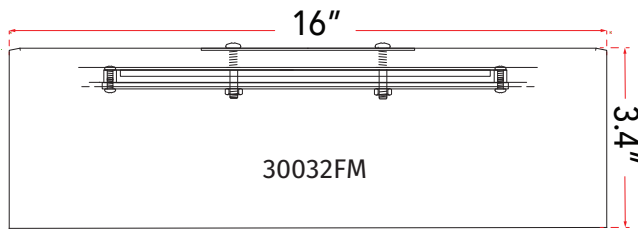

FAMILY NAME **30032FM-BN**

16" Metal Cylinder and Frosted Glass Flushmount with High Output Dimmable LED

ABRA MODEL **Bongo**

UPC **00858083007603**

FIXTURE MATERIAL				FIXTURE DIMENSIONS IN INCHES										
Frame Material	Finishes Available	Diffuser Type	Diffuser Finish	Diameter	Height	o.a.h	Width	Length	Ext	Weight	ADA	Location	Rating	Compliance
Metal	BN-Brushed Nickel	Glass	Frosted	16	3.4	3.4				10		Ceiling Mount only	Damp Location	cETL T-24
LAMPING										Compatible Dimmers		Junction Box Type		SUPPLIED
Lamp Type	Lamp qty	Wattage	Max Wattage	Base	Kelvin	CRI	Initial Lumen's	Delivered Lumen's	Voltage			Standard 4 x 4 Octagon Box		
LED	1	29w	29w	Solid State Module	3000k	90+	2465	1848.75 estimated	120v	SPECIAL NOTES				