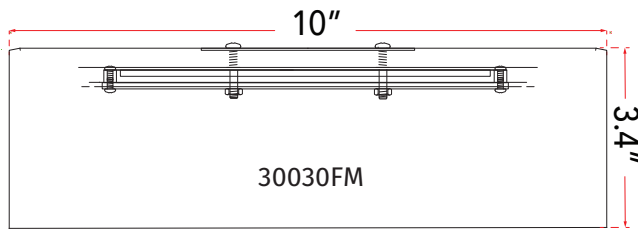

FAMILY NAME **30030FM-BN**

10" Metal Cylinder and Frosted Glass Flushmount with High Output Dimmable LED

ABRA MODEL **Bongo**

UPC **00858083007580**

FIXTURE MATERIAL				FIXTURE DIMENSIONS IN INCHES										
Frame Material	Finishes Available	Diffuser Type	Diffuser Finish	Diameter	Height	o.a.h	Width	Length	Ext	Weight	ADA	Location	Rating	Compliance
Metal	BN-Brushed Nickel	Glass	Frosted	10	3.4	3.4				4.5		Ceiling Mount only	Damp Location	cETL T-24
LAMPING										Compatible Dimmers		Junction Box Type		SUPPLIED
Lamp Type	Lamp qty	Wattage	Max Wattage	Base	Kelvin	CRI	Initial Lumen's	Delivered Lumen's	Voltage			Standard 4 x 4 Octagon Box		
LED	1	16w	30w	Solid State Module	3000k	90+	2550	1912.5 estimated	120v					
SPECIAL NOTES														