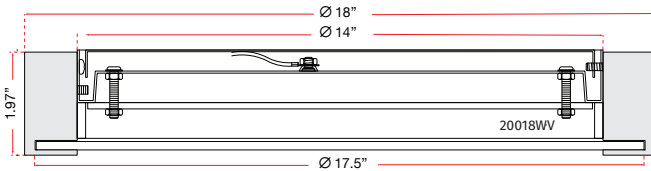

ABRA MODEL **30018FM-BN**

Flat Round Glass Low profile Flushmount

FAMILY NAME **Matrix**

UPC 00810035192027

FIXTURE MATERIAL				FIXTURE DIMENSIONS IN INCHES										
Frame Material	Finishes Available	Diffuser Type	Diffuser Finish	Diameter	Height	o.a.h	Width	Length	Ext	Weight	ADA	Location	Rating	Compliance
Steel	CH-Chrome BL-Black BN-Brushed Nickel	Glass	Frosted	18	1.97	1.97						Ceiling Mount only	Damp Location	cETL
LAMPING										Compatible Dimmers		Junction Box Type		SUPPLIED
Lamp Type	Lamp qty	Wattage	Max Wattage	Base	Kelvin	CRI	Initial Lumen's	Delivered Lumen's	Voltage			Standard 4 x 4 Octagon Box		
LED	1	40w	30w	Solid State Module	3000k	90+	3400	2380 estimated	120v					
SPECIAL NOTES														